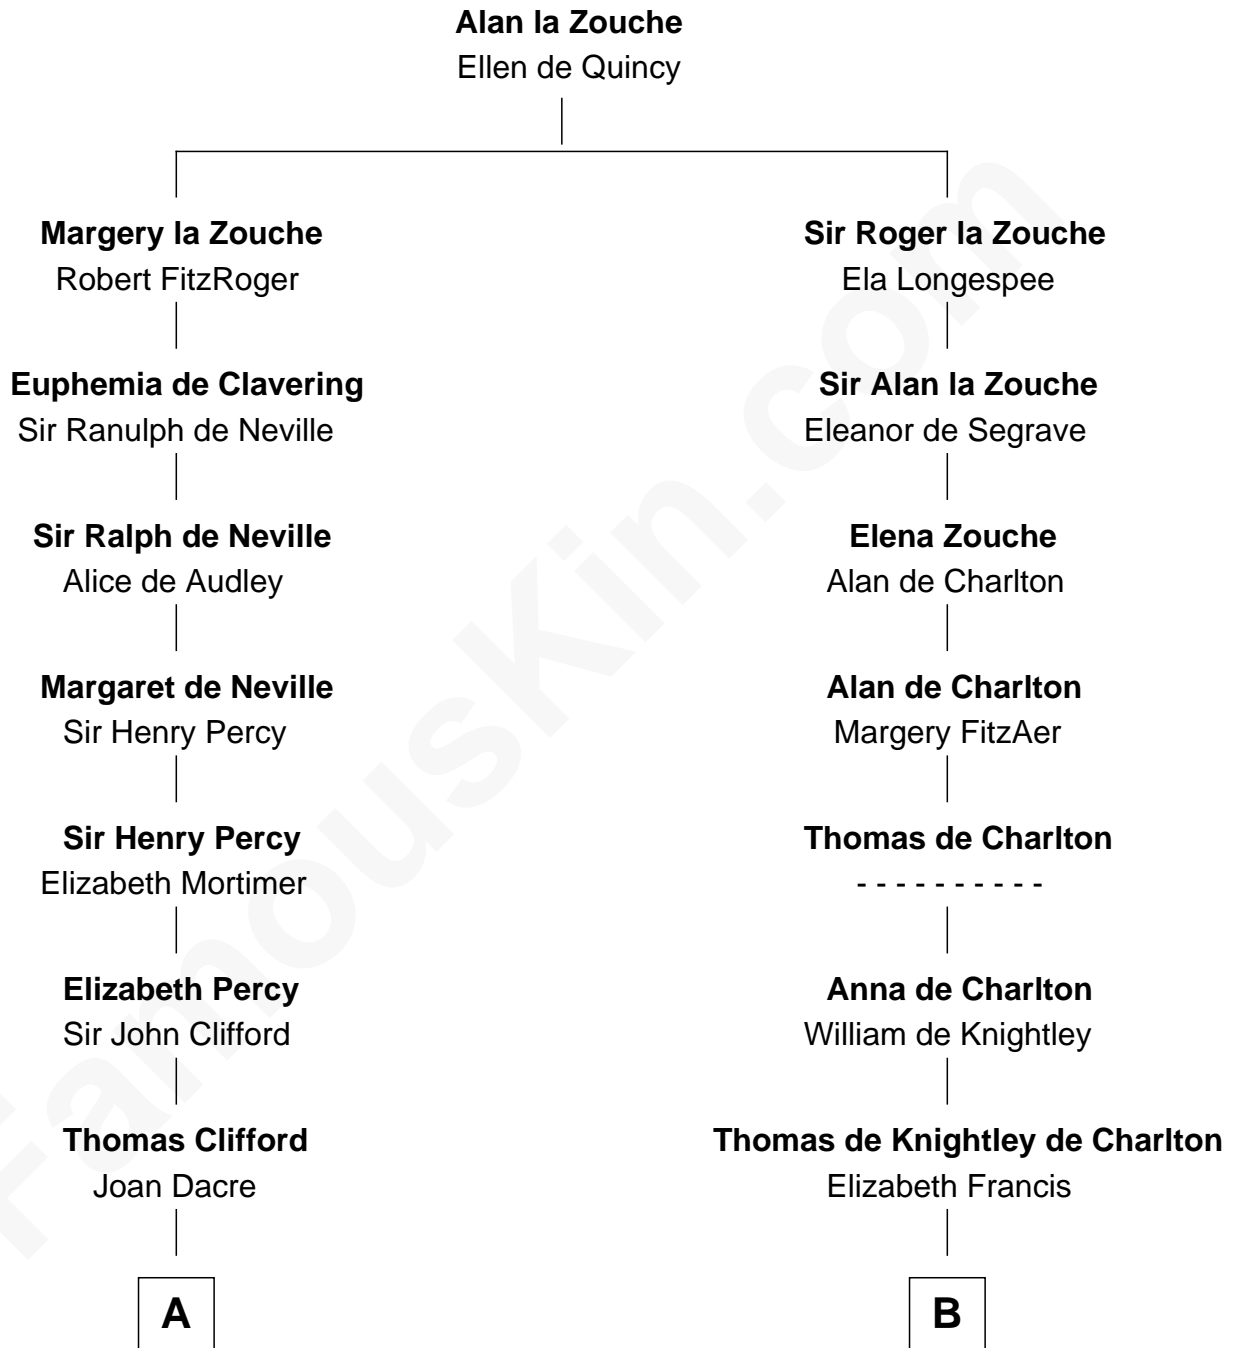

FamousKin.com
Relationship Chart of
William Howard Taft
27th U.S. President

19th cousin 2 times removed of
Jay Gould
American Railroad "Robber Baron"

C

Abner Rawson

Mary Allen

Rhoda Rawson

Aaron Taft

Peter Rawson Taft

Sylvia Howard

Alphonso Taft

Louisa Maria Torrey

William Howard Taft

27th U.S. President

D

Anna Osborn

Abraham Gould

John Burr Gould

Mary More

Jay Gould

"Robber Baron"