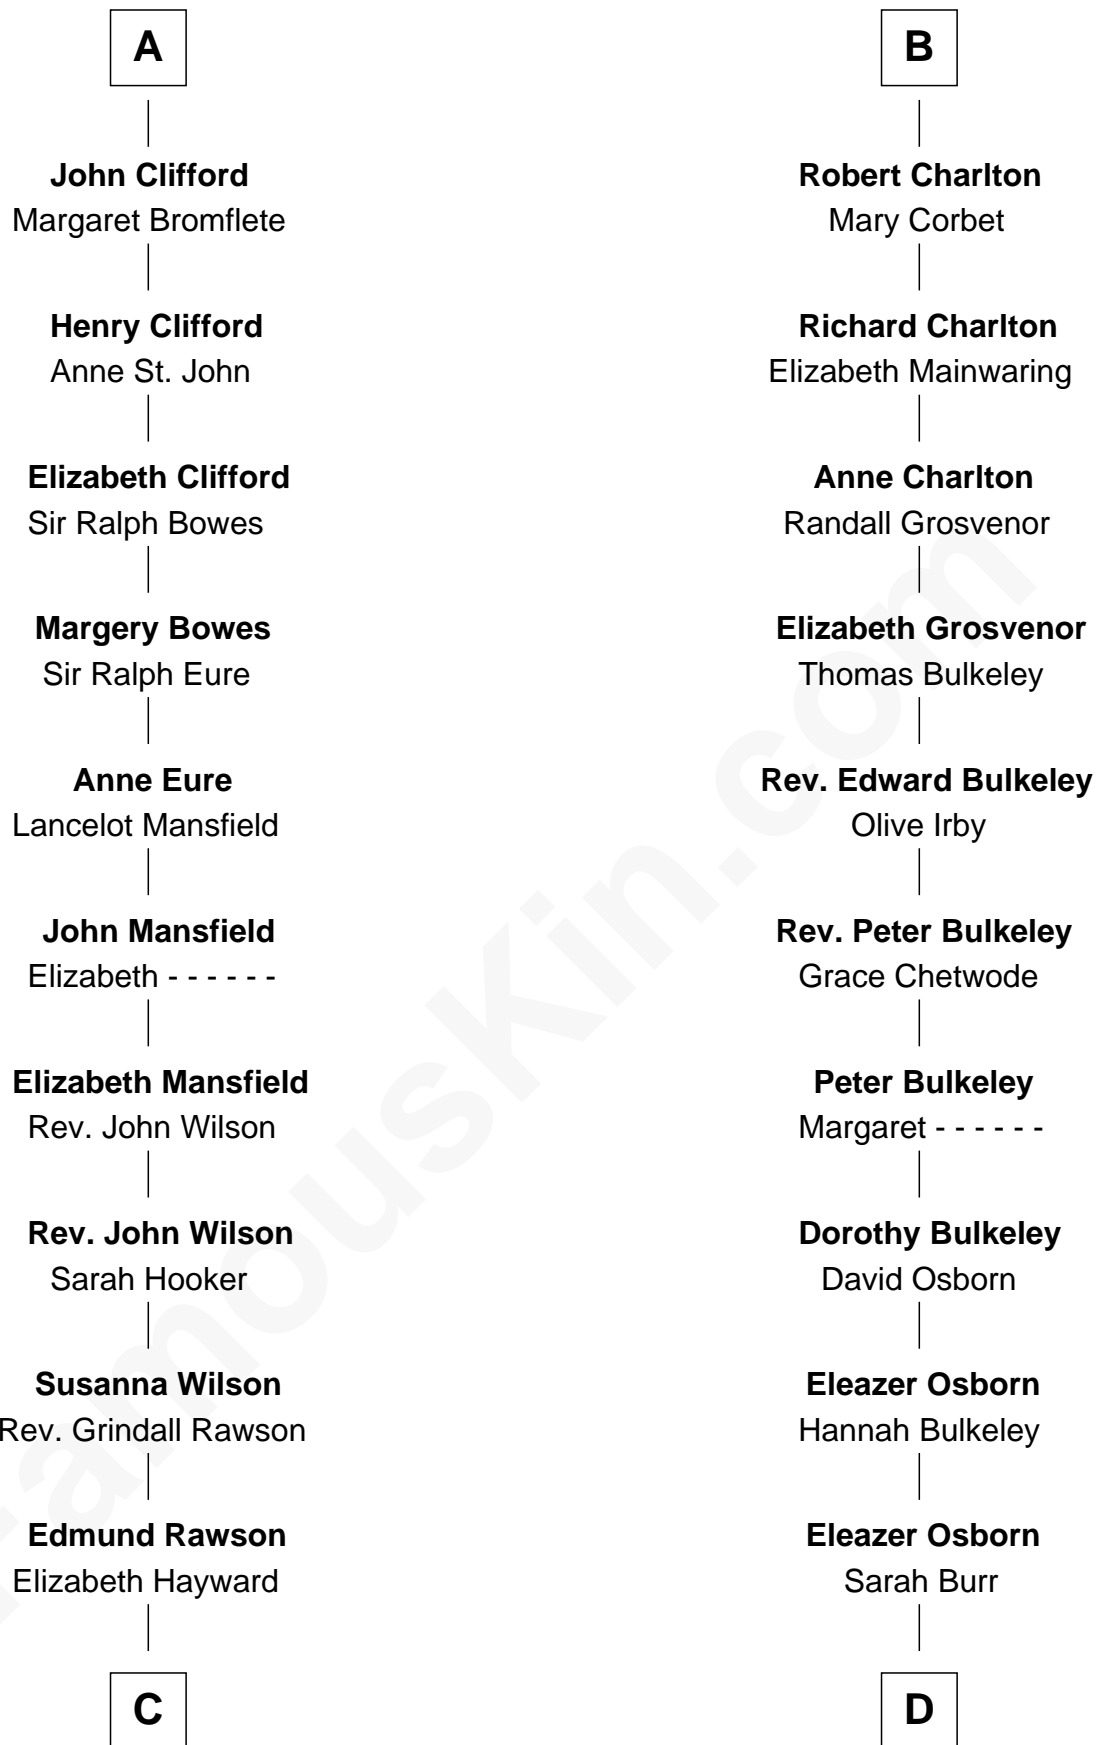

FamousKin.com
Relationship Chart of
William Howard Taft
27th U.S. President

19th cousin 2 times removed of
Jay Gould
American Railroad "Robber Baron"

C

Abner Rawson

Mary Allen

Rhoda Rawson

Aaron Taft

Peter Rawson Taft

Sylvia Howard

Alphonso Taft

Louisa Maria Torrey

William Howard Taft

27th U.S. President

D

Anna Osborn

Abraham Gould

John Burr Gould

Mary More

Jay Gould

"Robber Baron"