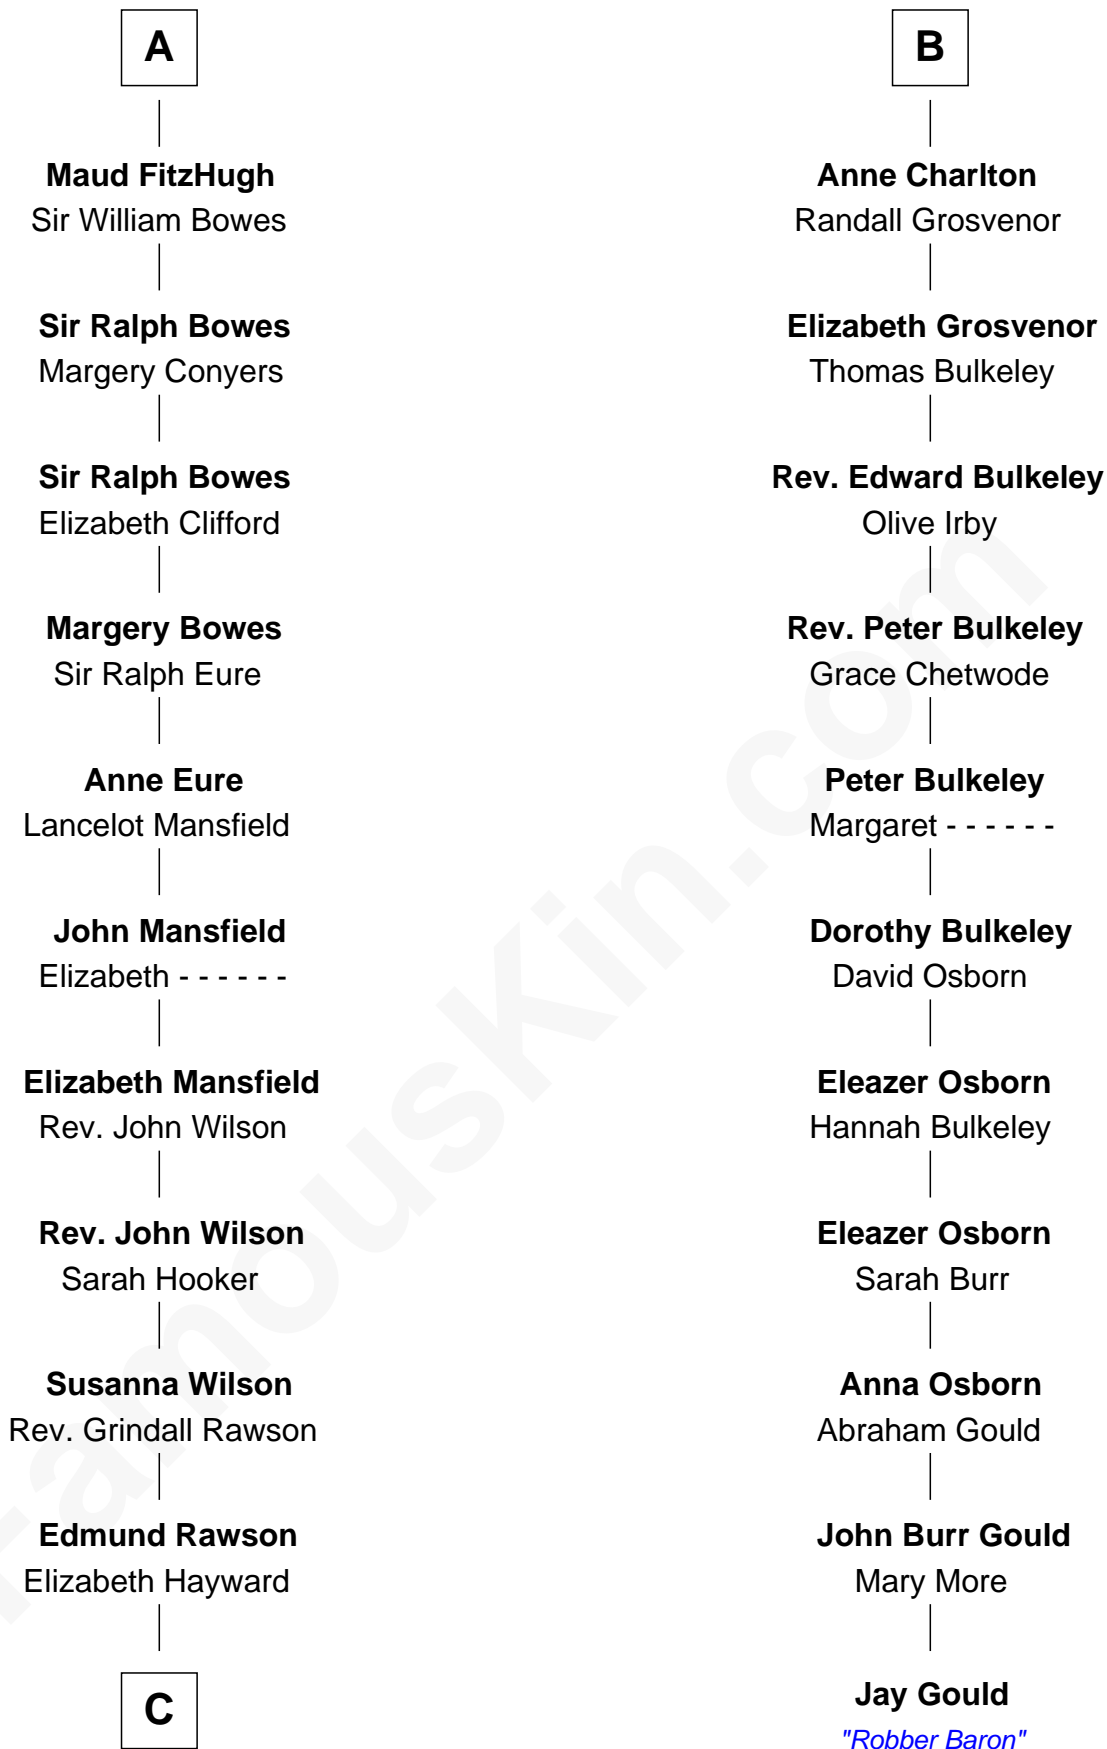

FamousKin.com
Relationship Chart of
William Howard Taft
27th U.S. President

17th cousin 4 times removed of
Jay Gould
American Railroad "Robber Baron"

C

Abner Rawson

Mary Allen

Rhoda Rawson

Aaron Taft

Peter Rawson Taft

Sylvia Howard

Alphonso Taft

Louisa Maria Torrey

William Howard Taft

27th U.S. President

FamousKin.com