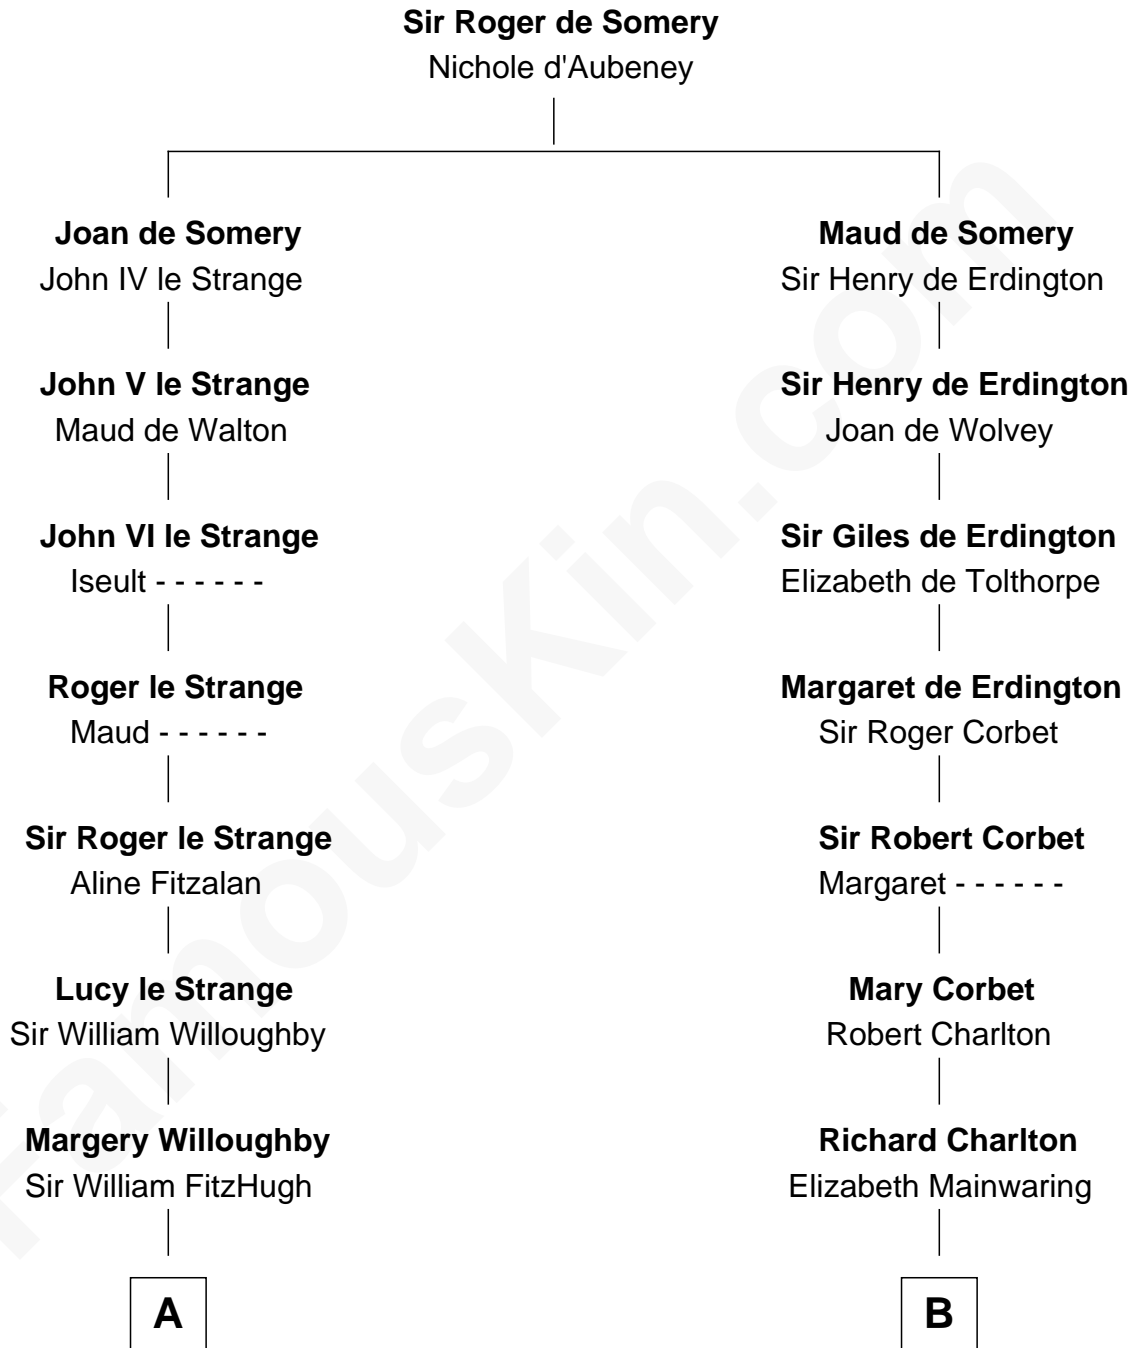

FamousKin.com
Relationship Chart of
William Howard Taft
27th U.S. President

17th cousin 4 times removed of
Jay Gould
American Railroad "Robber Baron"

C

Abner Rawson

Mary Allen

Rhoda Rawson

Aaron Taft

Peter Rawson Taft

Sylvia Howard

Alphonso Taft

Louisa Maria Torrey

William Howard Taft

27th U.S. President

FamousKin.com