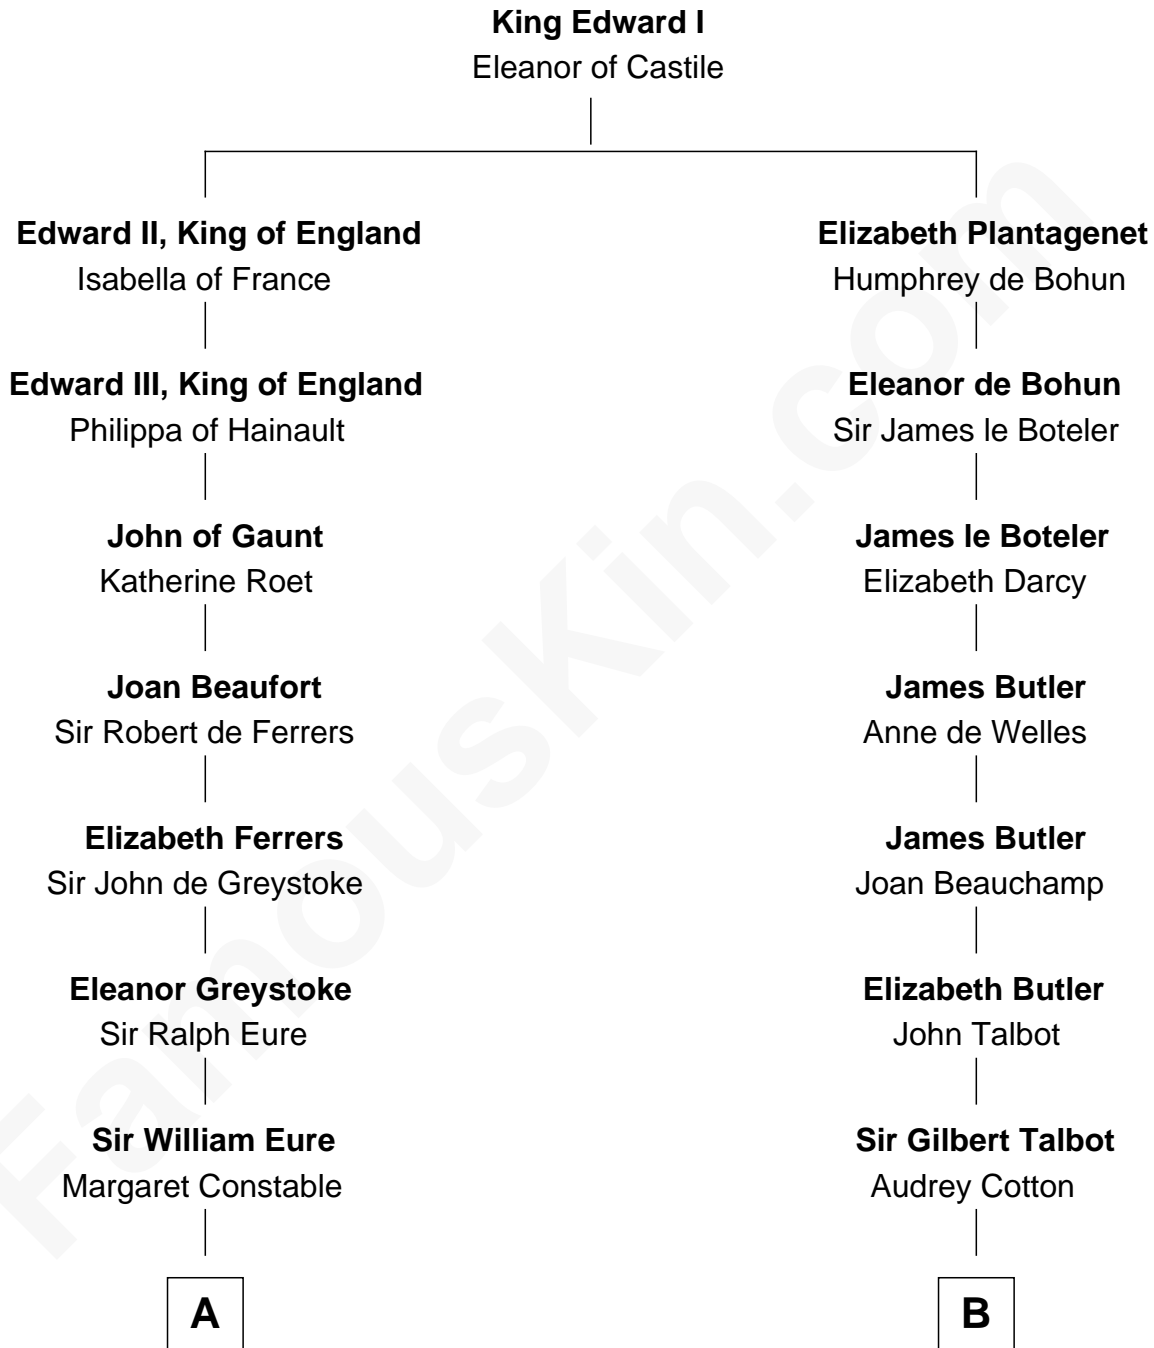

FamousKin.com
Relationship Chart of
William Howard Taft
27th U.S. President

18th cousin 2 times removed of
Jay Gould
American Railroad "Robber Baron"

FamousKin.com