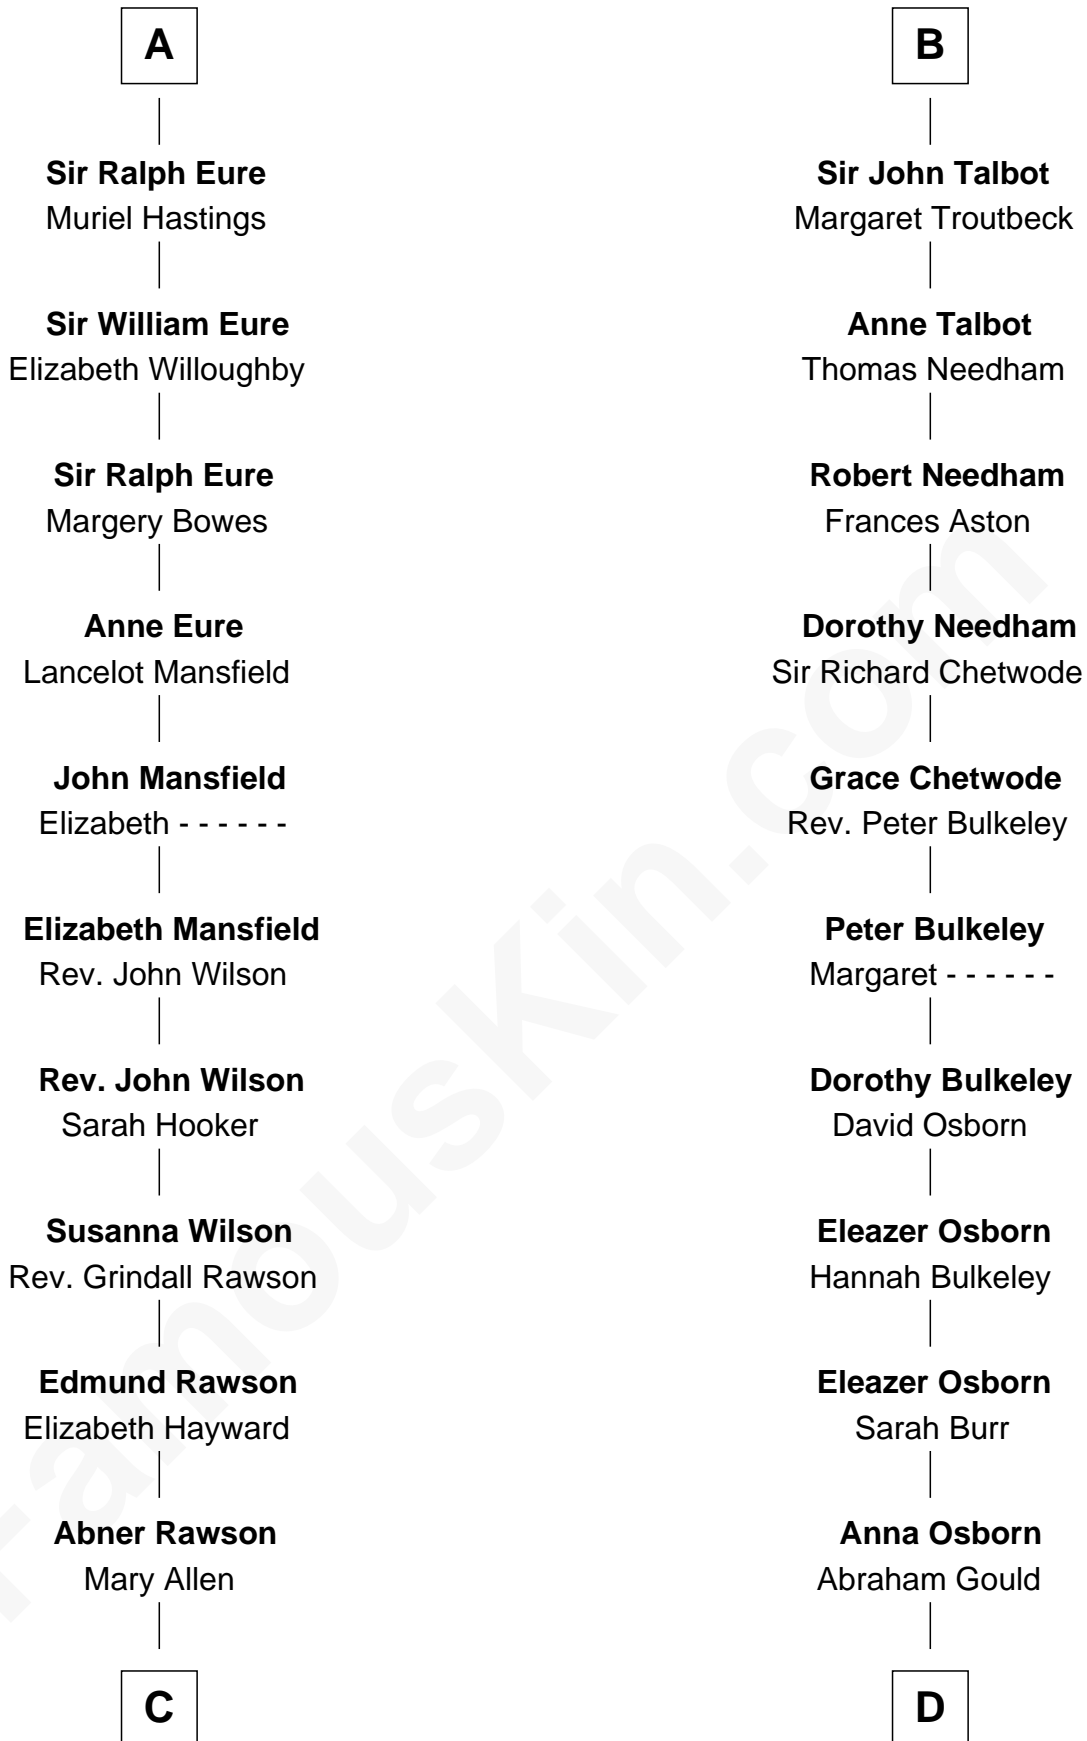

FamousKin.com
Relationship Chart of
William Howard Taft
27th U.S. President

18th cousin 2 times removed of
Jay Gould
American Railroad "Robber Baron"

FamousKin.com