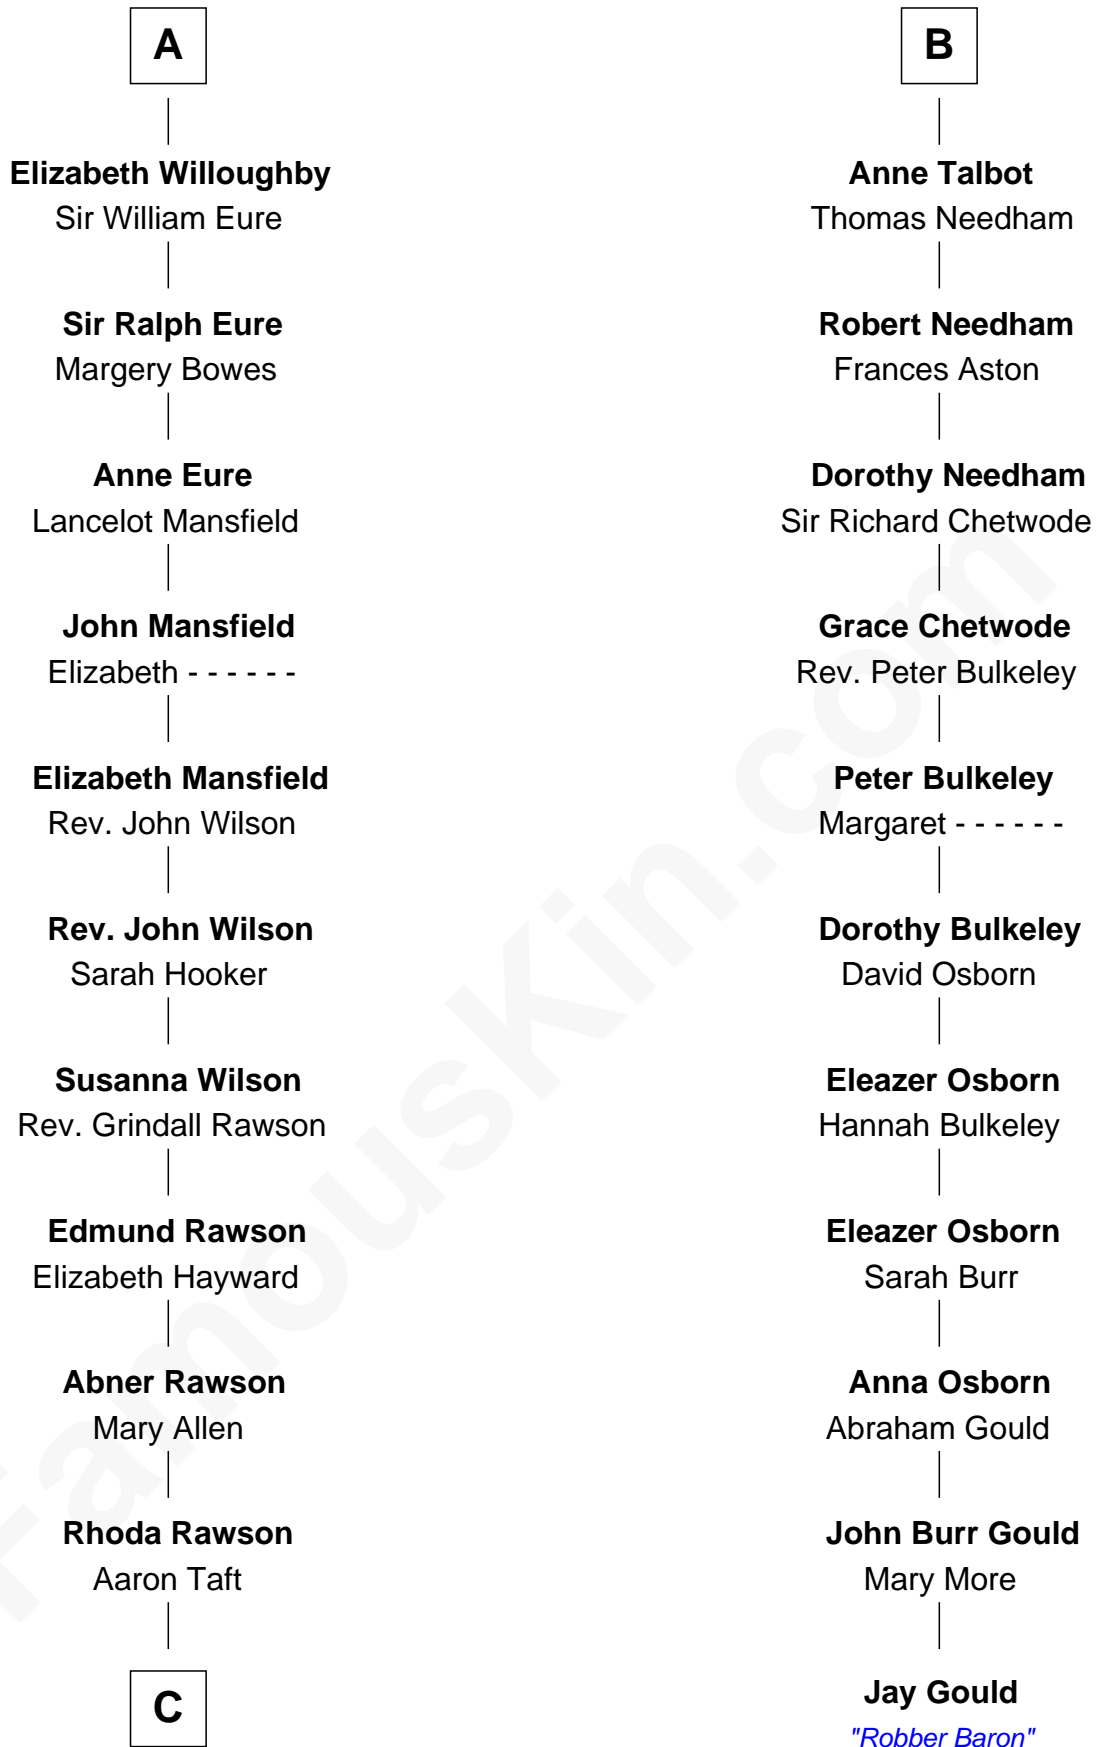

FamousKin.com
Relationship Chart of
William Howard Taft
27th U.S. President

17th cousin 2 times removed of
Jay Gould
American Railroad "Robber Baron"

C

—
Peter Rawson Taft

Sylvia Howard

—
Alphonso Taft

Louisa Maria Torrey

—
William Howard Taft

27th U.S. President

FamousKin.com