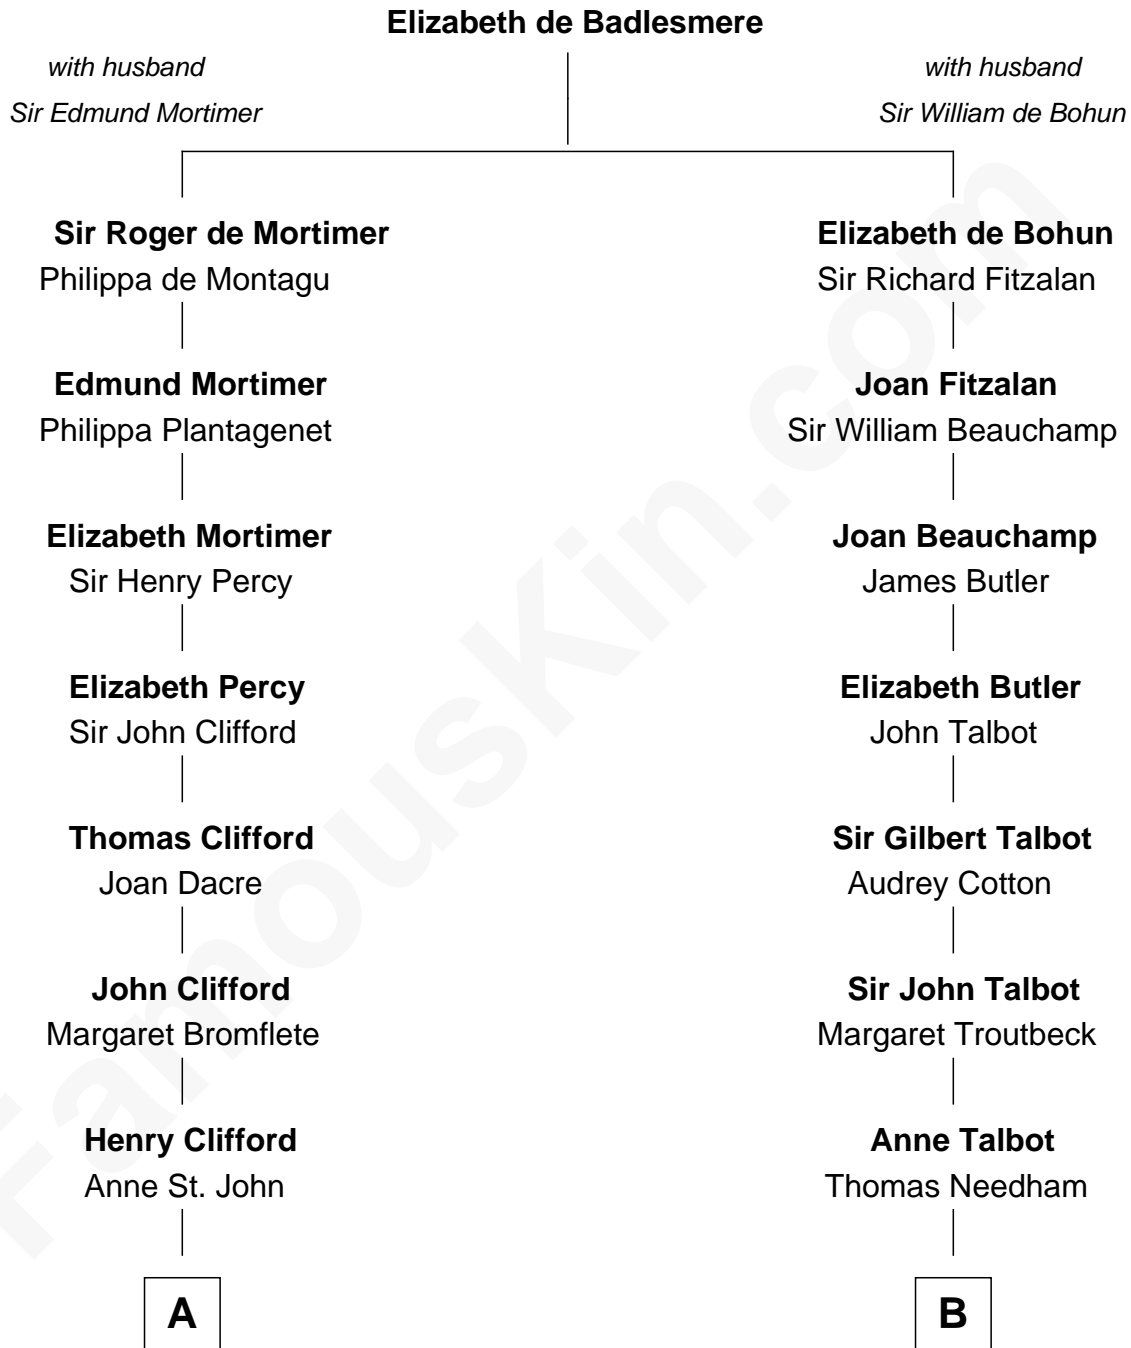

FamousKin.com
Relationship Chart of
William Howard Taft
27th U.S. President

16th cousin 3 times removed of
Jay Gould
American Railroad "Robber Baron"

C

—
Peter Rawson Taft

Sylvia Howard

—
Alphonso Taft

Louisa Maria Torrey

—
William Howard Taft

27th U.S. President

FamousKin.com