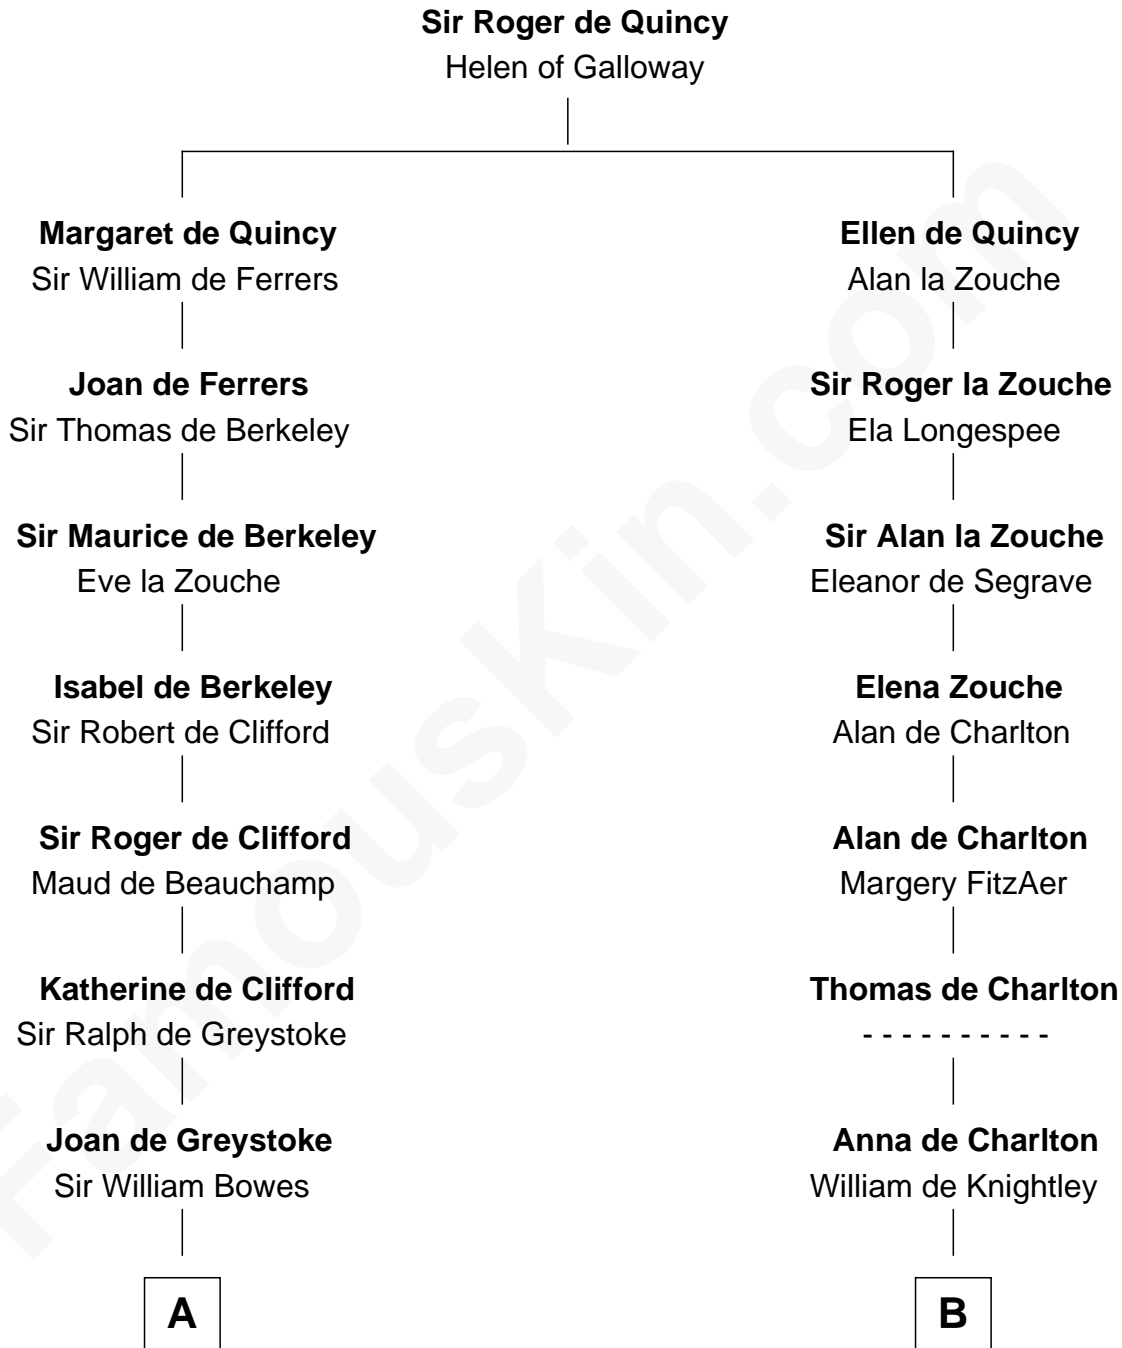

FamousKin.com
Relationship Chart of
William Howard Taft
27th U.S. President

20th cousin 1 time removed of
Jay Gould
American Railroad "Robber Baron"

C

Abner Rawson

Mary Allen

Rhoda Rawson

Aaron Taft

Peter Rawson Taft

Sylvia Howard

Alphonso Taft

Louisa Maria Torrey

William Howard Taft

27th U.S. President

D

Eleazer Osborn

Sarah Burr

Anna Osborn

Abraham Gould

John Burr Gould

Mary More

Jay Gould

"Robber Baron"