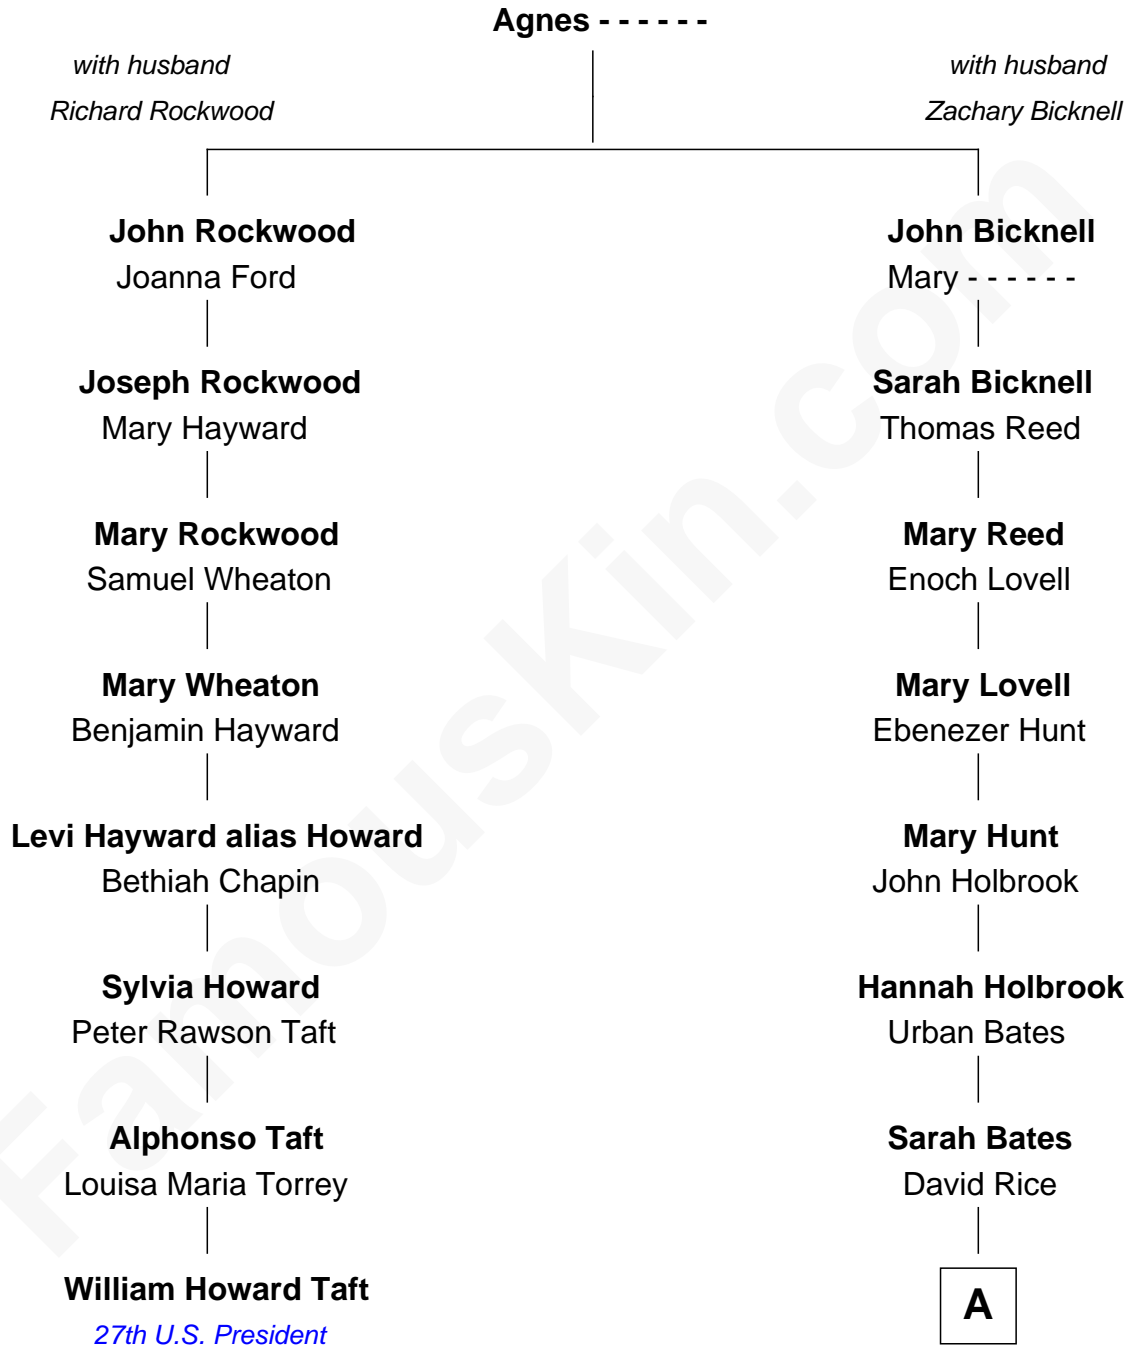

**FamousKin.com**  
**Relationship Chart of**  
**William Howard Taft**  
*27th U.S. President*

7th cousin 1 time removed of  
**William Marsh Rice**  
*Founder of Rice University*

FamousKin.com