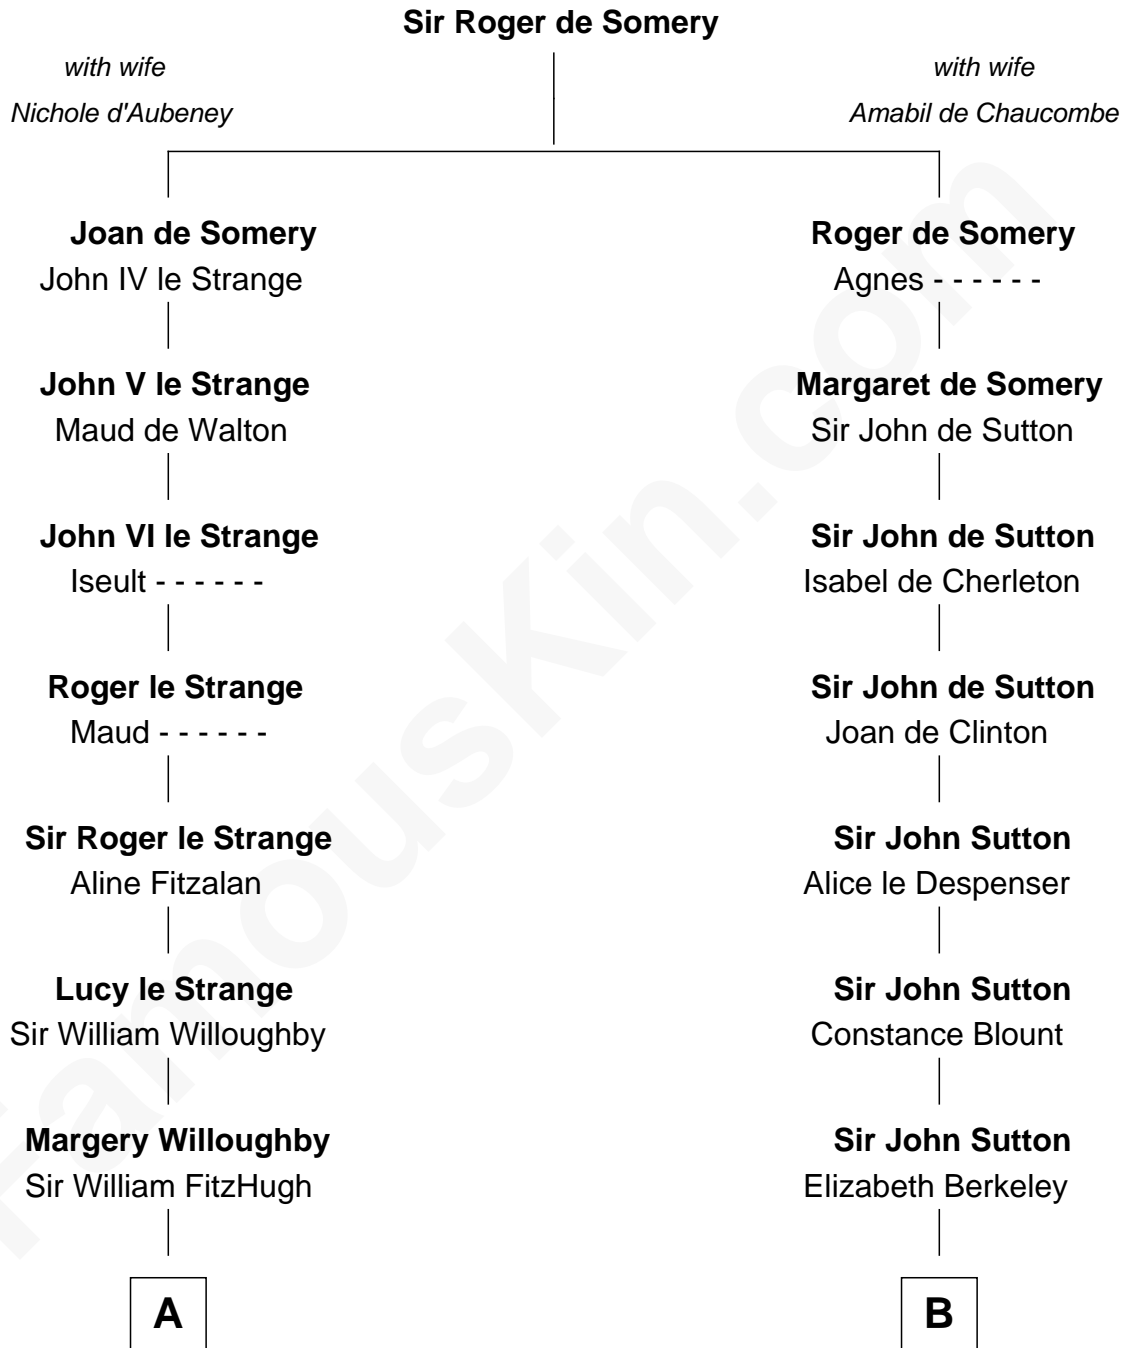

FamousKin.com
Relationship Chart of
William Howard Taft
27th U.S. President

20th cousin 1 time removed of
William Marsh Rice
Founder of Rice University

C

Abner Rawson

Mary Allen

Rhoda Rawson

Aaron Taft

Peter Rawson Taft

Sylvia Howard

Alphonso Taft

Louisa Maria Torrey

William Howard Taft

27th U.S. President

D

Hannah Holbrook

Urban Bates