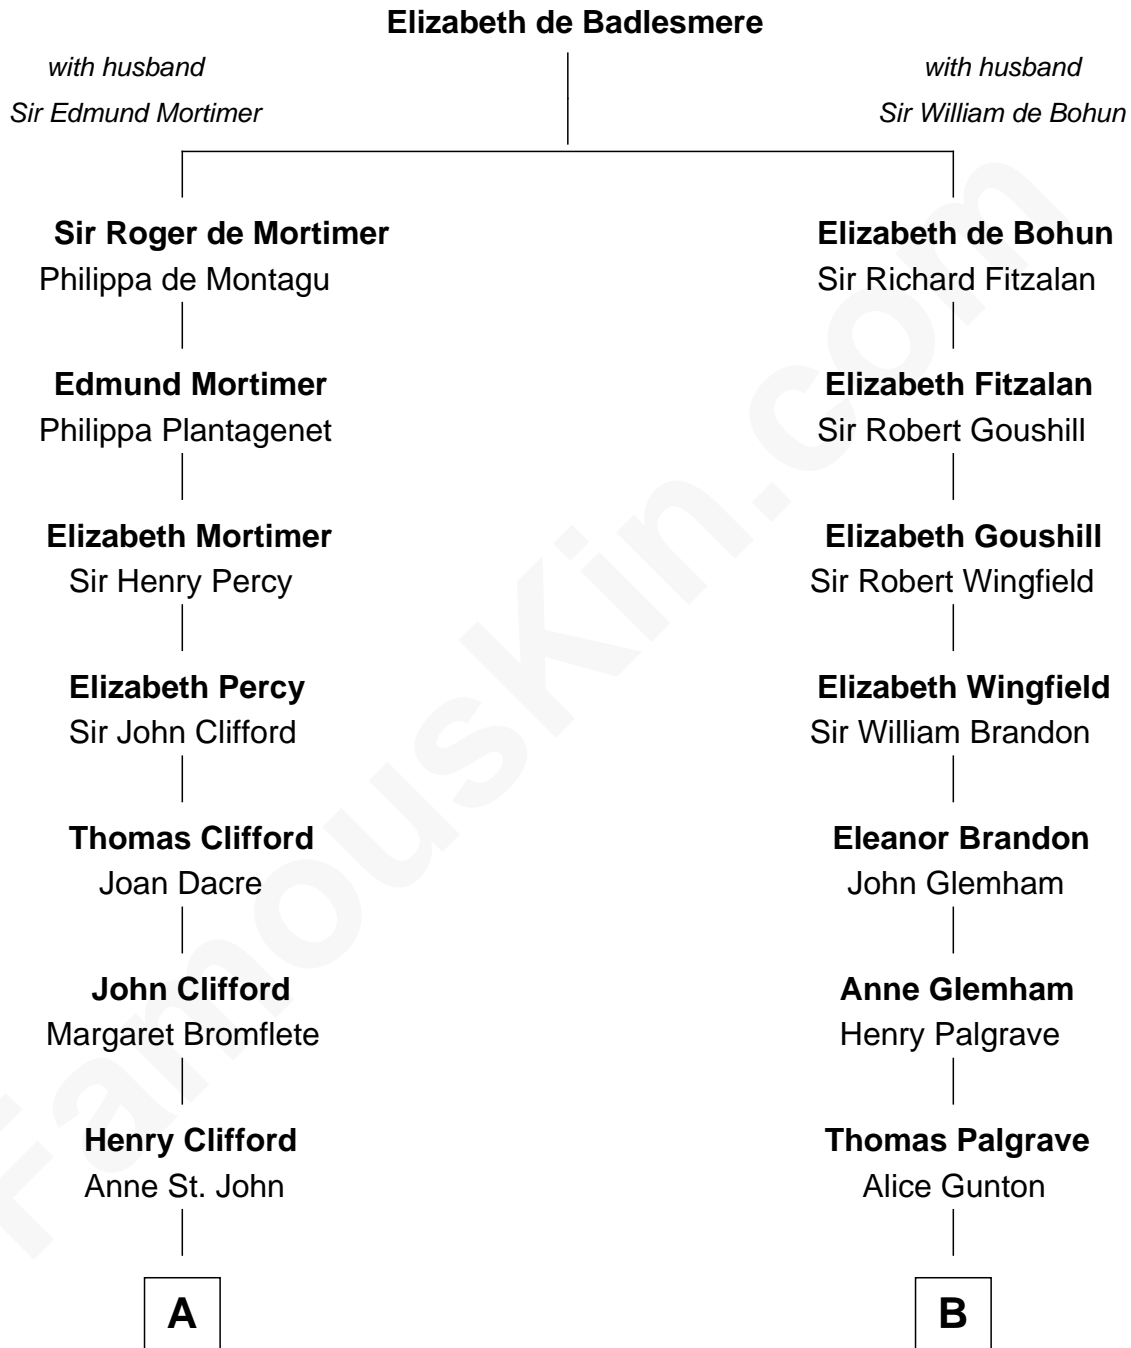

FamousKin.com
Relationship Chart of
William Howard Taft
27th U.S. President

16th cousin 3 times removed of
William Marsh Rice
Founder of Rice University

C

—
Peter Rawson Taft

Sylvia Howard

—
Alphonso Taft

Louisa Maria Torrey

—
William Howard Taft

27th U.S. President

FamousKin.com