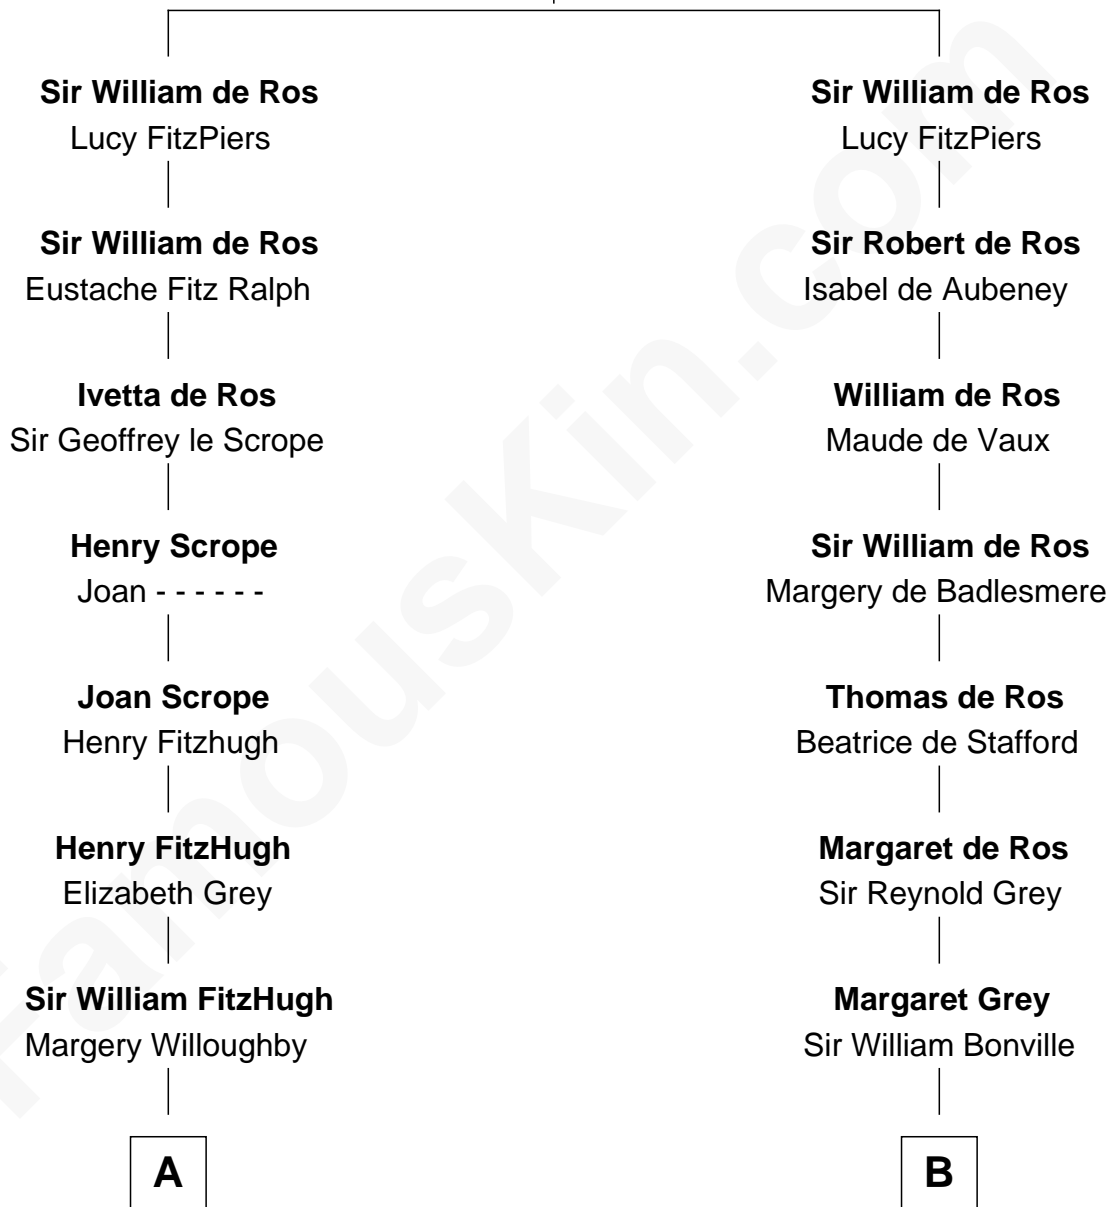

FamousKin.com Relationship Chart of

William Howard Taft

27th U.S. President

21st cousin of

William Marsh Rice

Founder of Rice University

Robert de Ros
Isabel of Scotland

C

Abner Rawson

Mary Allen

Rhoda Rawson

Aaron Taft

Peter Rawson Taft

Sylvia Howard

Alphonso Taft

Louisa Maria Torrey

William Howard Taft

27th U.S. President

D

John Holbrook

Mary Hunt

Hannah Holbrook

Urban Bates

Sarah Bates