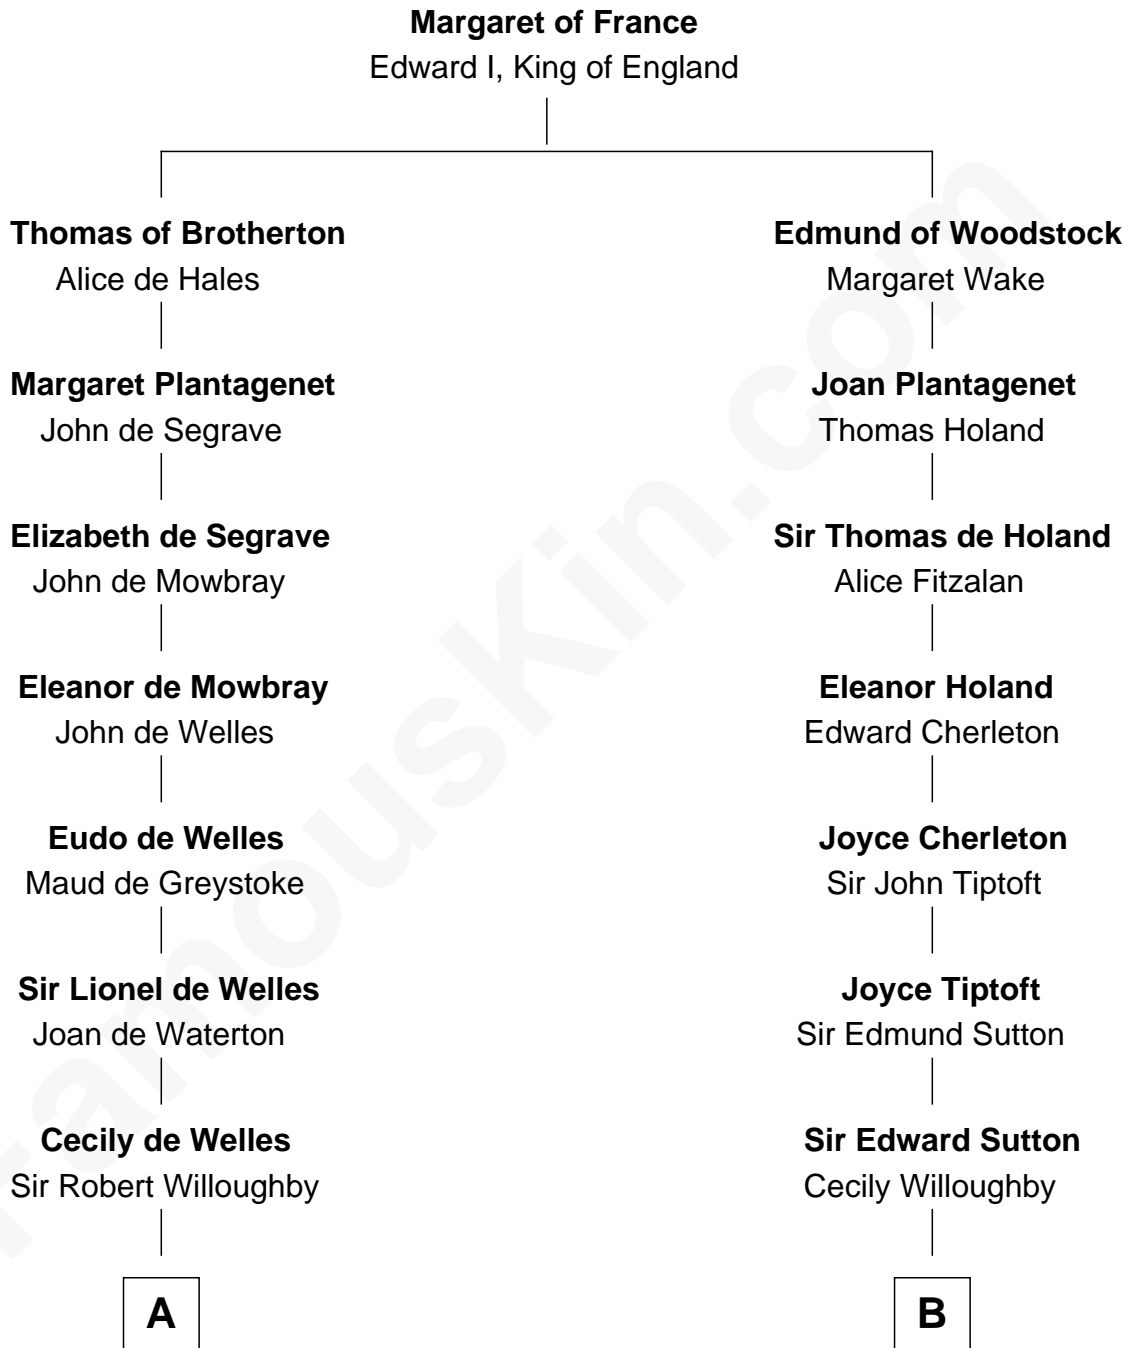

FamousKin.com
Relationship Chart of
William Howard Taft
27th U.S. President

18th cousin 2 times removed of
William Marsh Rice
Founder of Rice University

C

Rhoda Rawson

Aaron Taft

Peter Rawson Taft

Sylvia Howard

Alphonso Taft

Louisa Maria Torrey

William Howard Taft

27th U.S. President

D

David Rice

Patty Hall

William Marsh Rice