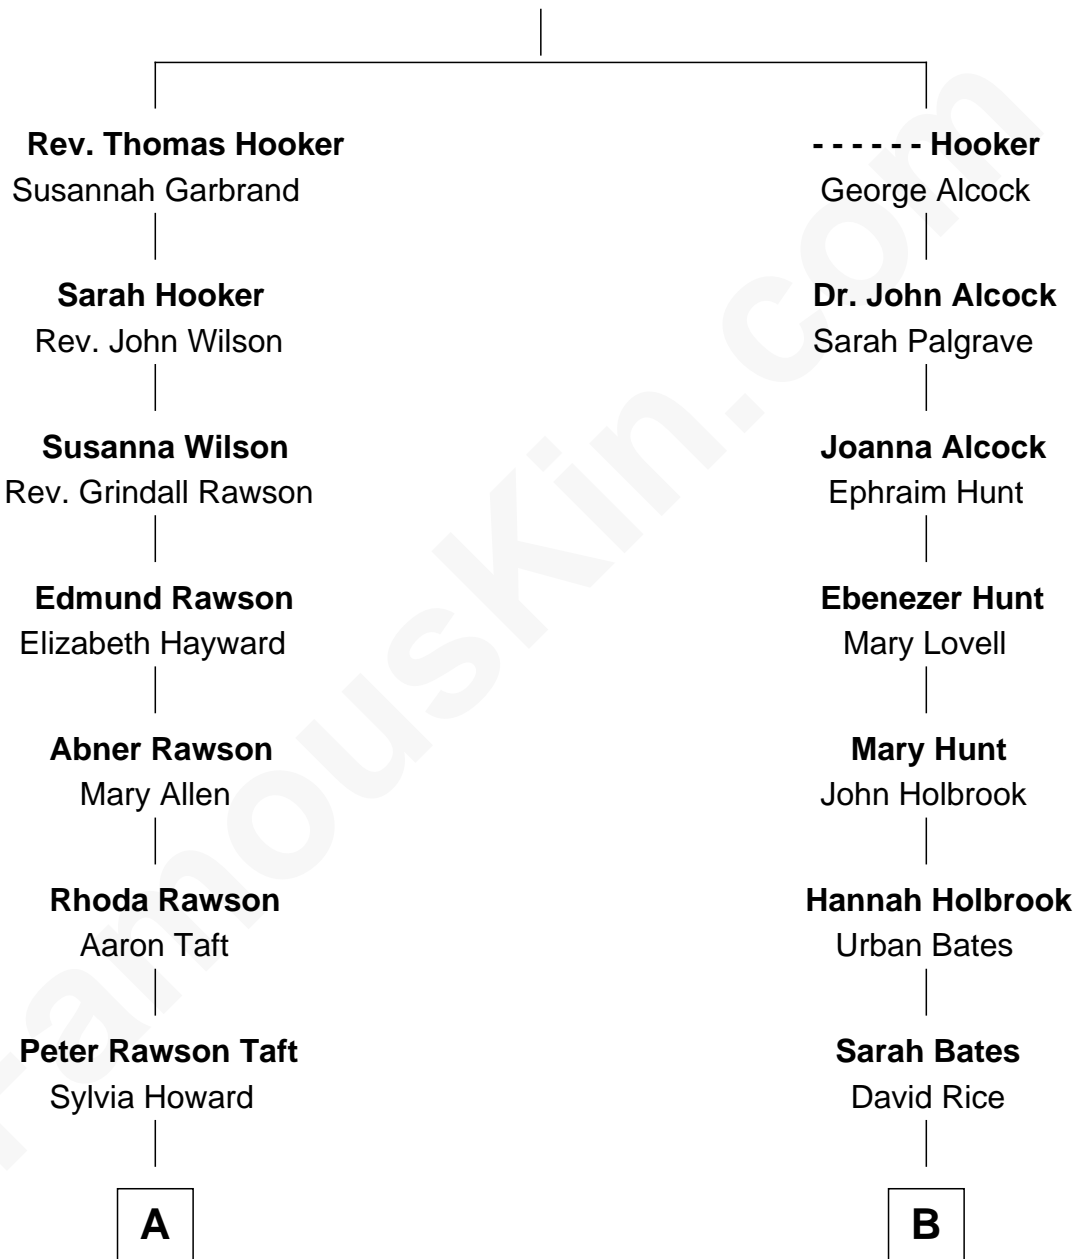

FamousKin.com Relationship Chart of

William Howard Taft

27th U.S. President

8th cousin of

William Marsh Rice

Founder of Rice University

Thomas Hooker

A

Alphonso Taft
Louisa Maria Torrey

William Howard Taft
27th U.S. President

B

David Rice
Patty Hall

William Marsh Rice
Founder of Rice University

FamousKin.com