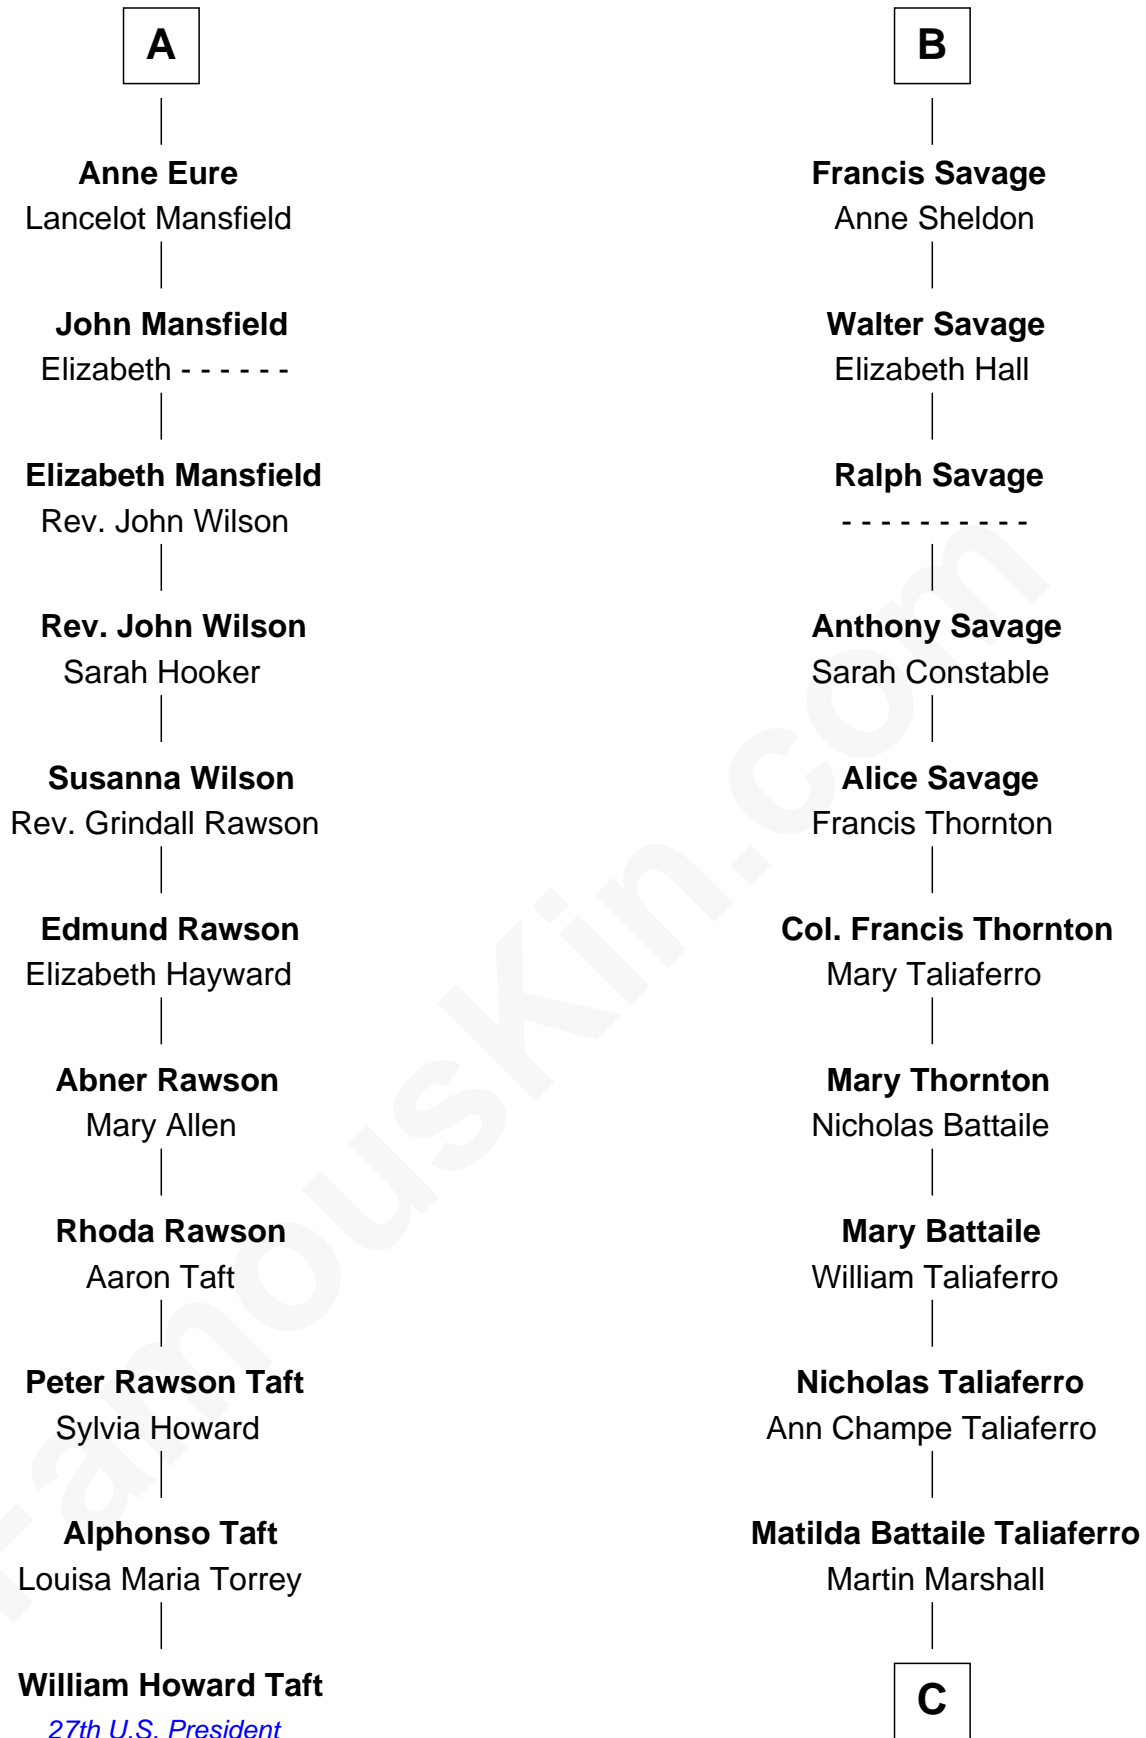

FamousKin.com
Relationship Chart of
William Howard Taft
27th U.S. President

17th cousin 2 times removed of
General George C. Marshall
Author of "The Marshall Plan"

C

William Champe Marshall

Susan Myers

George Catlett Marshall

Laura Emily Bradford

General George C. Marshall

U.S. Army - World War II

FamousKin.com