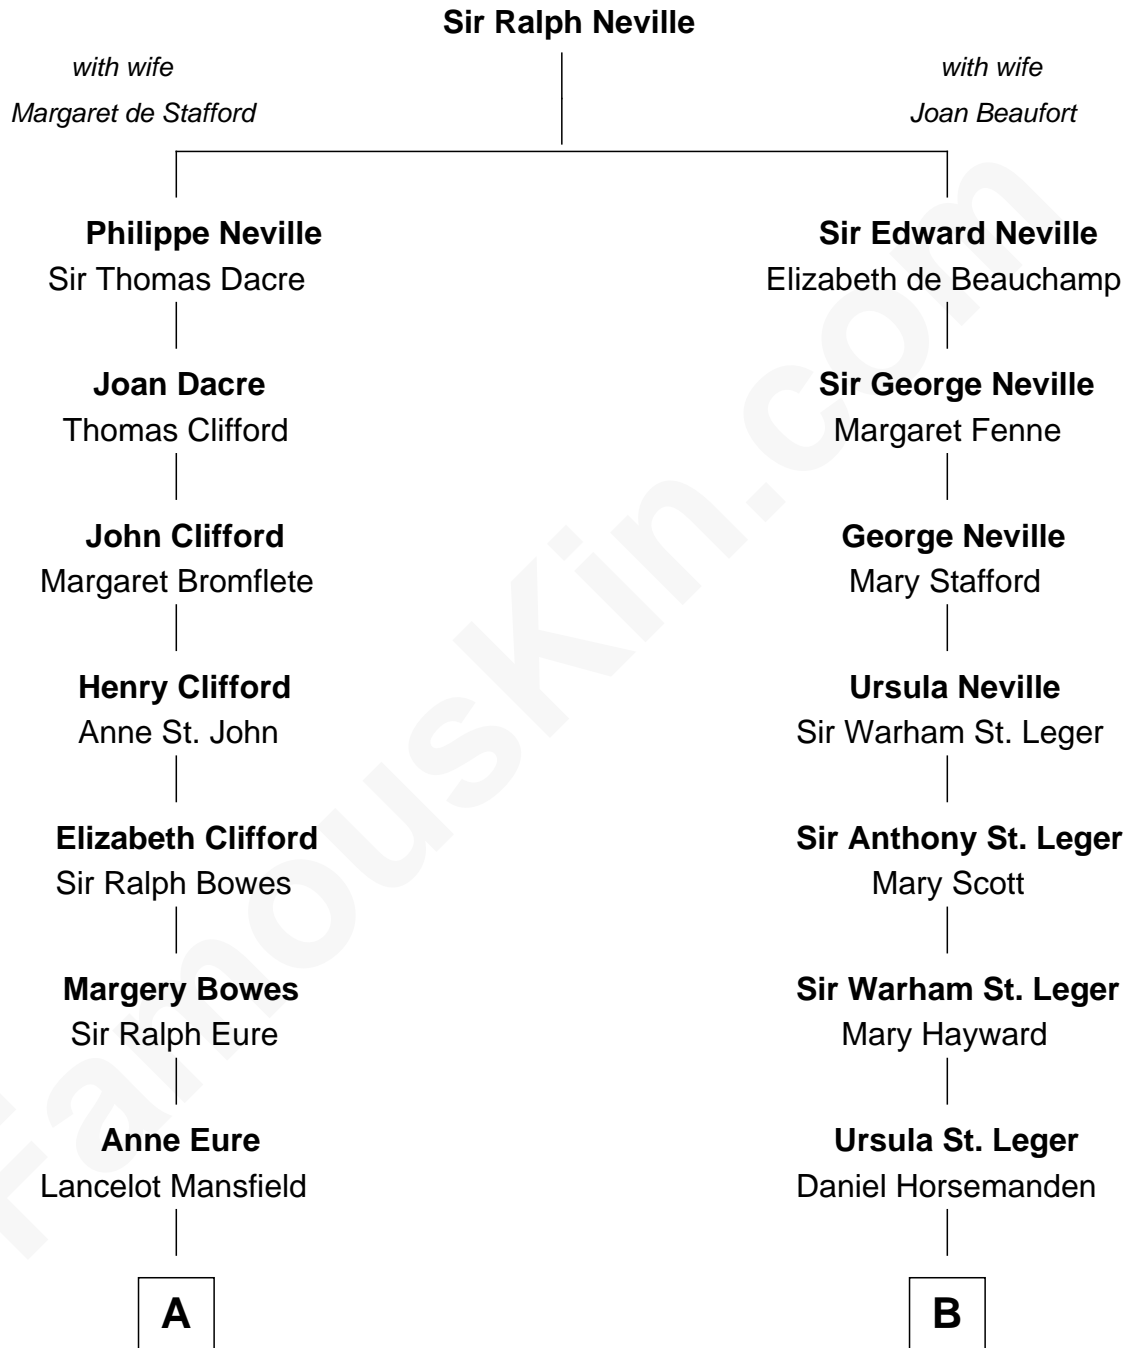

FamousKin.com
Relationship Chart of
William Howard Taft
27th U.S. President

15th cousin 1 time removed of
Harry F. Byrd
50th Governor of Virginia

A

John Mansfield
Elizabeth - - - - -

Elizabeth Mansfield
Rev. John Wilson

Rev. John Wilson
Sarah Hooker

Susanna Wilson
Rev. Grindall Rawson

Edmund Rawson
Elizabeth Hayward

Abner Rawson
Mary Allen

Rhoda Rawson
Aaron Taft

Peter Rawson Taft
Sylvia Howard

Alphonso Taft
Louisa Maria Torrey

William Howard Taft
27th U.S. President

B

Col. Warham Horsemanden
Susanna Beeching

Mary Horsemanden
William Byrd

William Byrd
Maria Taylor

William Byrd
Elizabeth Hill Carter

Thomas Taylor Byrd
Mary Armistead