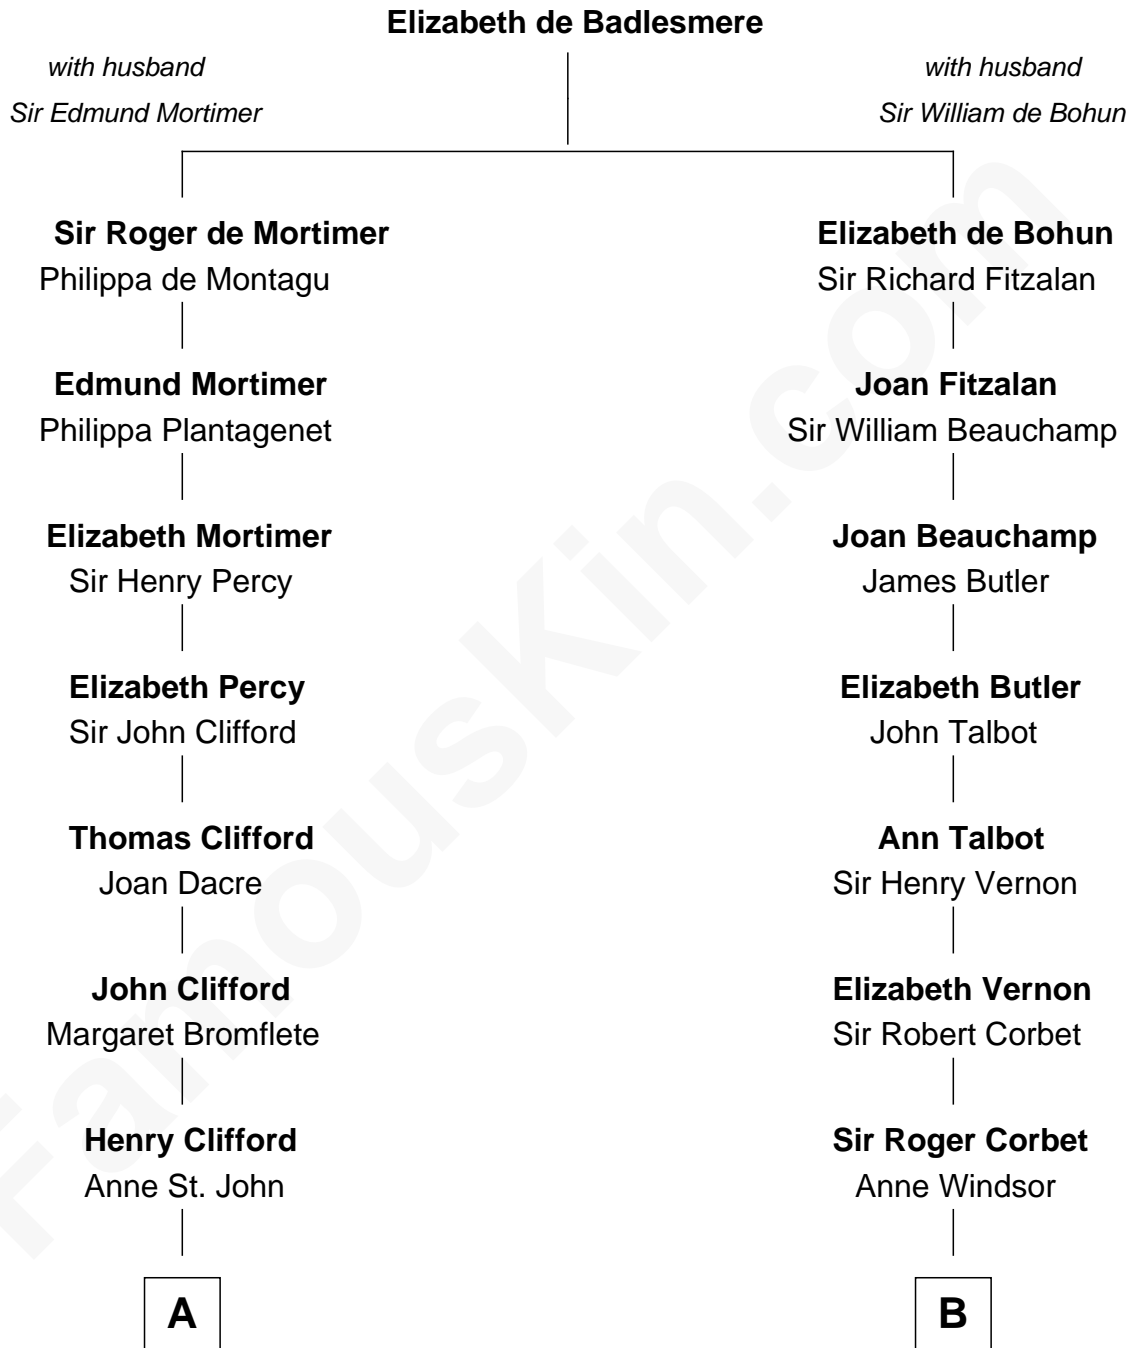

**FamousKin.com**  
**Relationship Chart of**  
**William Howard Taft**  
*27th U.S. President*

17th cousin 2 times removed of  
**Olivia De Havilland**  
*Movie Actress*

**C**

—  
**Peter Rawson Taft**

Sylvia Howard

—  
**Alphonso Taft**

Louisa Maria Torrey

—  
**William Howard Taft**

*27th U.S. President*

FamousKin.com