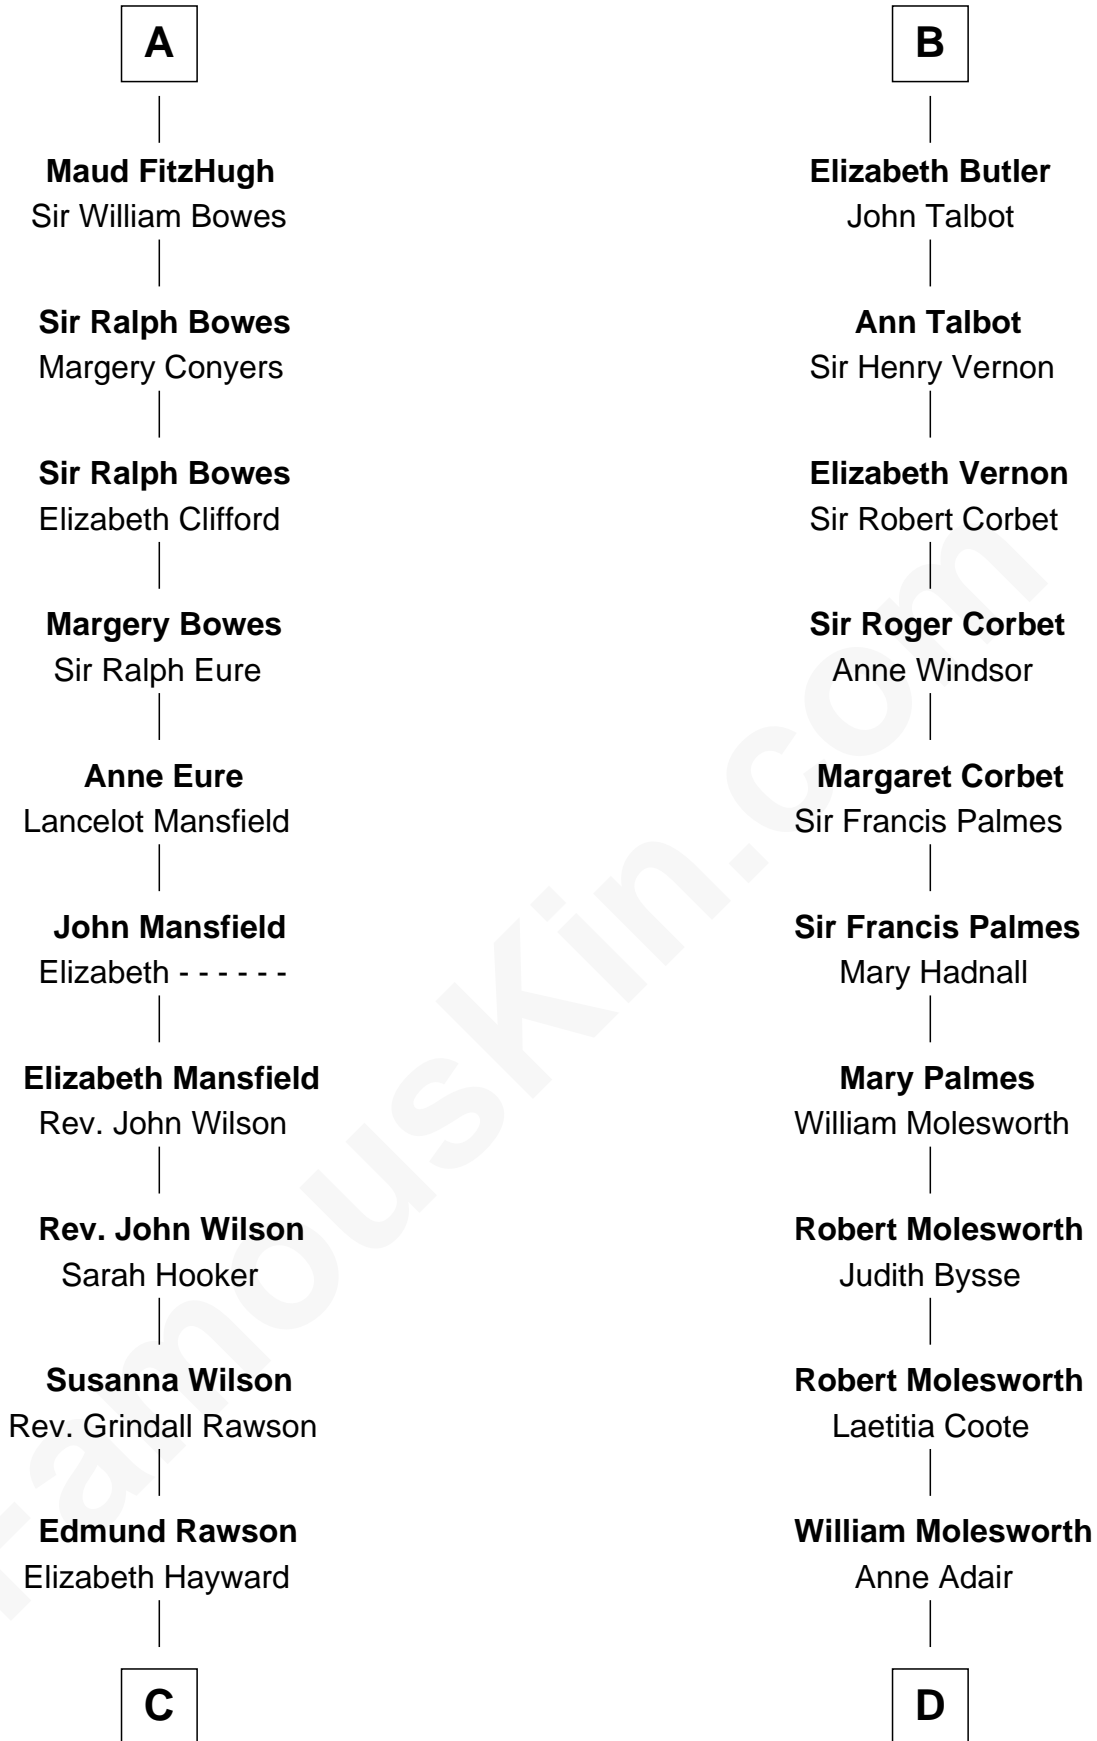

FamousKin.com Relationship Chart of

William Howard Taft

27th U.S. President

21st cousin of

Olivia De Havilland

Movie Actress

Robert de Ros
Isabel of Scotland

C

Abner Rawson

Mary Allen

Rhoda Rawson

Aaron Taft

Peter Rawson Taft

Sylvia Howard

Alphonso Taft

Louisa Maria Torrey

William Howard Taft

27th U.S. President

D

Richard Molesworth

Catherine Cobb

John Molesworth

Louise Tomkyns

Margaret Letitia Molesworth