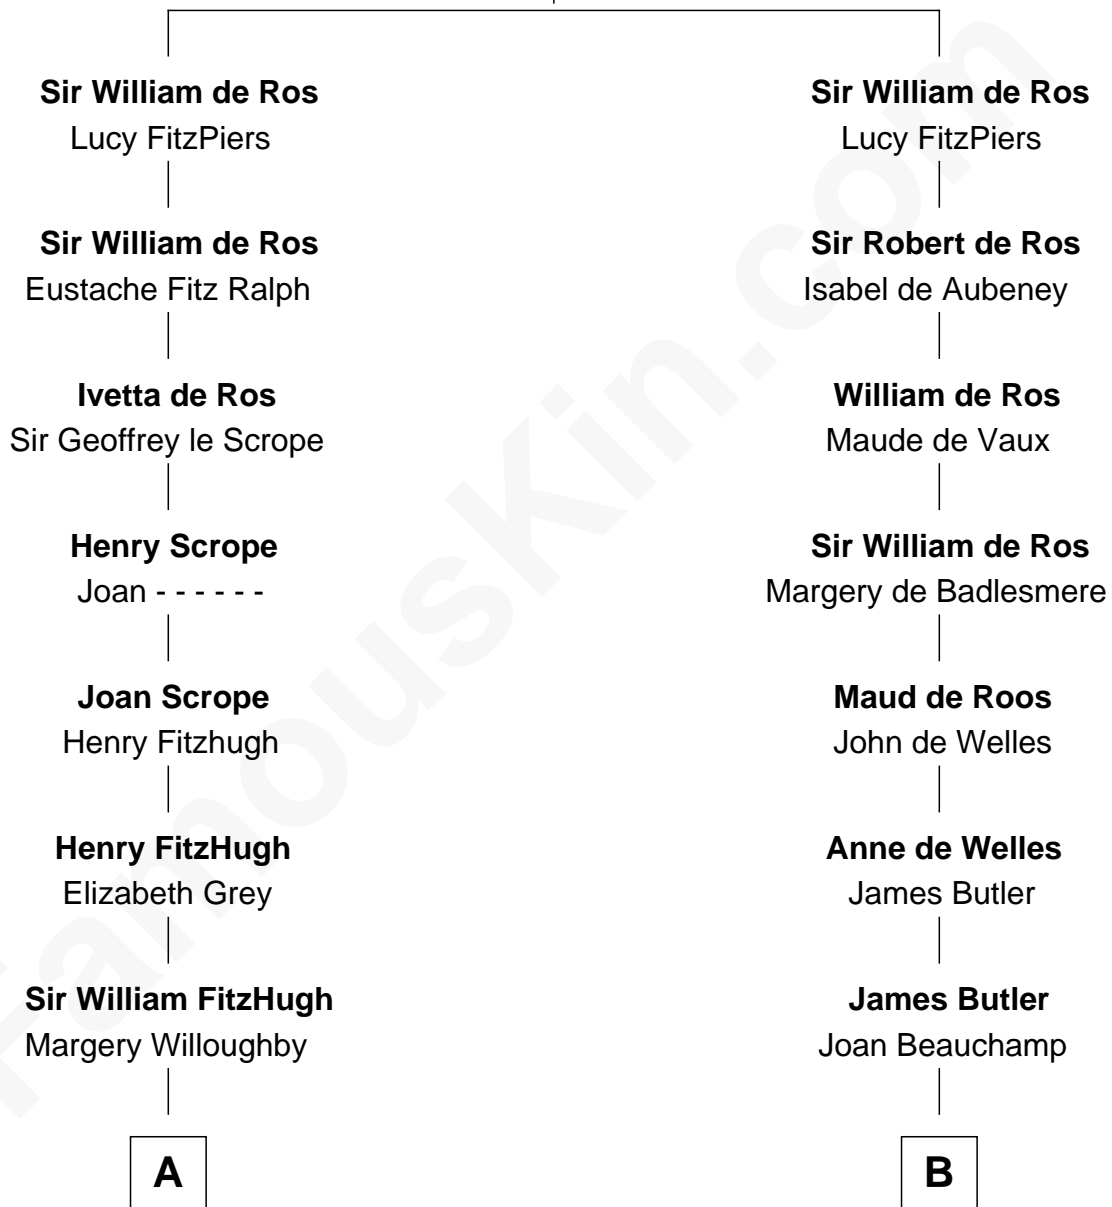

FamousKin.com Relationship Chart of

William Howard Taft

27th U.S. President

21st cousin of

Olivia De Havilland

Movie Actress

Robert de Ros
Isabel of Scotland

C

Abner Rawson

Mary Allen

Rhoda Rawson

Aaron Taft

Peter Rawson Taft

Sylvia Howard

Alphonso Taft

Louisa Maria Torrey

William Howard Taft

27th U.S. President

D

Richard Molesworth

Catherine Cobb

John Molesworth

Louise Tomkyns

Margaret Letitia Molesworth