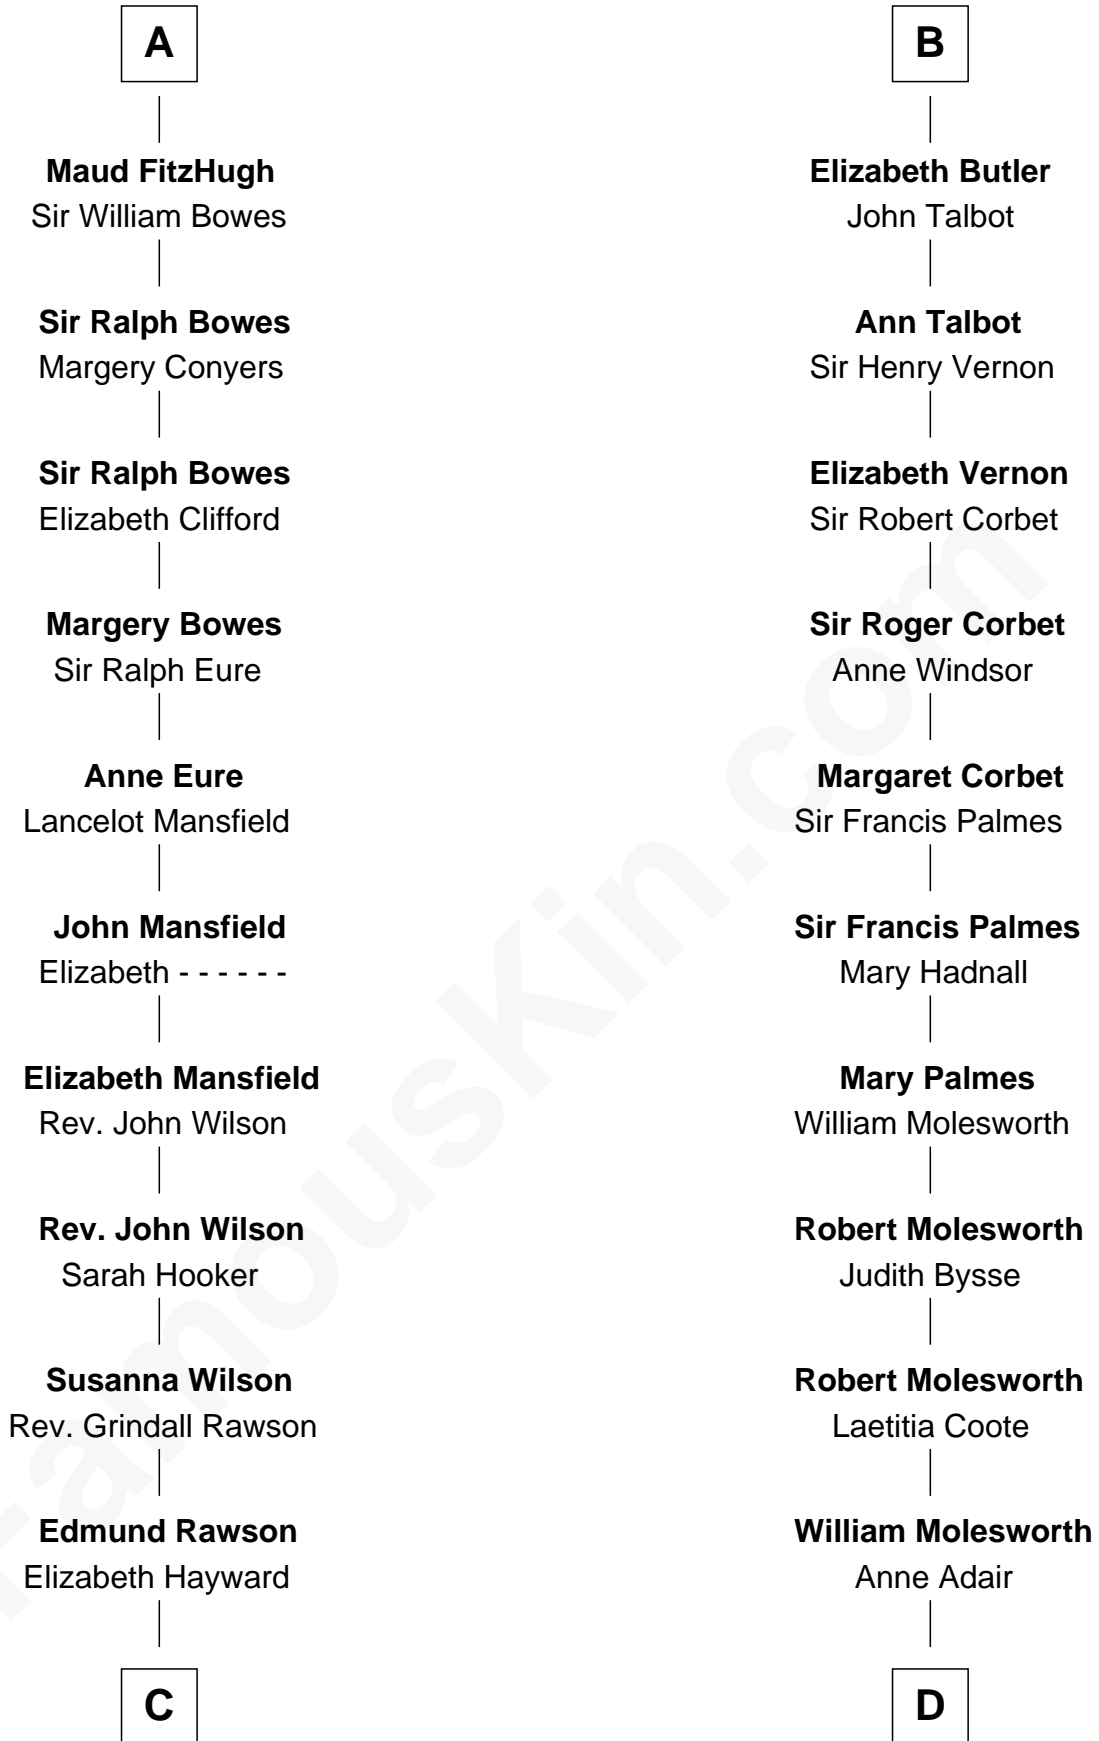

FamousKin.com Relationship Chart of

William Howard Taft

27th U.S. President

21st cousin of

Olivia De Havilland

Movie Actress

Reginald FitzPiers

C

Abner Rawson

Mary Allen

Rhoda Rawson

Aaron Taft

Peter Rawson Taft

Sylvia Howard

Alphonso Taft

Louisa Maria Torrey

William Howard Taft

27th U.S. President

D

Richard Molesworth

Catherine Cobb

John Molesworth

Louise Tomkyns

Margaret Letitia Molesworth