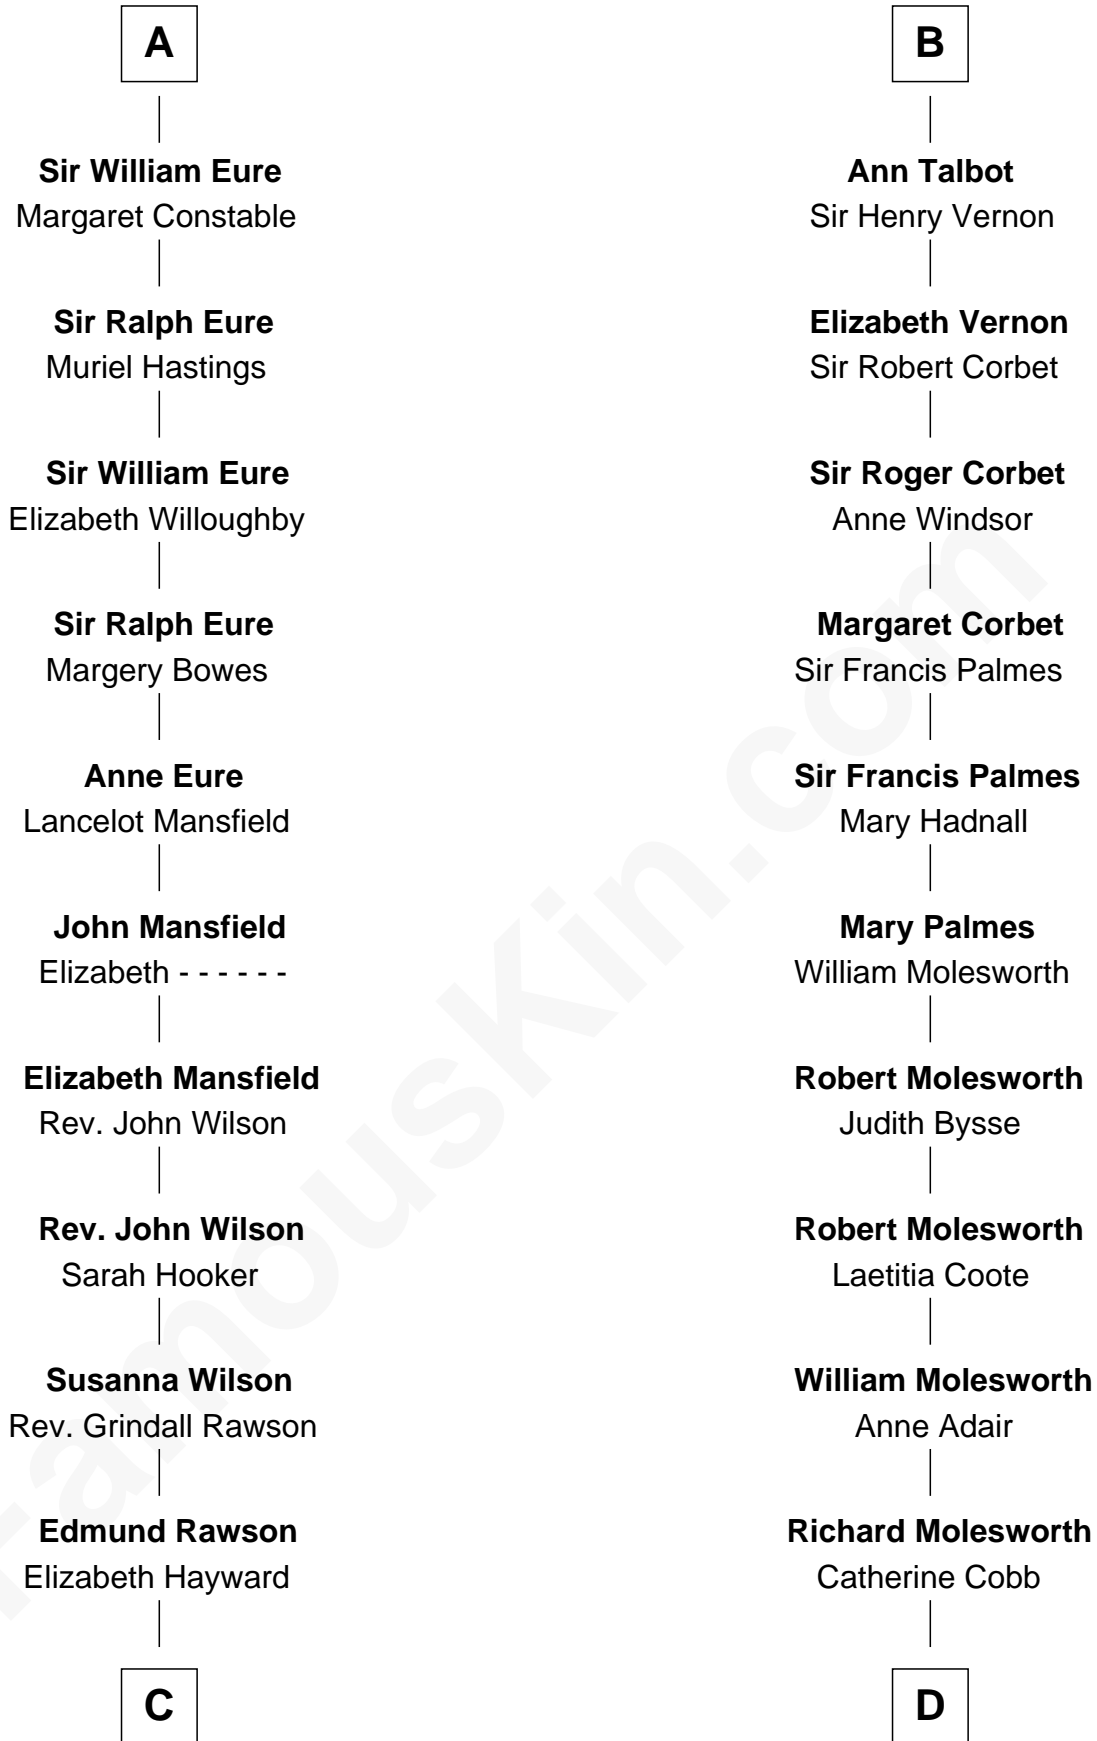

FamousKin.com
Relationship Chart of
William Howard Taft
27th U.S. President

20th cousin 1 time removed of
Olivia De Havilland
Movie Actress

Sir Humphrey de Bohun
 Eleanor de Braiose

C

Abner Rawson

Mary Allen

Rhoda Rawson

Aaron Taft

Peter Rawson Taft

Sylvia Howard

Alphonso Taft

Louisa Maria Torrey

William Howard Taft

27th U.S. President

D

John Molesworth

Louise Tomkyns

Margaret Letitia Molesworth

Charles Richard De Havilland

Walter Augustus De Havilland

Lillian Augusta Ruse

Olivia De Havilland