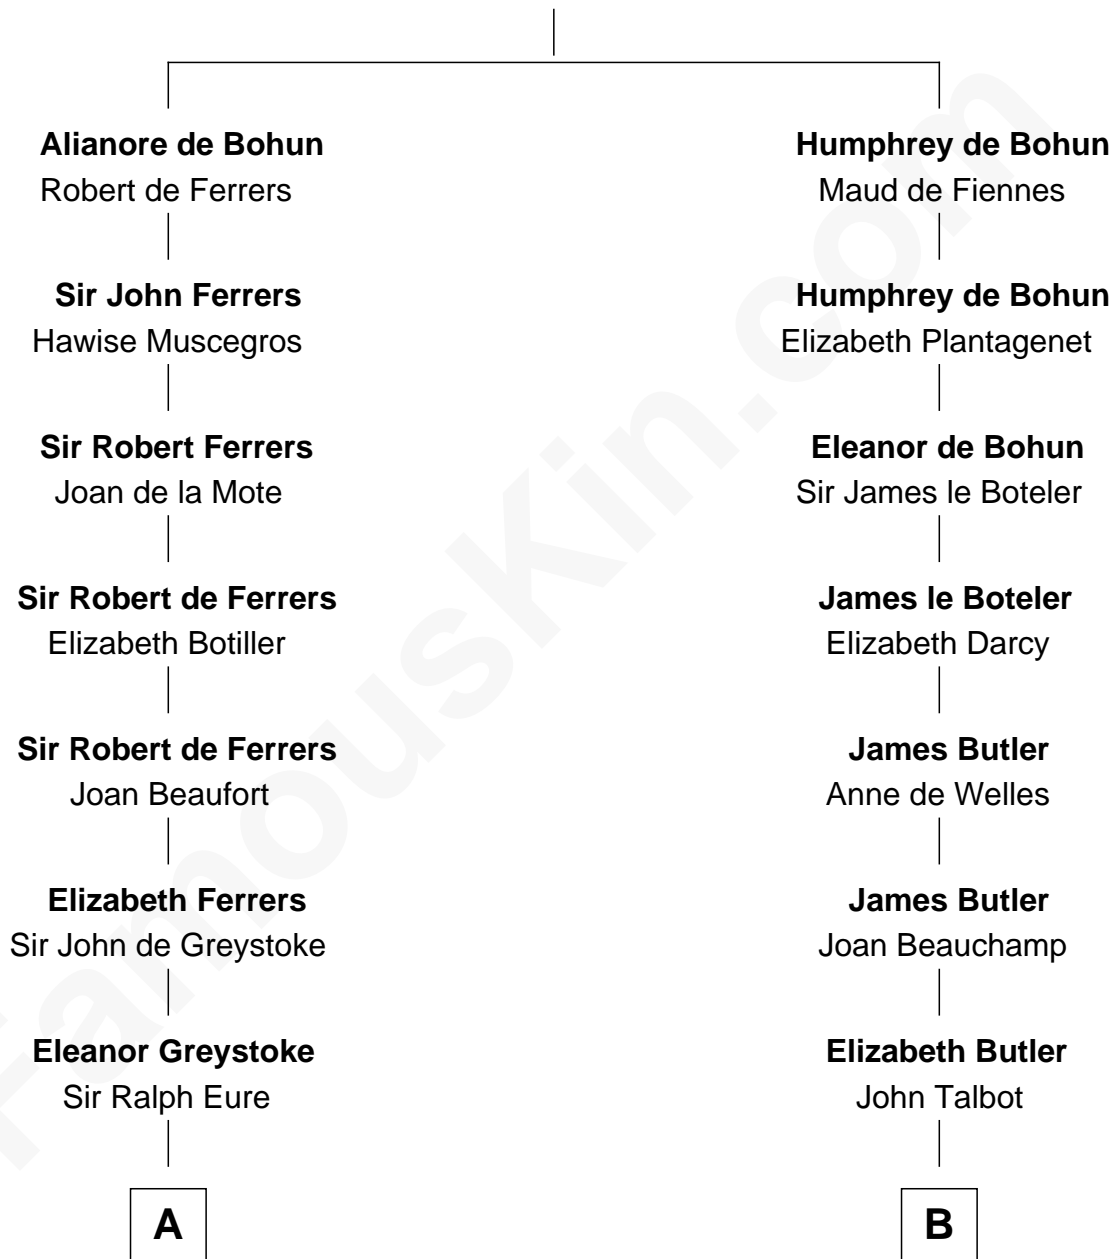

FamousKin.com
Relationship Chart of
William Howard Taft
27th U.S. President

20th cousin 1 time removed of
Olivia De Havilland
Movie Actress

Sir Humphrey de Bohun
 Eleanor de Braiose

C

Abner Rawson

Mary Allen

Rhoda Rawson

Aaron Taft

Peter Rawson Taft

Sylvia Howard

Alphonso Taft

Louisa Maria Torrey

William Howard Taft

27th U.S. President

D

John Molesworth

Louise Tomkyns

Margaret Letitia Molesworth

Charles Richard De Havilland

Walter Augustus De Havilland

Lillian Augusta Ruse

Olivia De Havilland