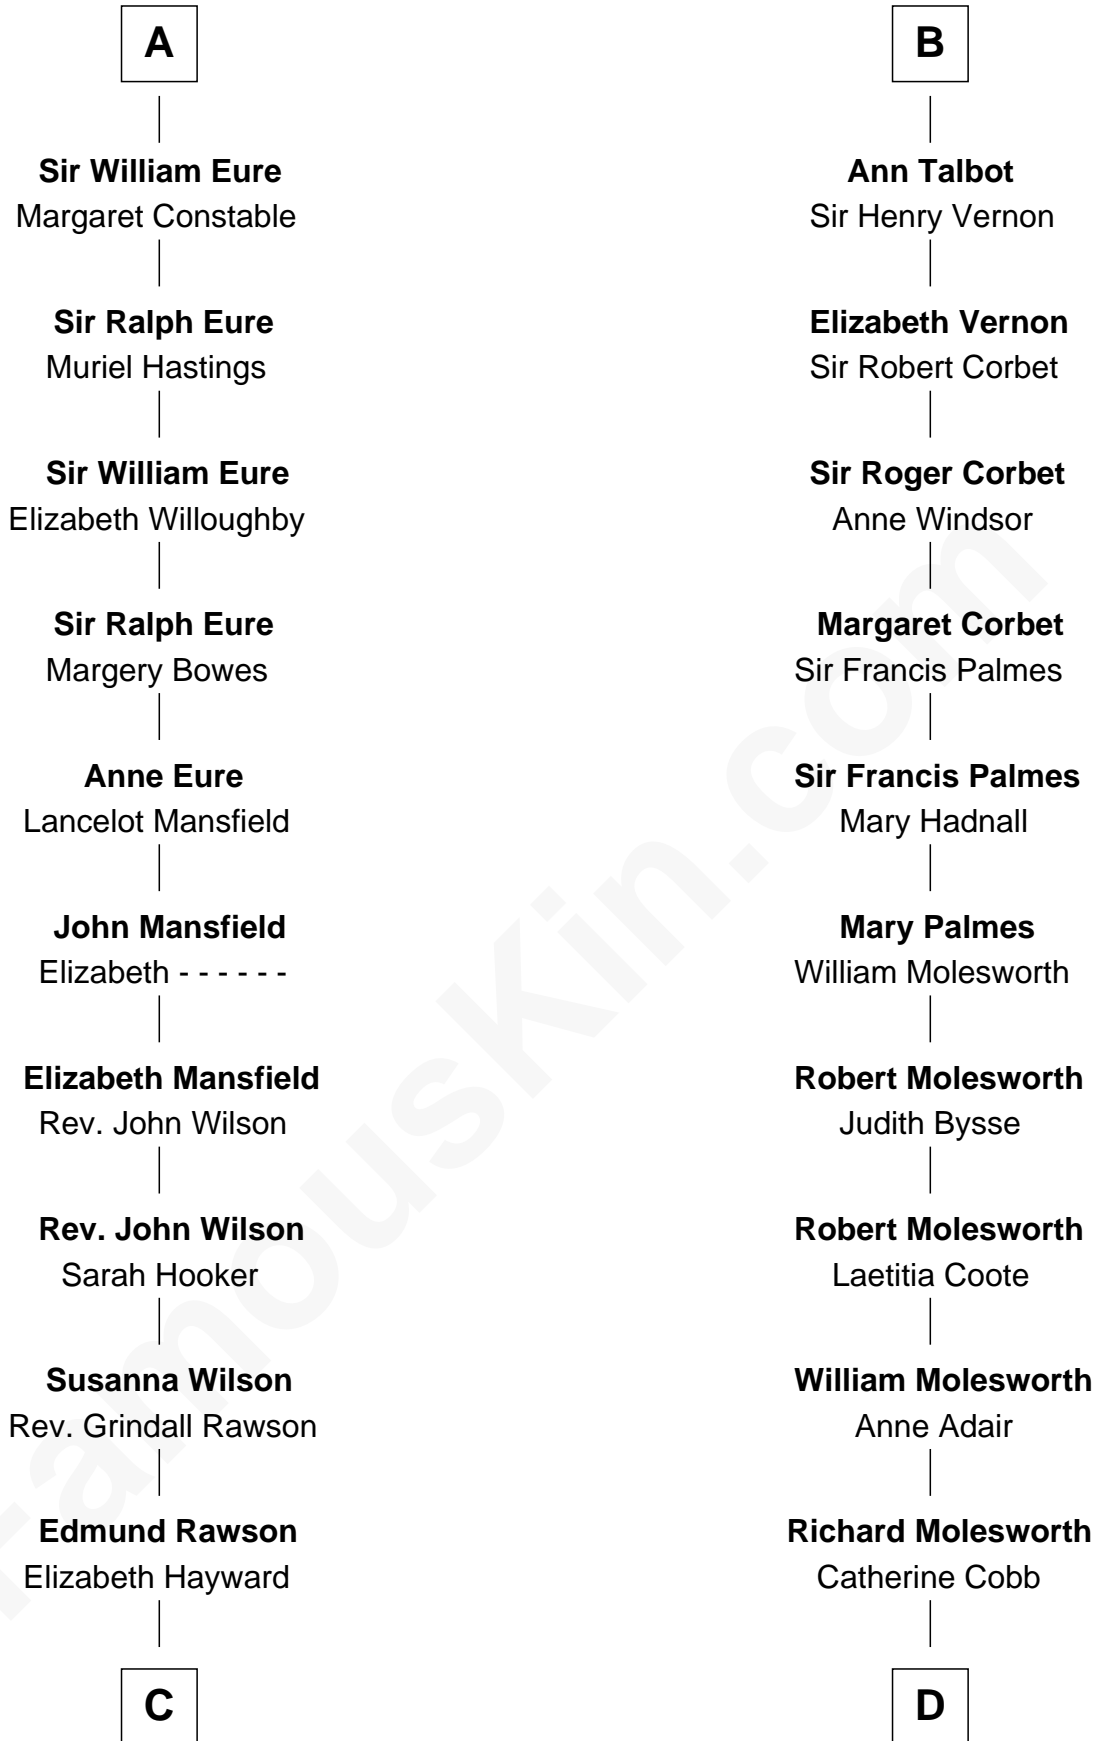

FamousKin.com
Relationship Chart of
William Howard Taft
27th U.S. President

20th cousin 1 time removed of
Olivia De Havilland
Movie Actress

C

Abner Rawson

Mary Allen

Rhoda Rawson

Aaron Taft

Peter Rawson Taft

Sylvia Howard

Alphonso Taft

Louisa Maria Torrey

William Howard Taft

27th U.S. President

D

John Molesworth

Louise Tomkyns

Margaret Letitia Molesworth

Charles Richard De Havilland

Walter Augustus De Havilland

Lillian Augusta Ruse

Olivia De Havilland

Movie Actress