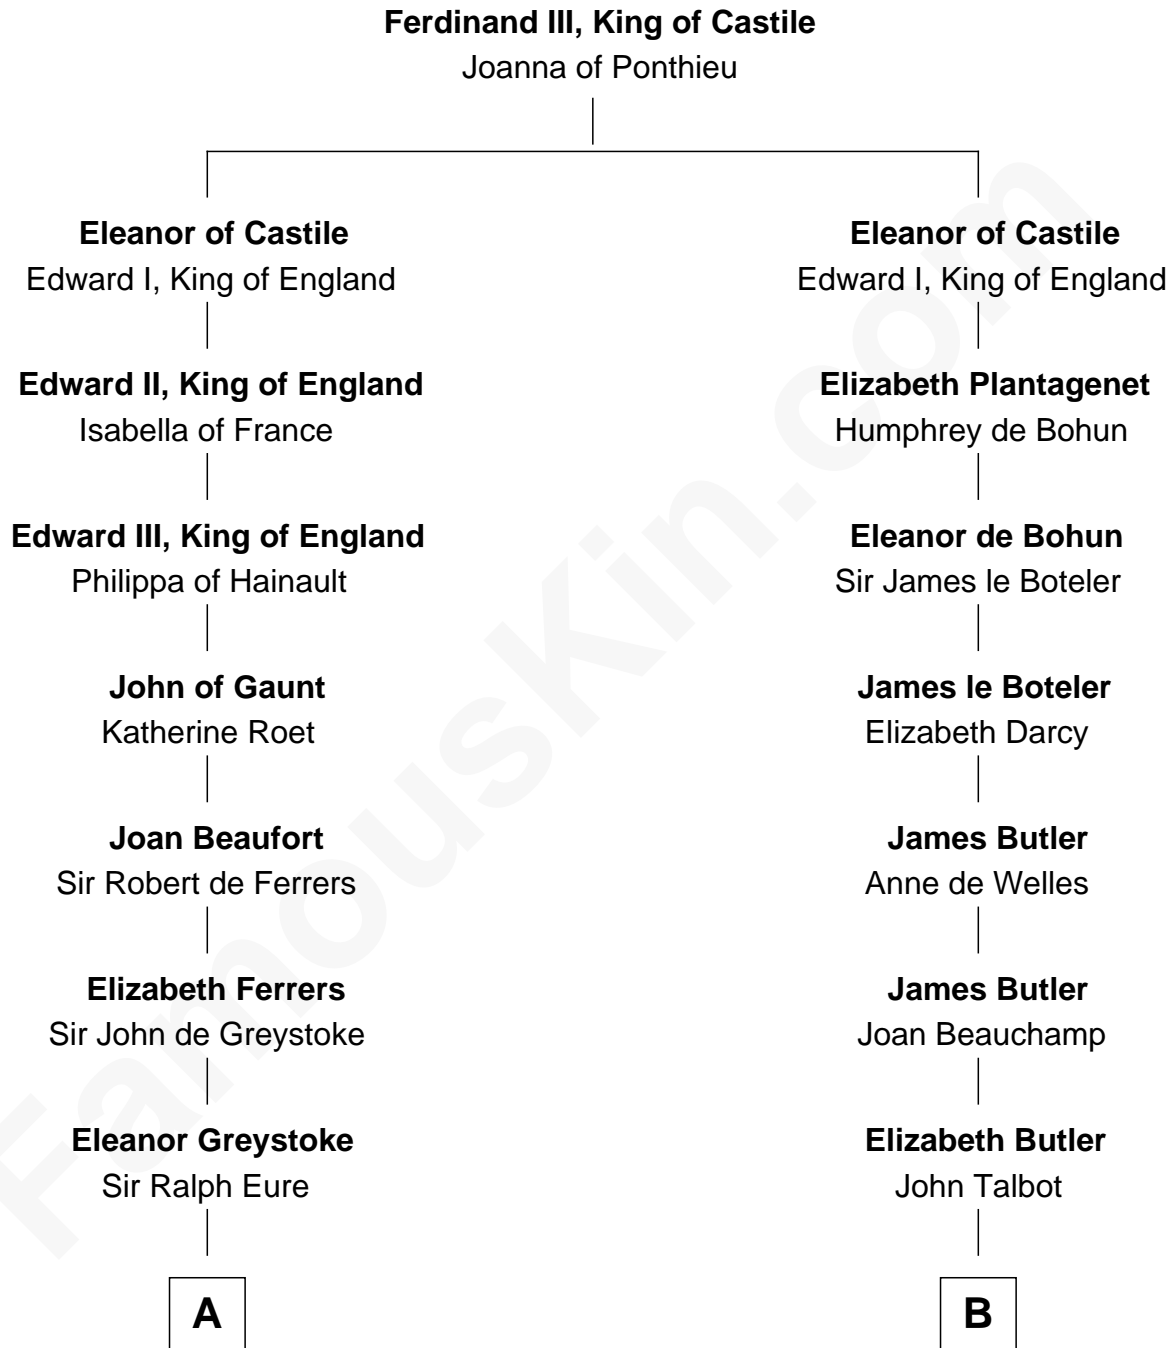

FamousKin.com
Relationship Chart of
William Howard Taft
27th U.S. President

20th cousin 1 time removed of
Olivia De Havilland
Movie Actress

C

Abner Rawson

Mary Allen

Rhoda Rawson

Aaron Taft

Peter Rawson Taft

Sylvia Howard

Alphonso Taft

Louisa Maria Torrey

William Howard Taft

27th U.S. President

D

John Molesworth

Louise Tomkyns

Margaret Letitia Molesworth

Charles Richard De Havilland

Walter Augustus De Havilland

Lillian Augusta Ruse

Olivia De Havilland

Movie Actress