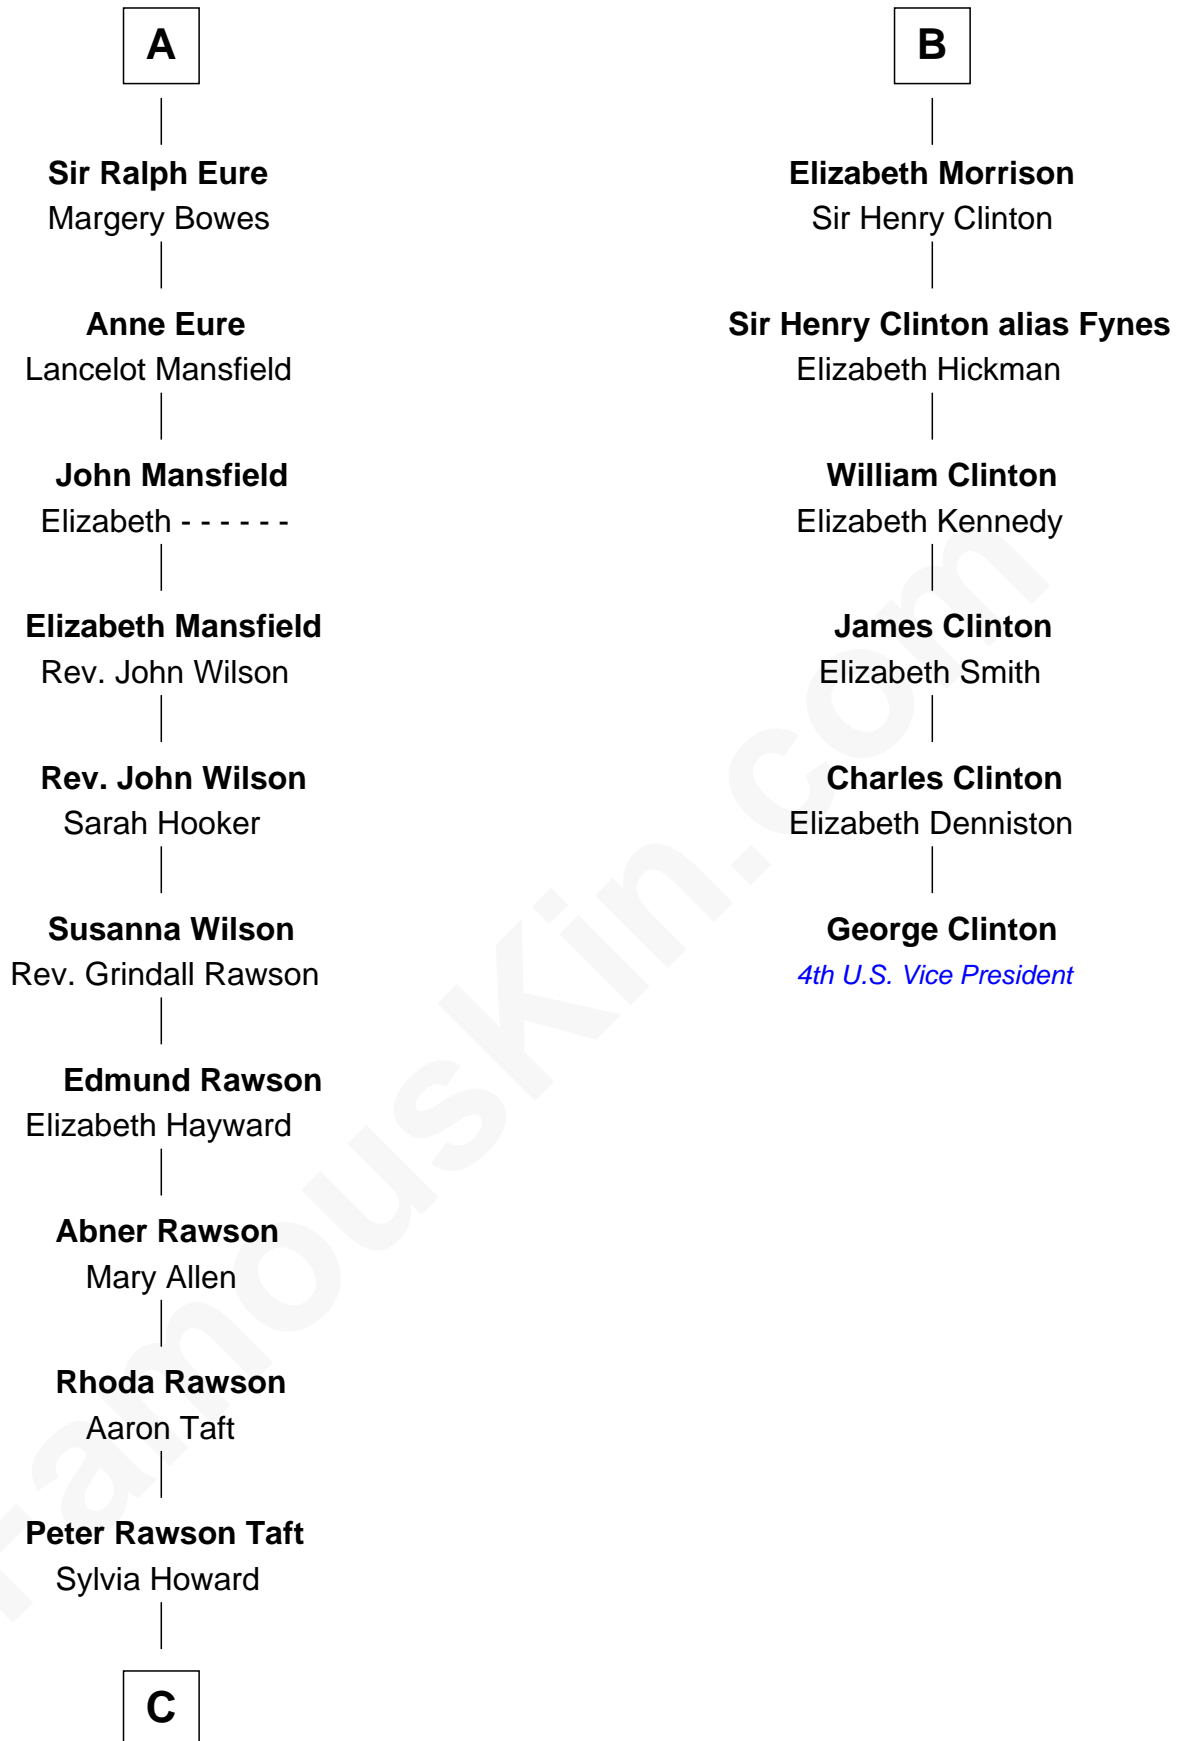

FamousKin.com
Relationship Chart of
William Howard Taft
27th U.S. President

12th cousin 6 times removed of
George Clinton
4th U.S. Vice President

C

—
Alphonso Taft
Louisa Maria Torrey

—
William Howard Taft
27th U.S. President

FamousKin.com