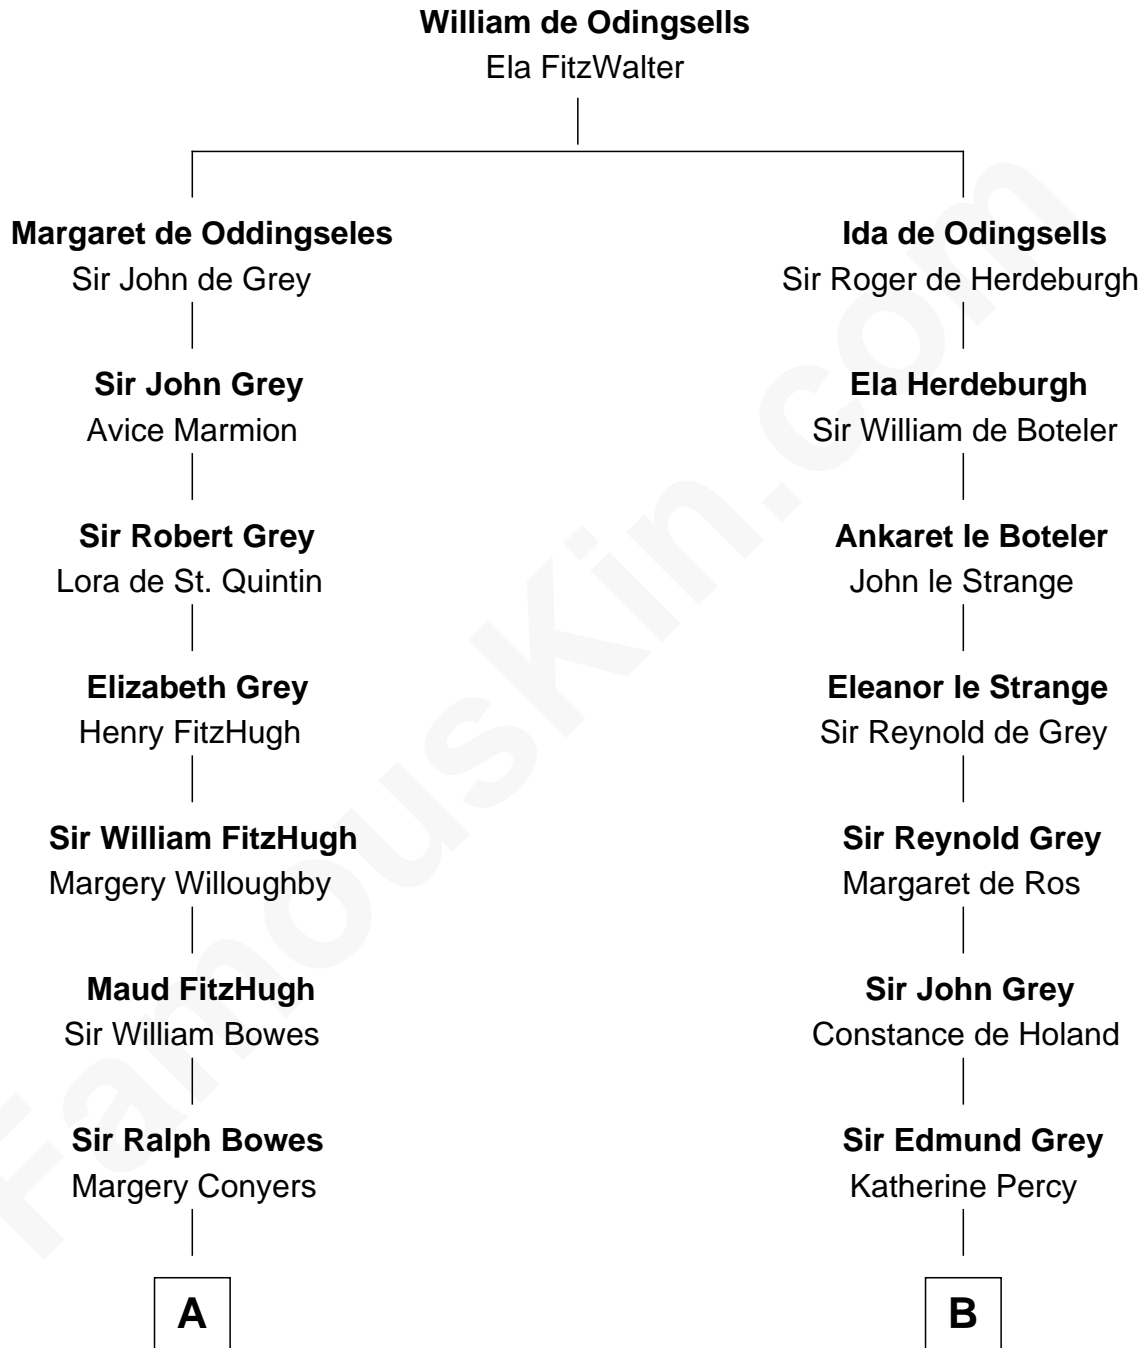

**FamousKin.com**  
**Relationship Chart of**  
**William Howard Taft**  
*27th U.S. President*

**15th cousin 4 times removed of**  
**George Clinton**  
*4th U.S. Vice President*

**C**

—  
**Peter Rawson Taft**

Sylvia Howard

—  
**Alphonso Taft**

Louisa Maria Torrey

—  
**William Howard Taft**

*27th U.S. President*

FamousKin.com