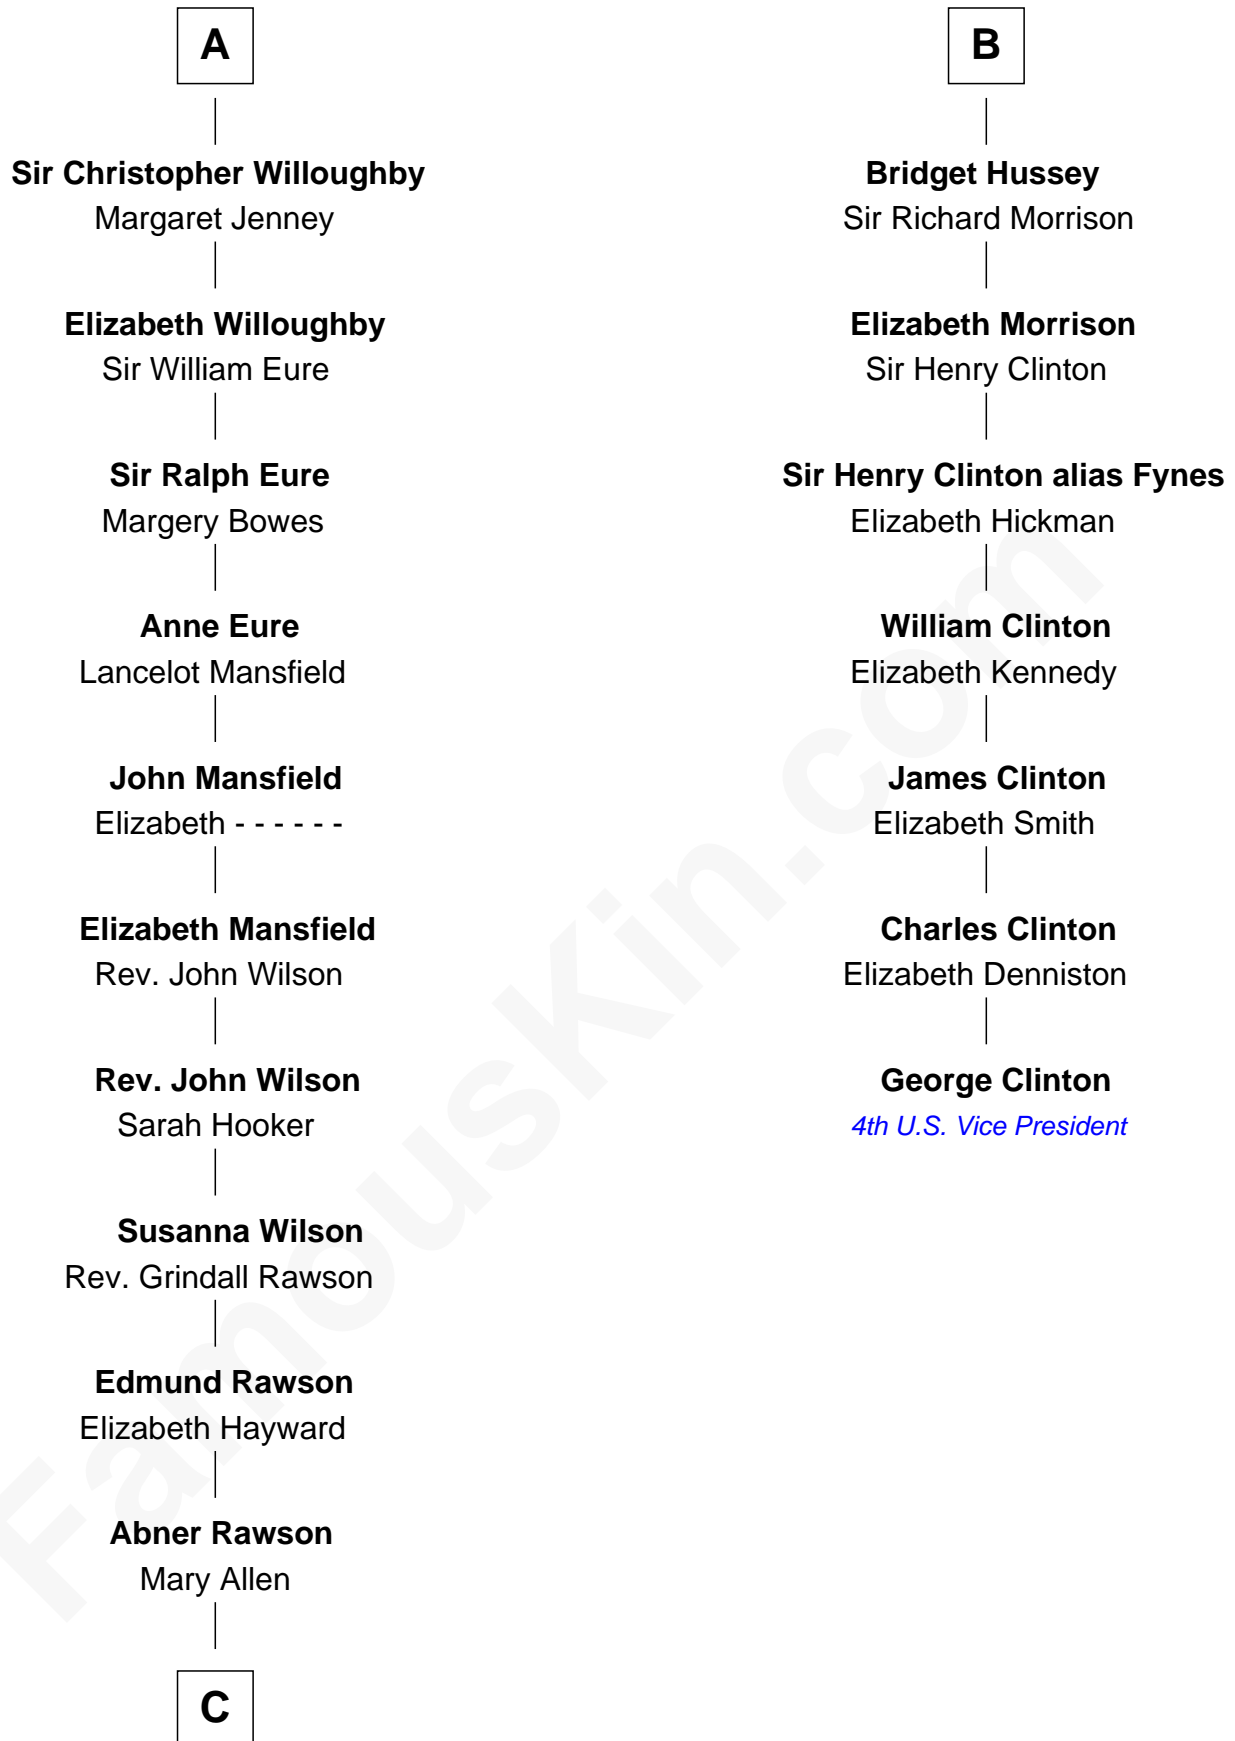

FamousKin.com
Relationship Chart of
William Howard Taft
27th U.S. President

13th cousin 7 times removed of
George Clinton
4th U.S. Vice President

Margaret of France
 Edward I, King of England

C

—
Rhoda Rawson

Aaron Taft

—
Peter Rawson Taft

Sylvia Howard

—
Alphonso Taft

Louisa Maria Torrey

—
William Howard Taft

27th U.S. President

FamousKin.com