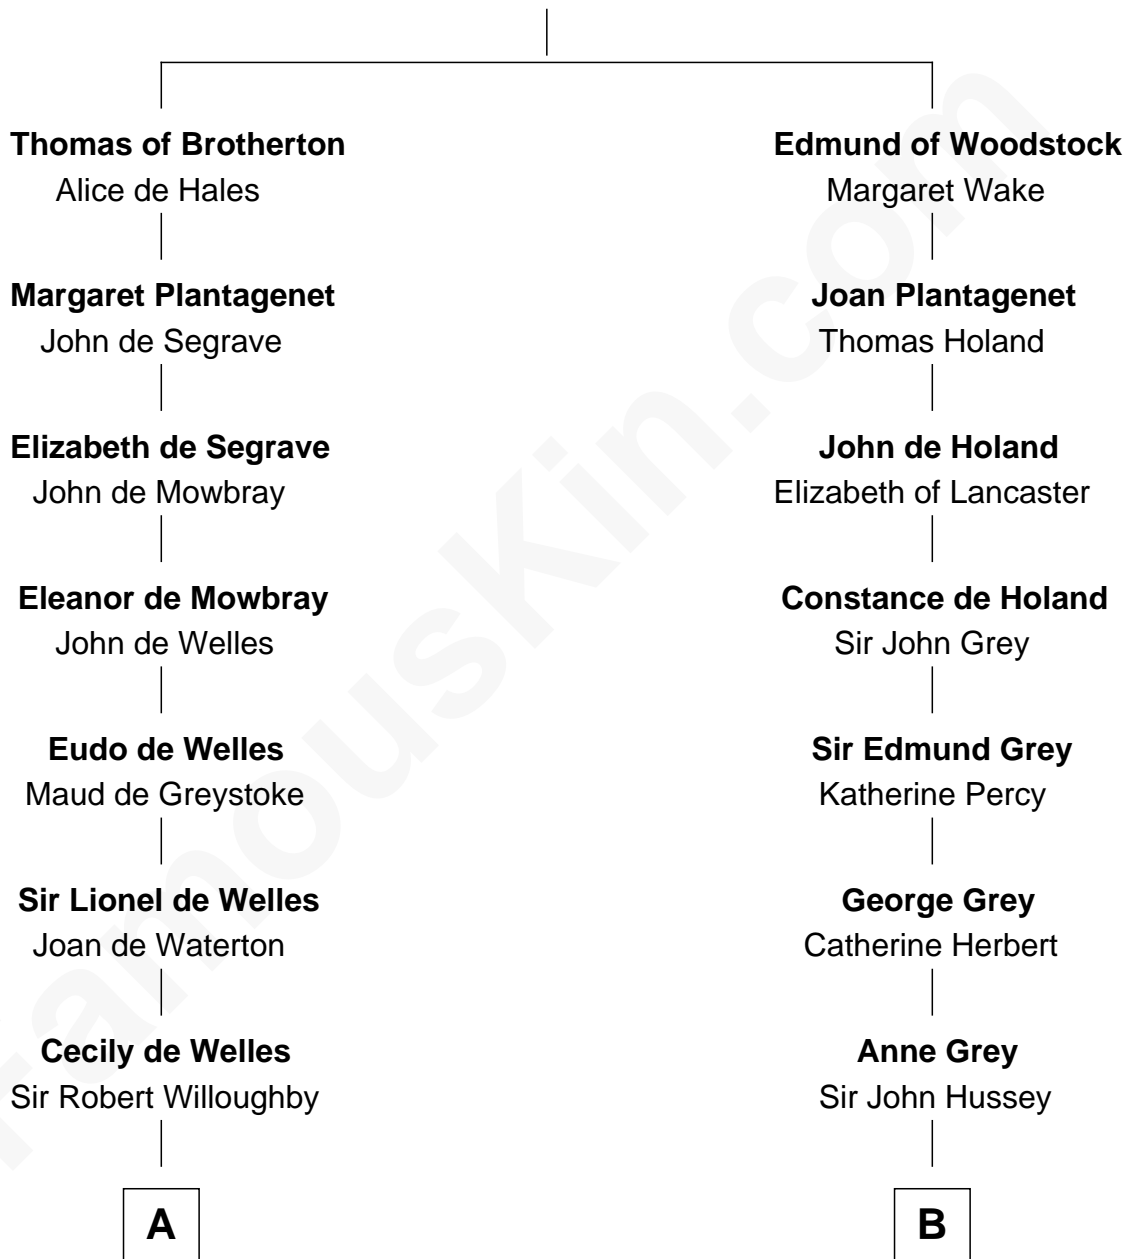

FamousKin.com
Relationship Chart of
William Howard Taft
27th U.S. President

13th cousin 7 times removed of
George Clinton
4th U.S. Vice President

Margaret of France
 Edward I, King of England

C

—
Rhoda Rawson

Aaron Taft

—
Peter Rawson Taft

Sylvia Howard

—
Alphonso Taft

Louisa Maria Torrey

—
William Howard Taft

27th U.S. President

FamousKin.com