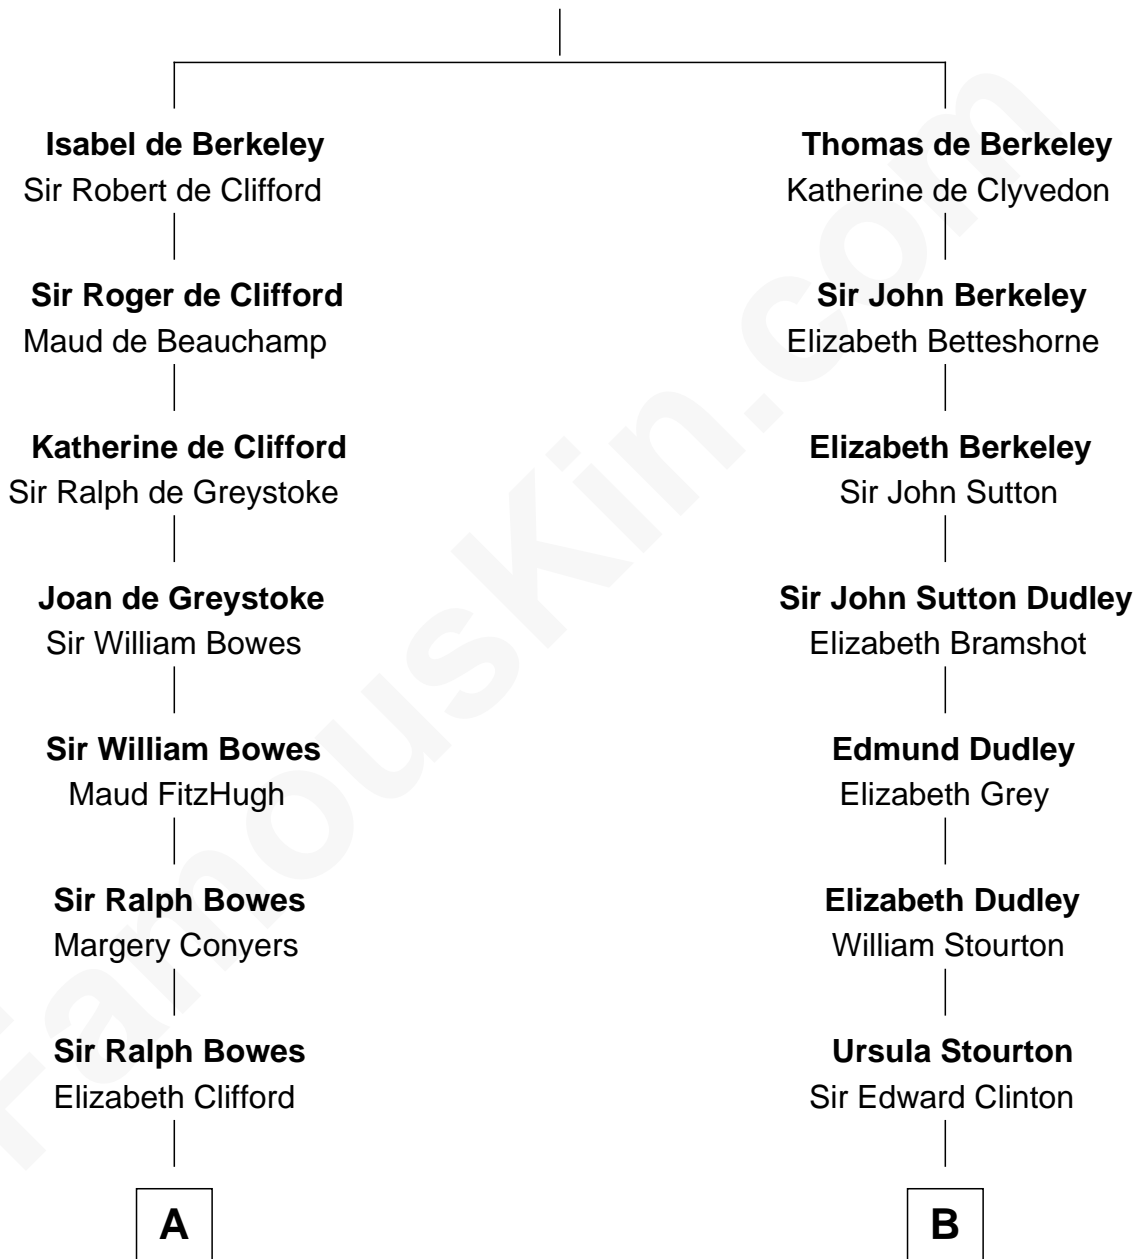

**FamousKin.com**  
**Relationship Chart of**  
**William Howard Taft**  
*27th U.S. President*

**12th cousin 6 times removed of**  
**George Clinton**  
*4th U.S. Vice President*

**Sir Maurice de Berkeley**  
 Eve la Zouche

**C**

—  
**Alphonso Taft**  
Louisa Maria Torrey

—  
**William Howard Taft**  
*27th U.S. President*

FamousKin.com