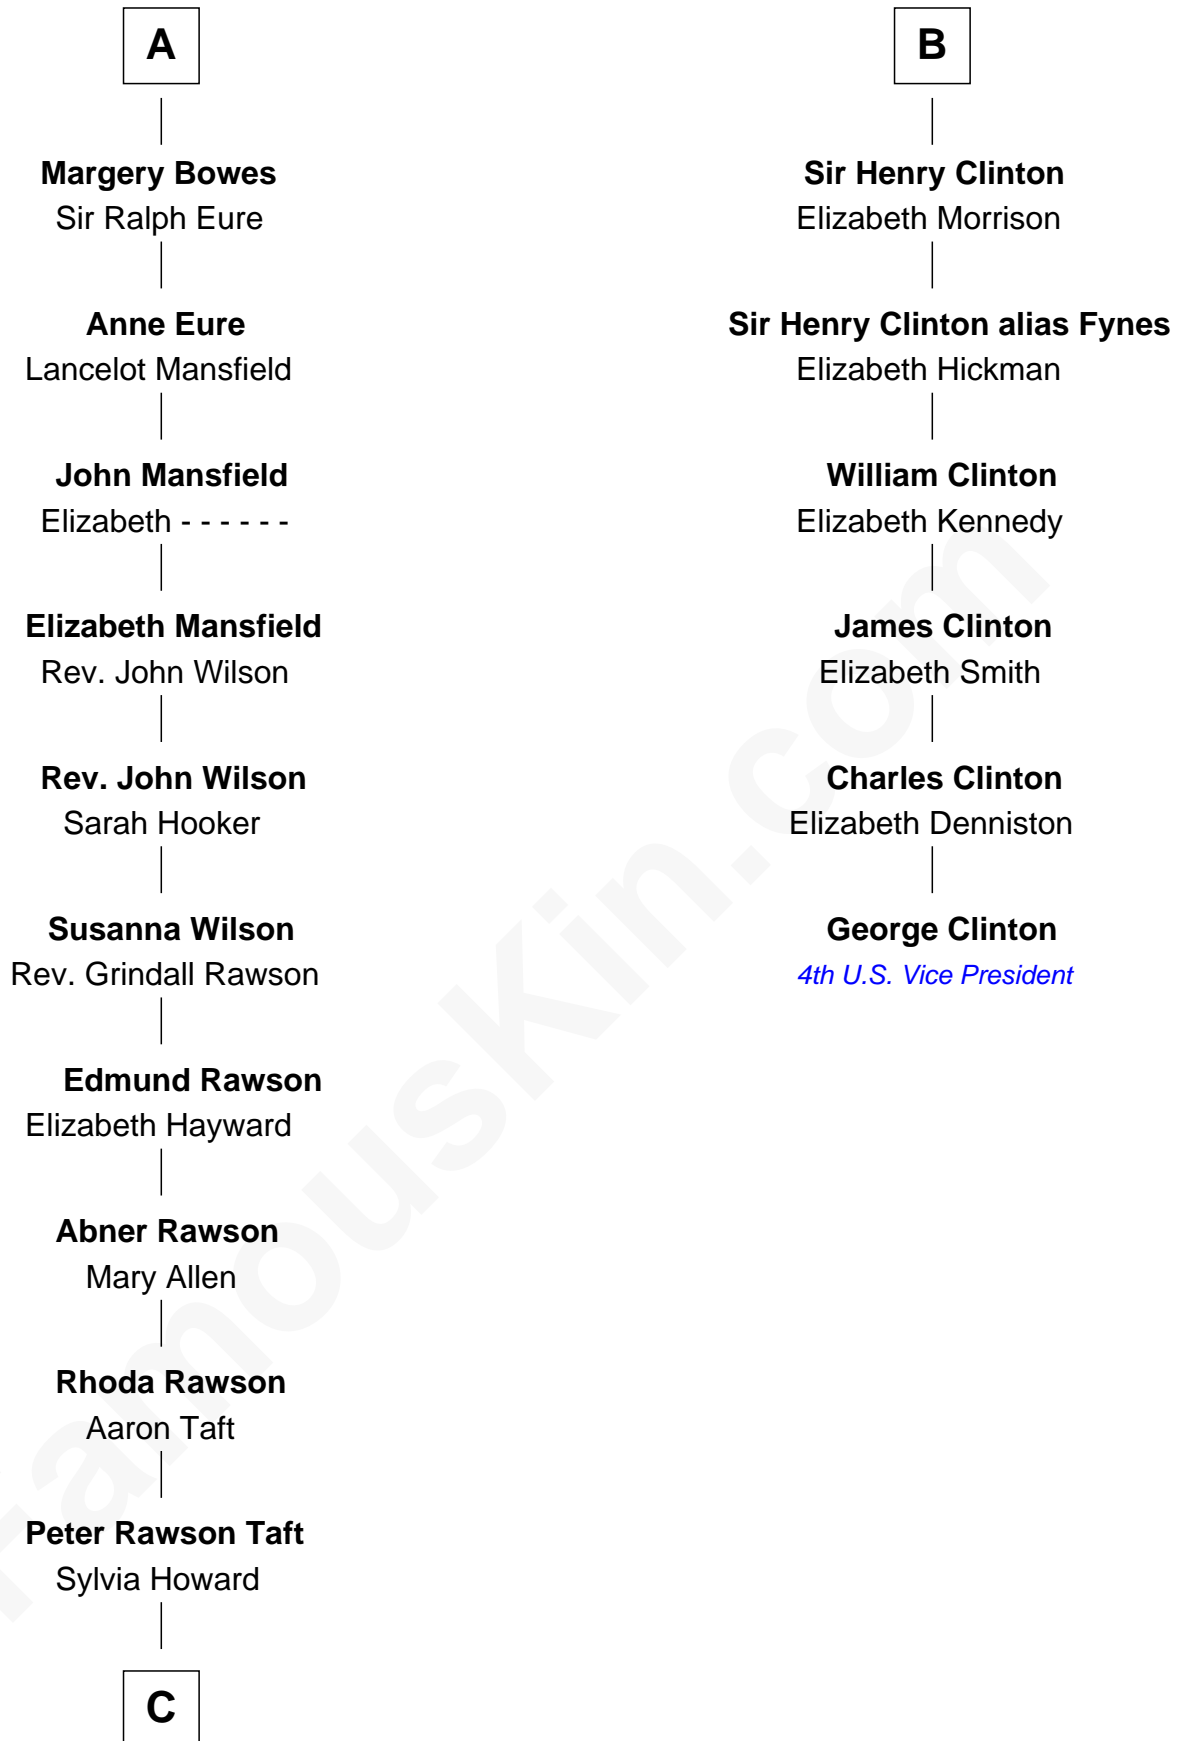

**FamousKin.com**  
**Relationship Chart of**  
**William Howard Taft**  
*27th U.S. President*

**12th cousin 6 times removed of**  
**George Clinton**  
*4th U.S. Vice President*

**Sir Maurice de Berkeley**  
 Eve la Zouche

**C**

—  
**Alphonso Taft**  
Louisa Maria Torrey

—  
**William Howard Taft**  
*27th U.S. President*

FamousKin.com