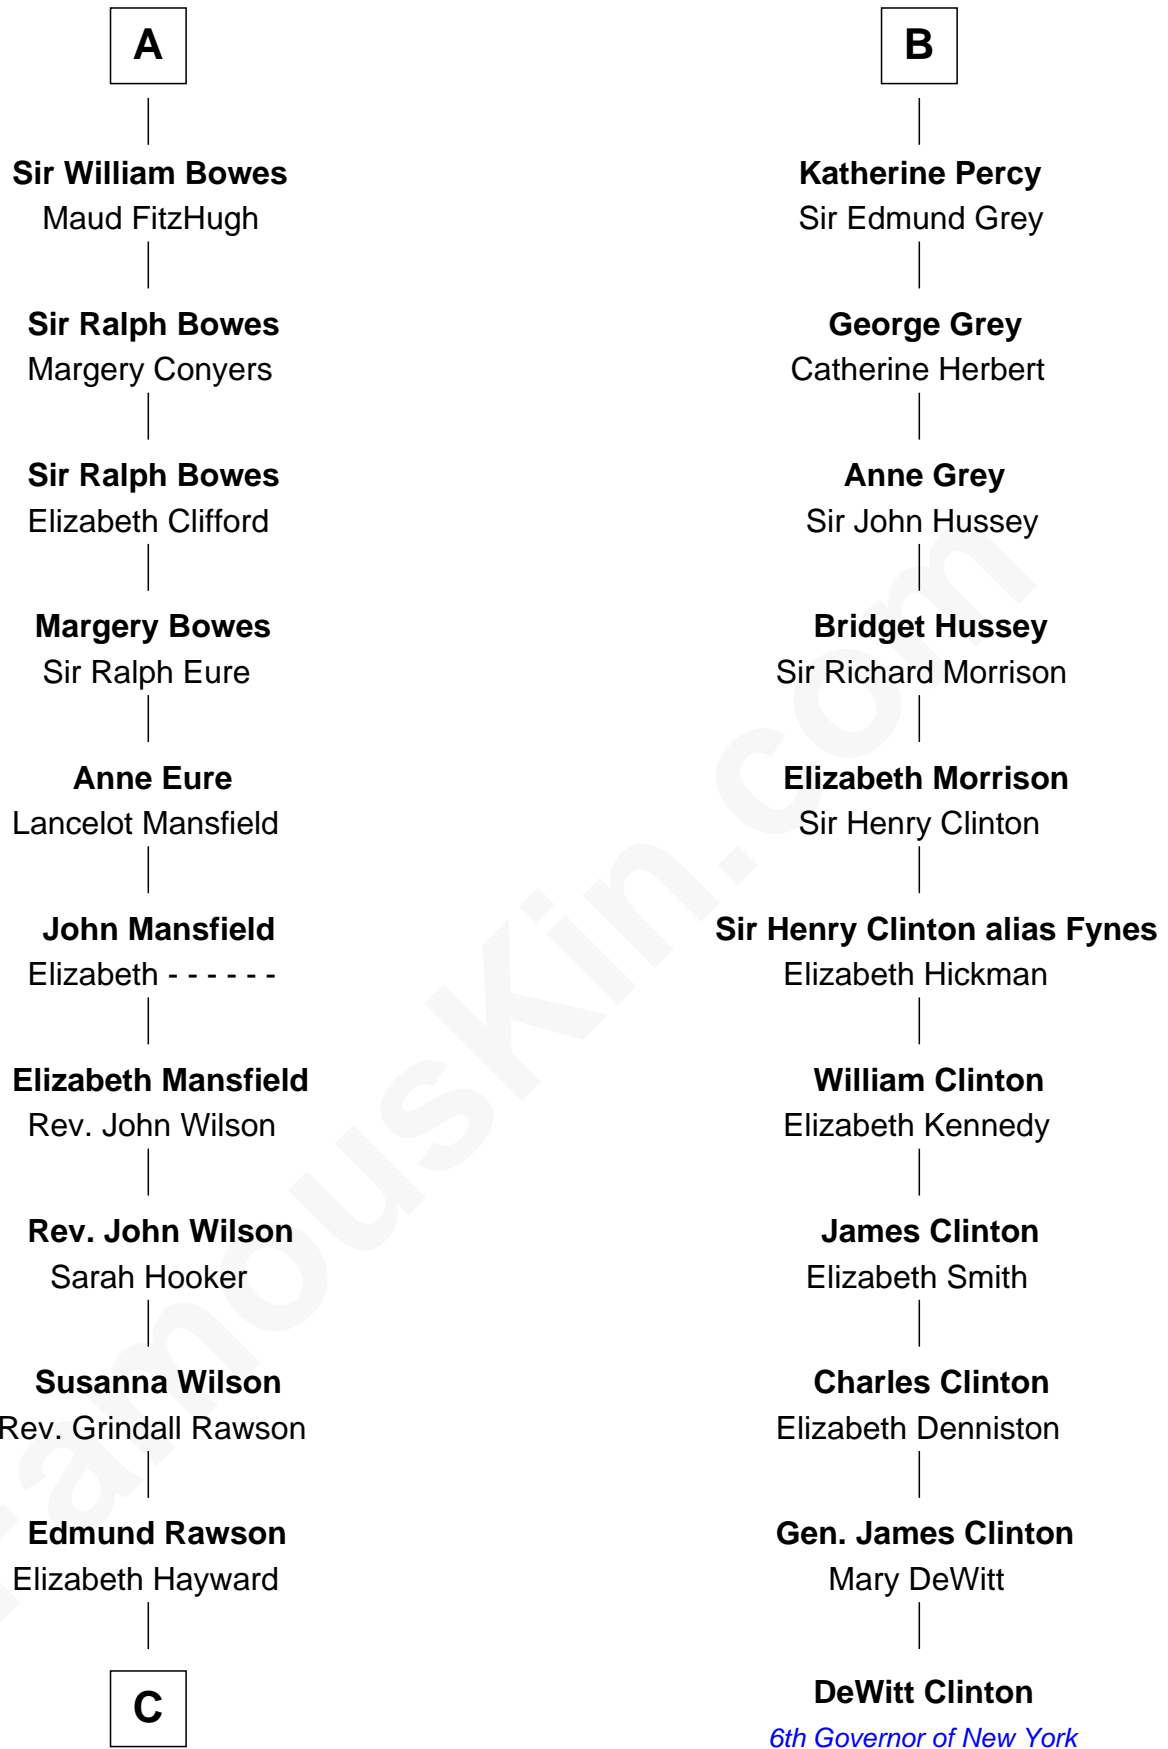

**FamousKin.com**  
**Relationship Chart of**  
**William Howard Taft**  
*27th U.S. President*

17th cousin 4 times removed of

**DeWitt Clinton**  
*6th Governor of New York*

**C**

Abner Rawson

Mary Allen

Rhoda Rawson

Aaron Taft

Peter Rawson Taft

Sylvia Howard

Alphonso Taft

Louisa Maria Torrey

William Howard Taft

*27th U.S. President*

FamousKin.com