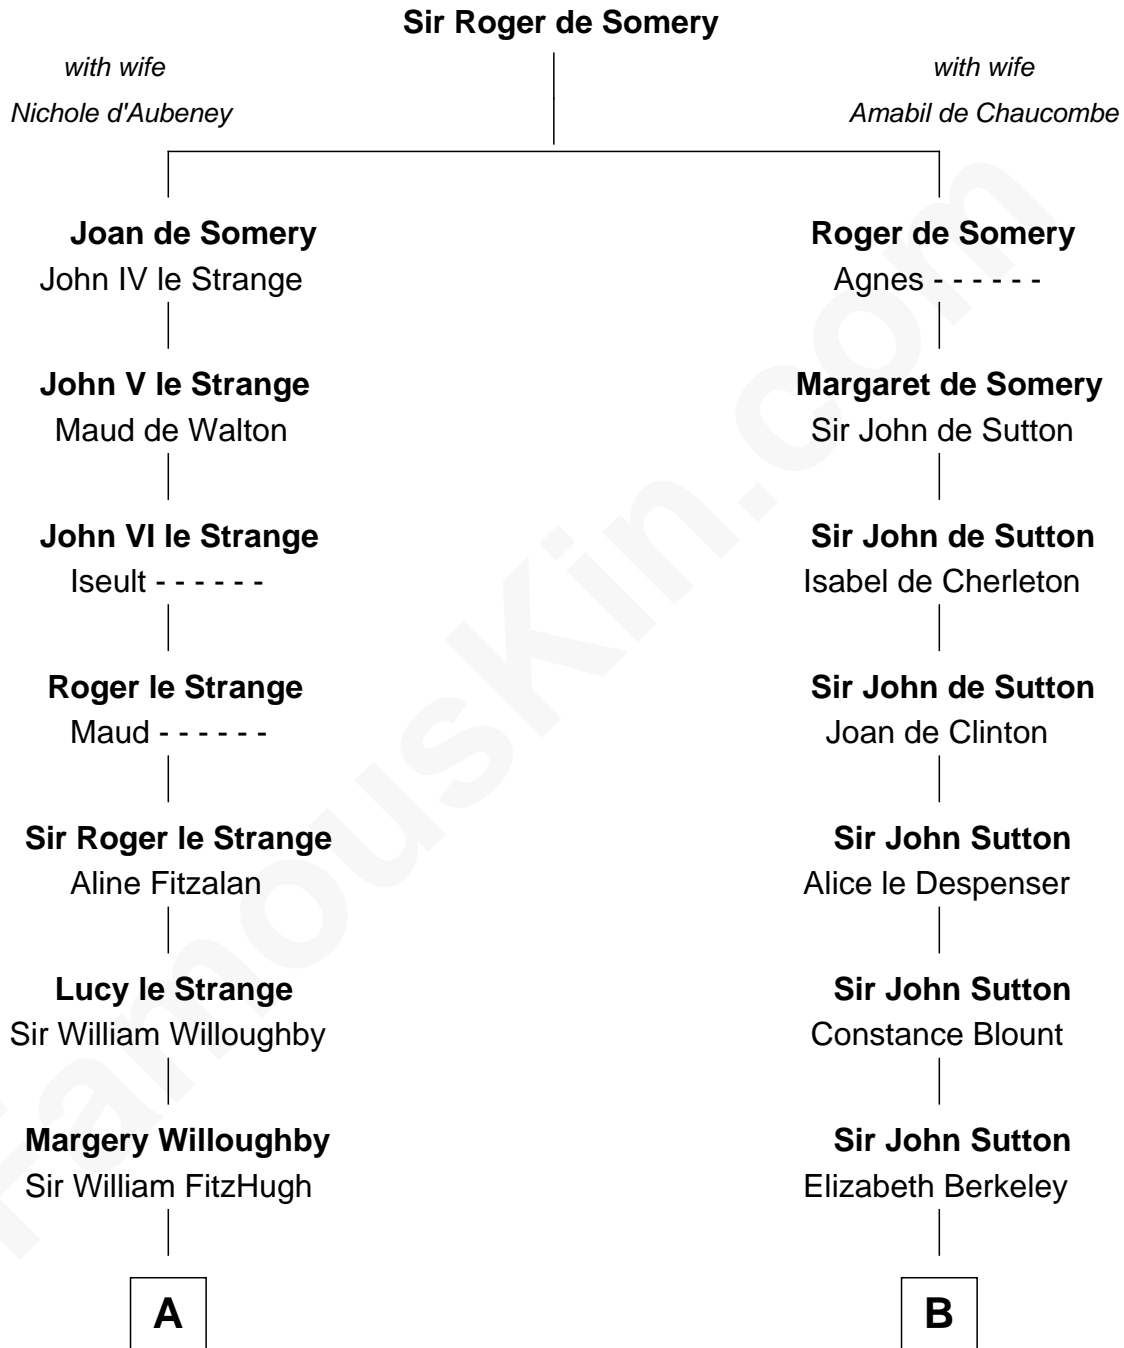

FamousKin.com
Relationship Chart of
William Howard Taft
27th U.S. President

17th cousin 4 times removed of
DeWitt Clinton
6th Governor of New York

C

Abner Rawson

Mary Allen

Rhoda Rawson

Aaron Taft

Peter Rawson Taft

Sylvia Howard

Alphonso Taft

Louisa Maria Torrey

William Howard Taft

27th U.S. President

FamousKin.com