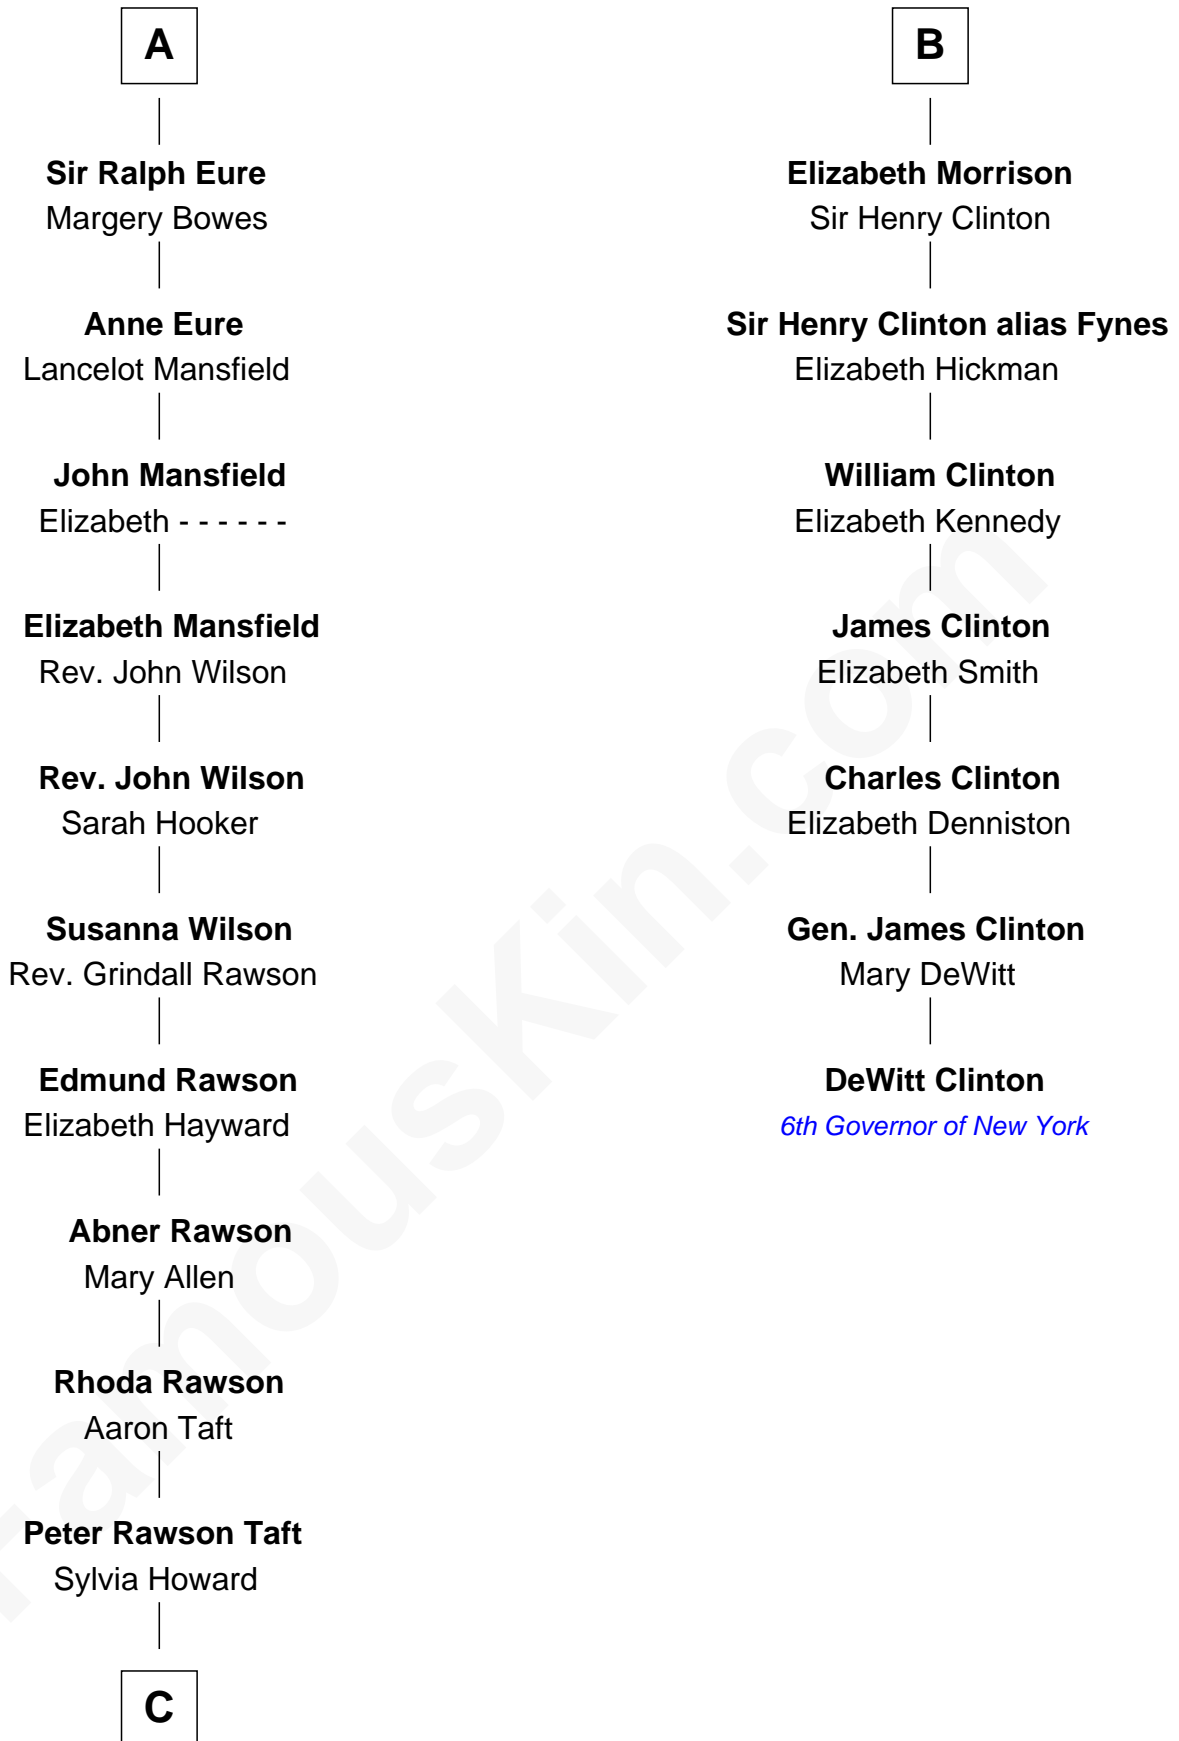

FamousKin.com
Relationship Chart of
William Howard Taft
27th U.S. President

13th cousin 5 times removed of
DeWitt Clinton
6th Governor of New York

C

—
Alphonso Taft
Louisa Maria Torrey

—
William Howard Taft
27th U.S. President