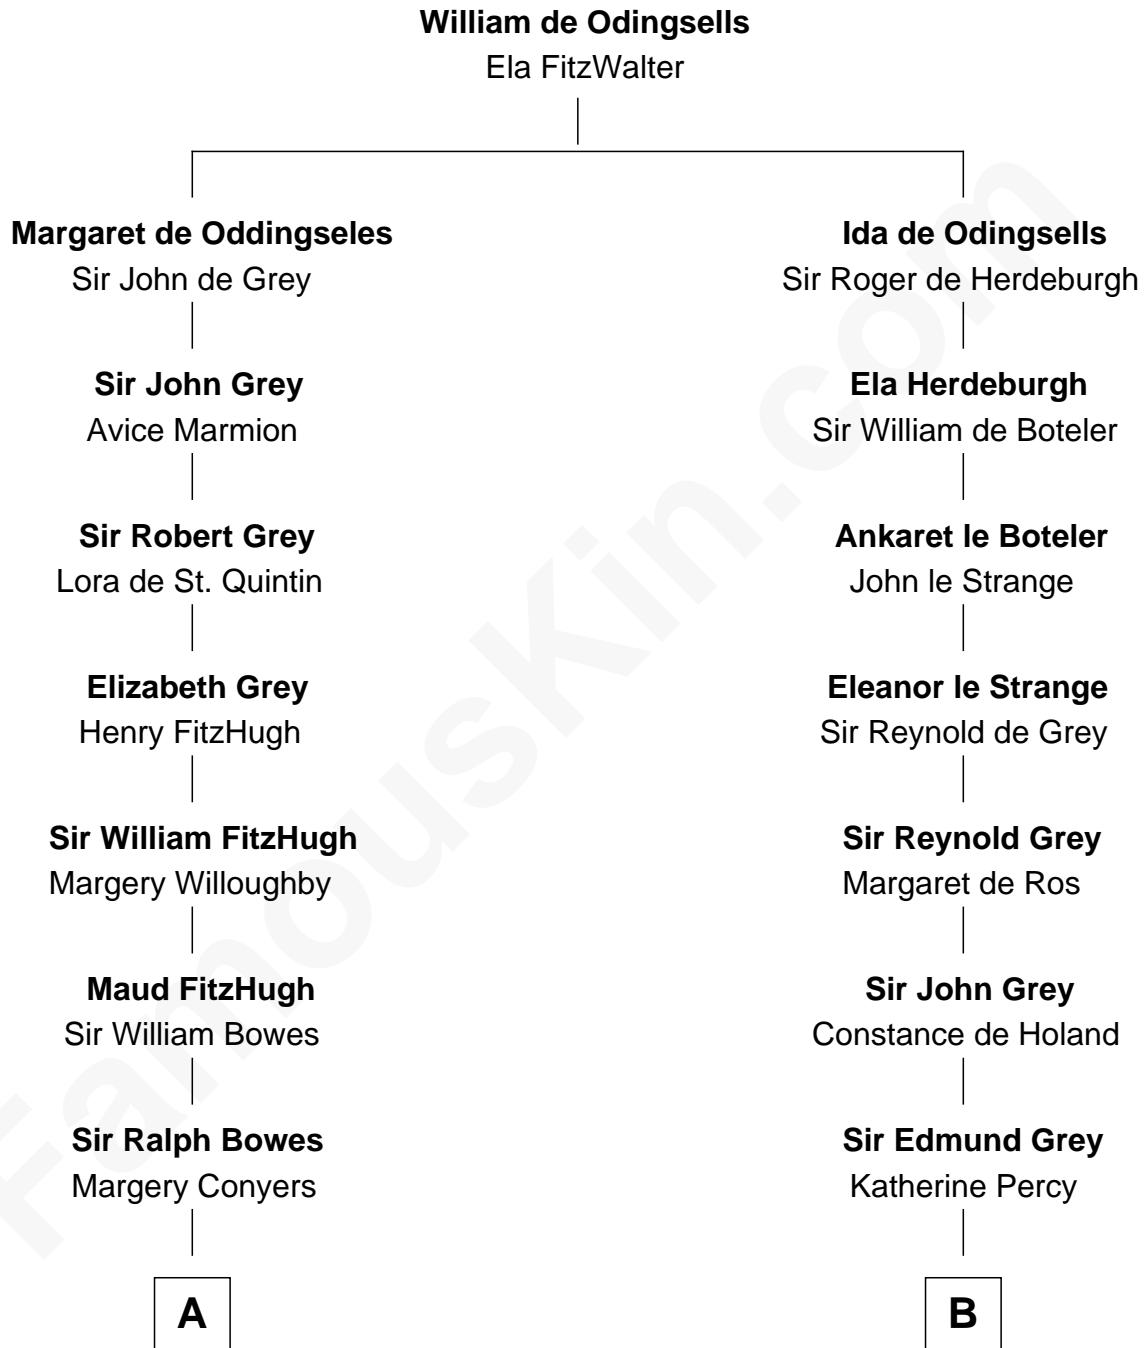

FamousKin.com
Relationship Chart of
William Howard Taft
27th U.S. President

16th cousin 3 times removed of

DeWitt Clinton
6th Governor of New York

C

—
Peter Rawson Taft

Sylvia Howard

—
Alphonso Taft

Louisa Maria Torrey

—
William Howard Taft

27th U.S. President

FamousKin.com