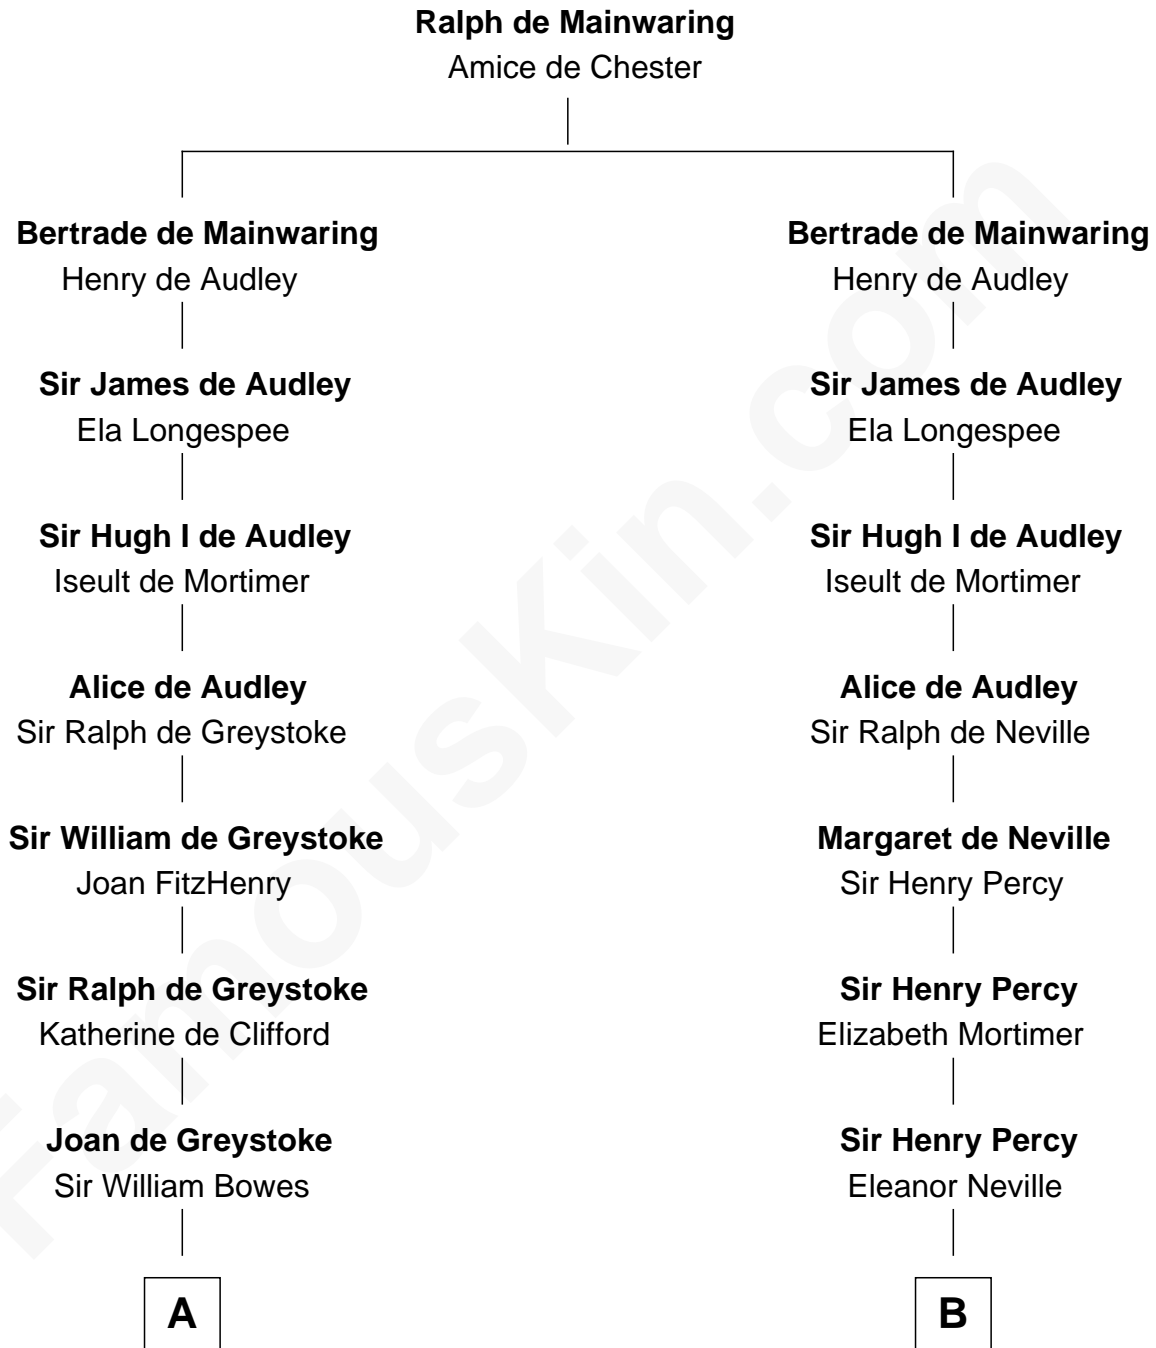

**FamousKin.com**  
**Relationship Chart of**  
**William Howard Taft**  
*27th U.S. President*

**17th cousin 4 times removed of**  
**DeWitt Clinton**  
*6th Governor of New York*

**C**

Abner Rawson

Mary Allen

Rhoda Rawson

Aaron Taft

Peter Rawson Taft

Sylvia Howard

Alphonso Taft

Louisa Maria Torrey

William Howard Taft

*27th U.S. President*