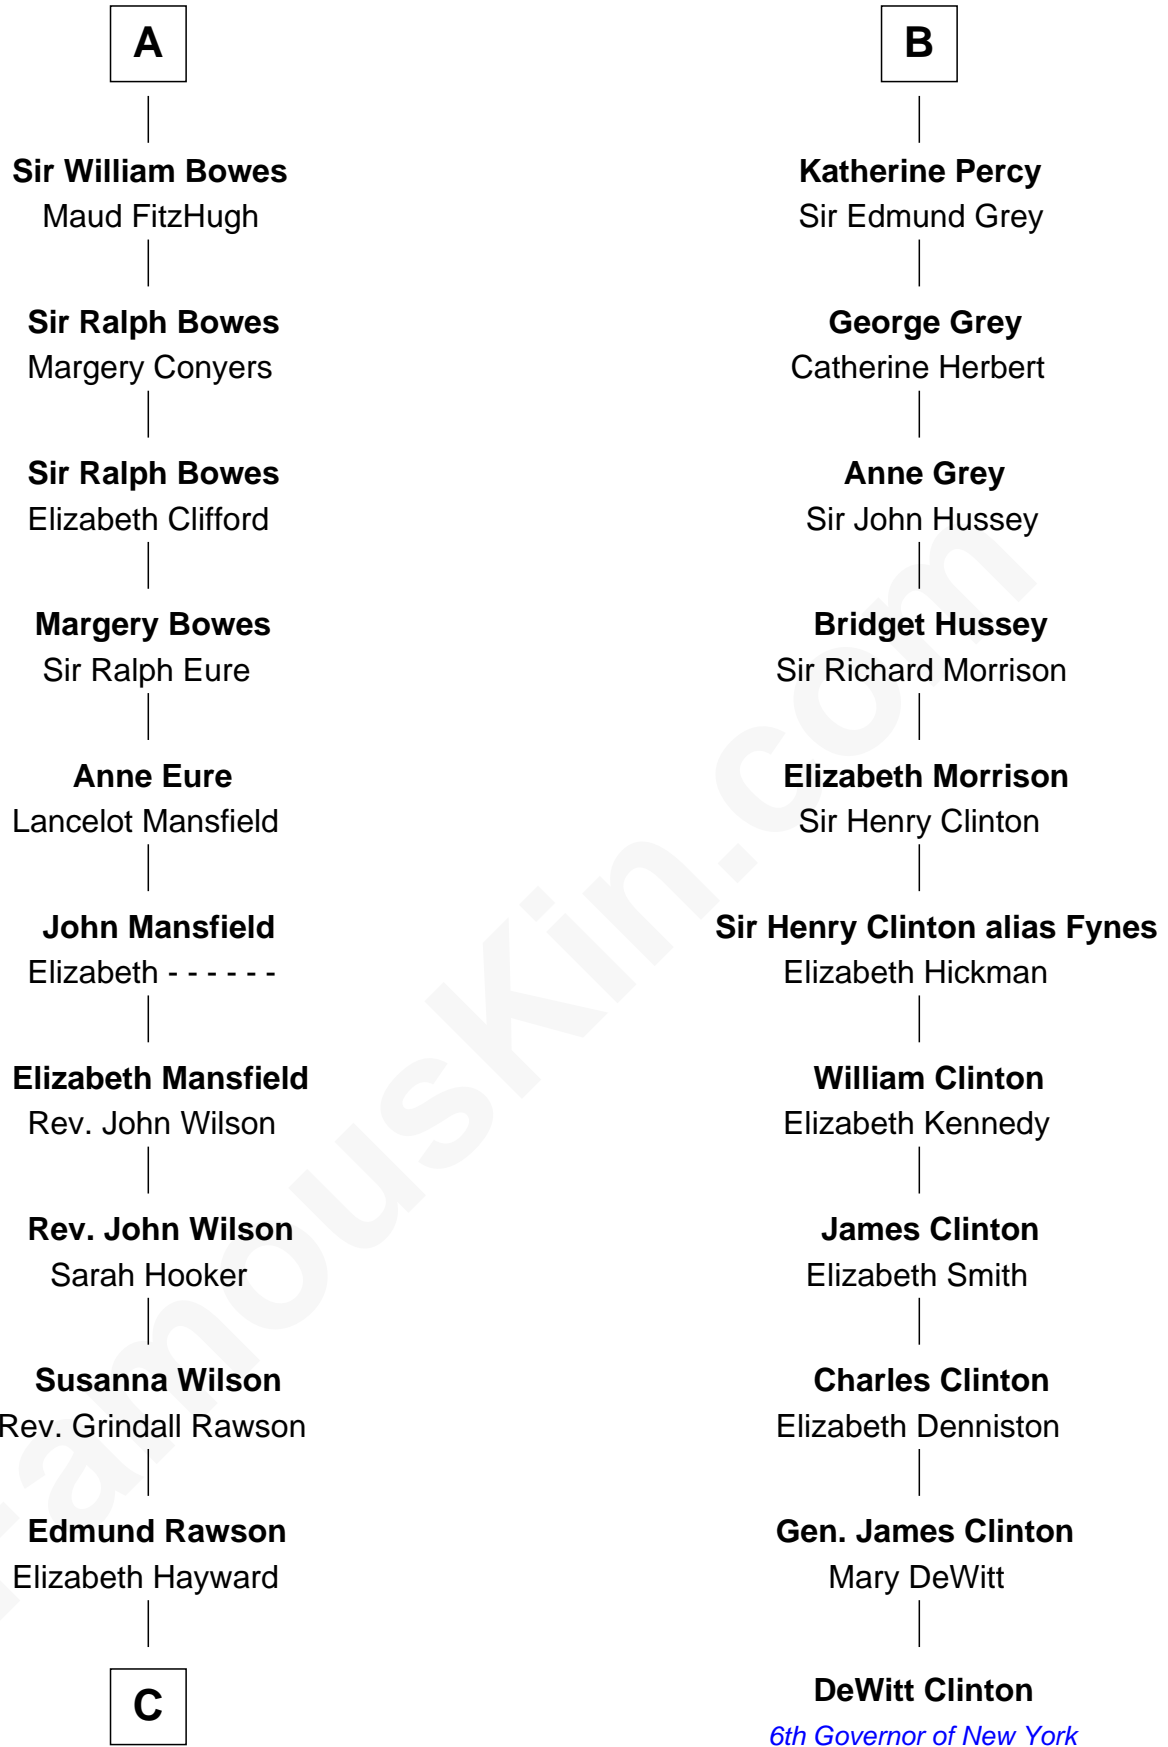

**FamousKin.com**  
**Relationship Chart of**  
**William Howard Taft**  
*27th U.S. President*

**17th cousin 4 times removed of**  
**DeWitt Clinton**  
*6th Governor of New York*

**C**

Abner Rawson

Mary Allen

Rhoda Rawson

Aaron Taft

Peter Rawson Taft

Sylvia Howard

Alphonso Taft

Louisa Maria Torrey

William Howard Taft

*27th U.S. President*