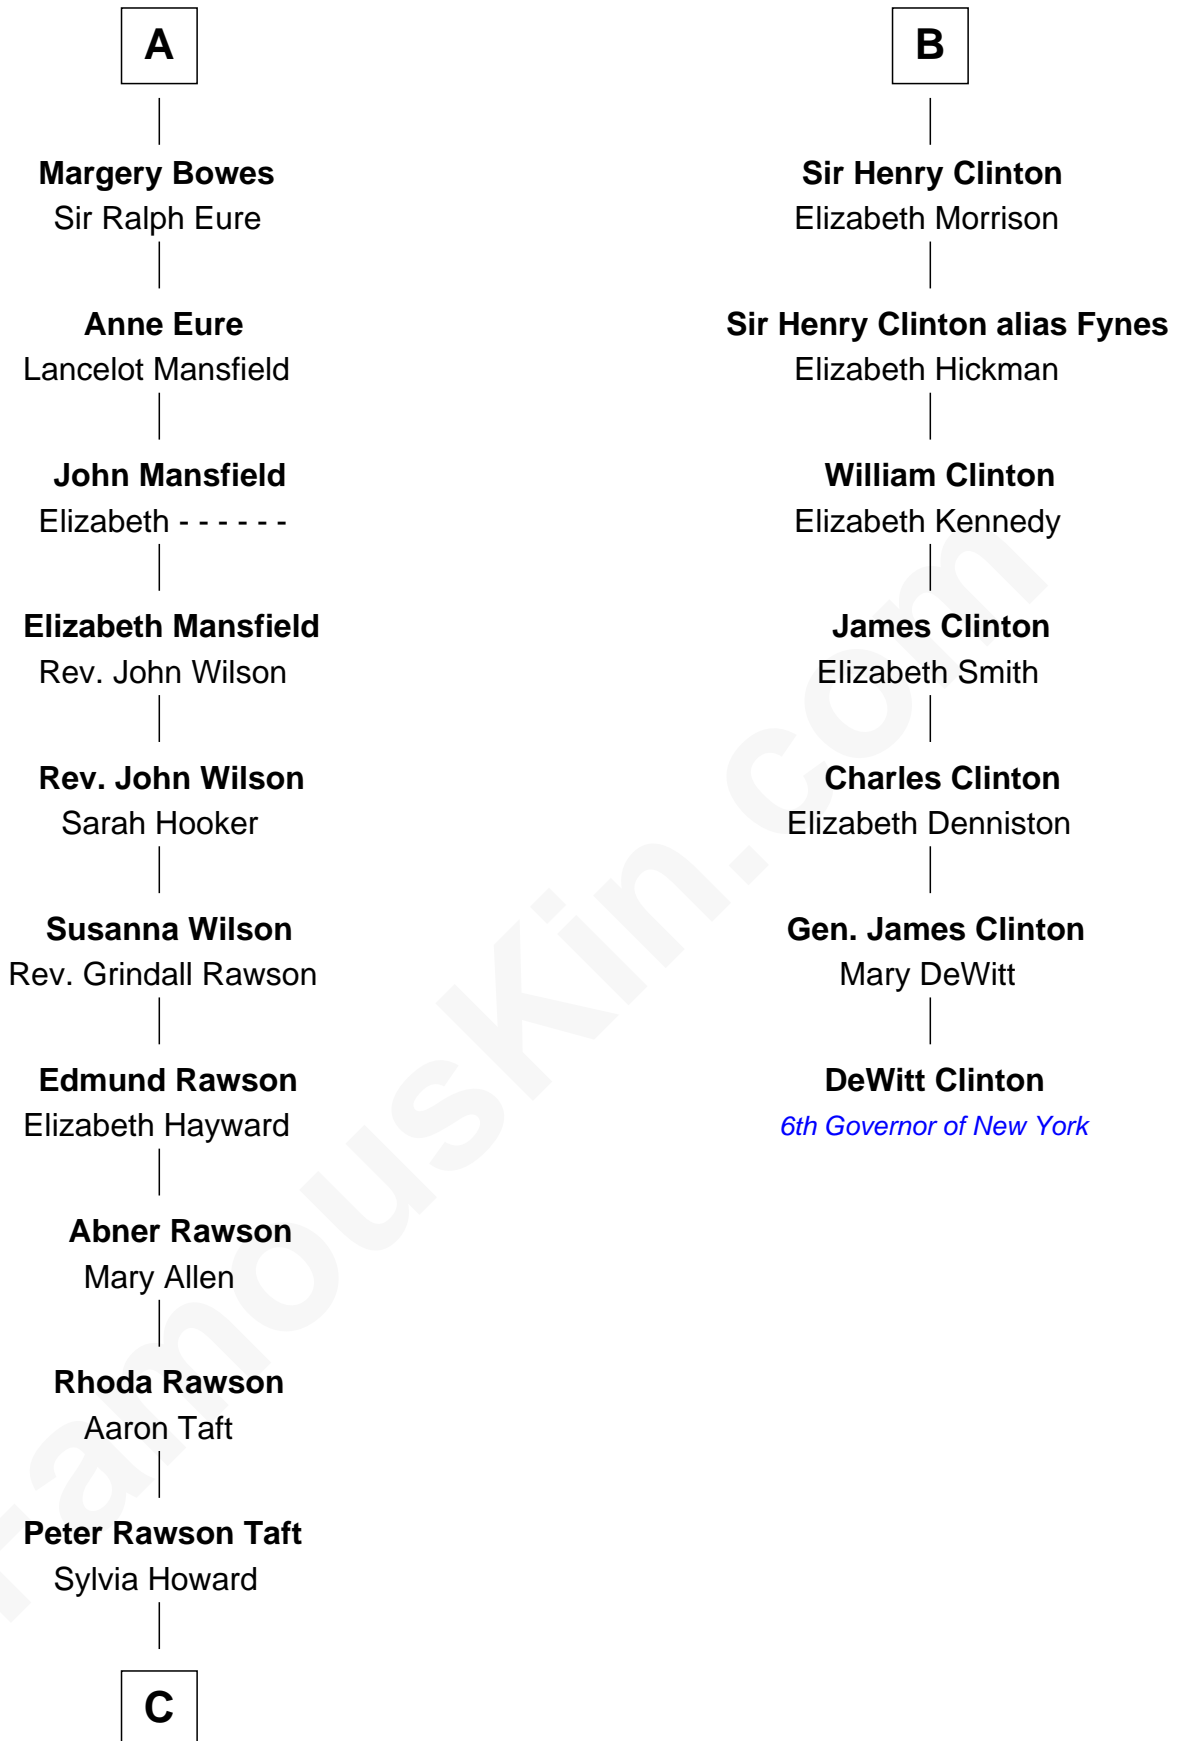

**FamousKin.com**  
**Relationship Chart of**  
**William Howard Taft**  
*27th U.S. President*

**13th cousin 5 times removed of**  
**DeWitt Clinton**  
*6th Governor of New York*

**Sir Maurice de Berkeley**  
 Eve la Zouche

**C**

—  
**Alphonso Taft**  
Louisa Maria Torrey

—  
**William Howard Taft**  
*27th U.S. President*

FamousKin.com