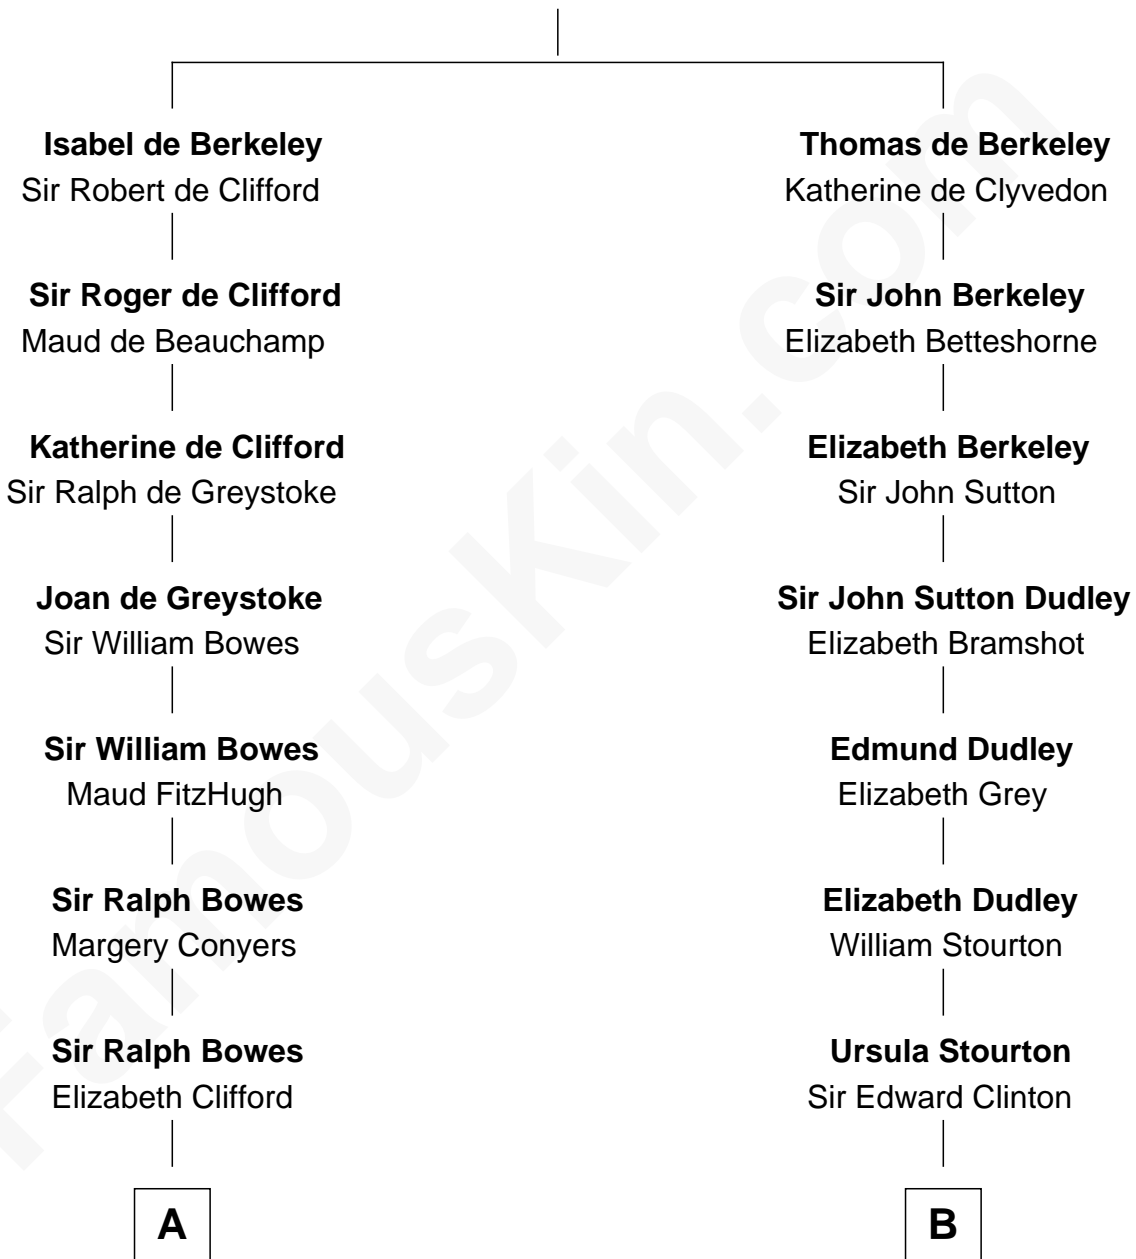

**FamousKin.com**  
**Relationship Chart of**  
**William Howard Taft**  
*27th U.S. President*

**13th cousin 5 times removed of**  
**DeWitt Clinton**  
*6th Governor of New York*

**Sir Maurice de Berkeley**  
 Eve la Zouche

**C**

—  
**Alphonso Taft**  
Louisa Maria Torrey

—  
**William Howard Taft**  
*27th U.S. President*

FamousKin.com