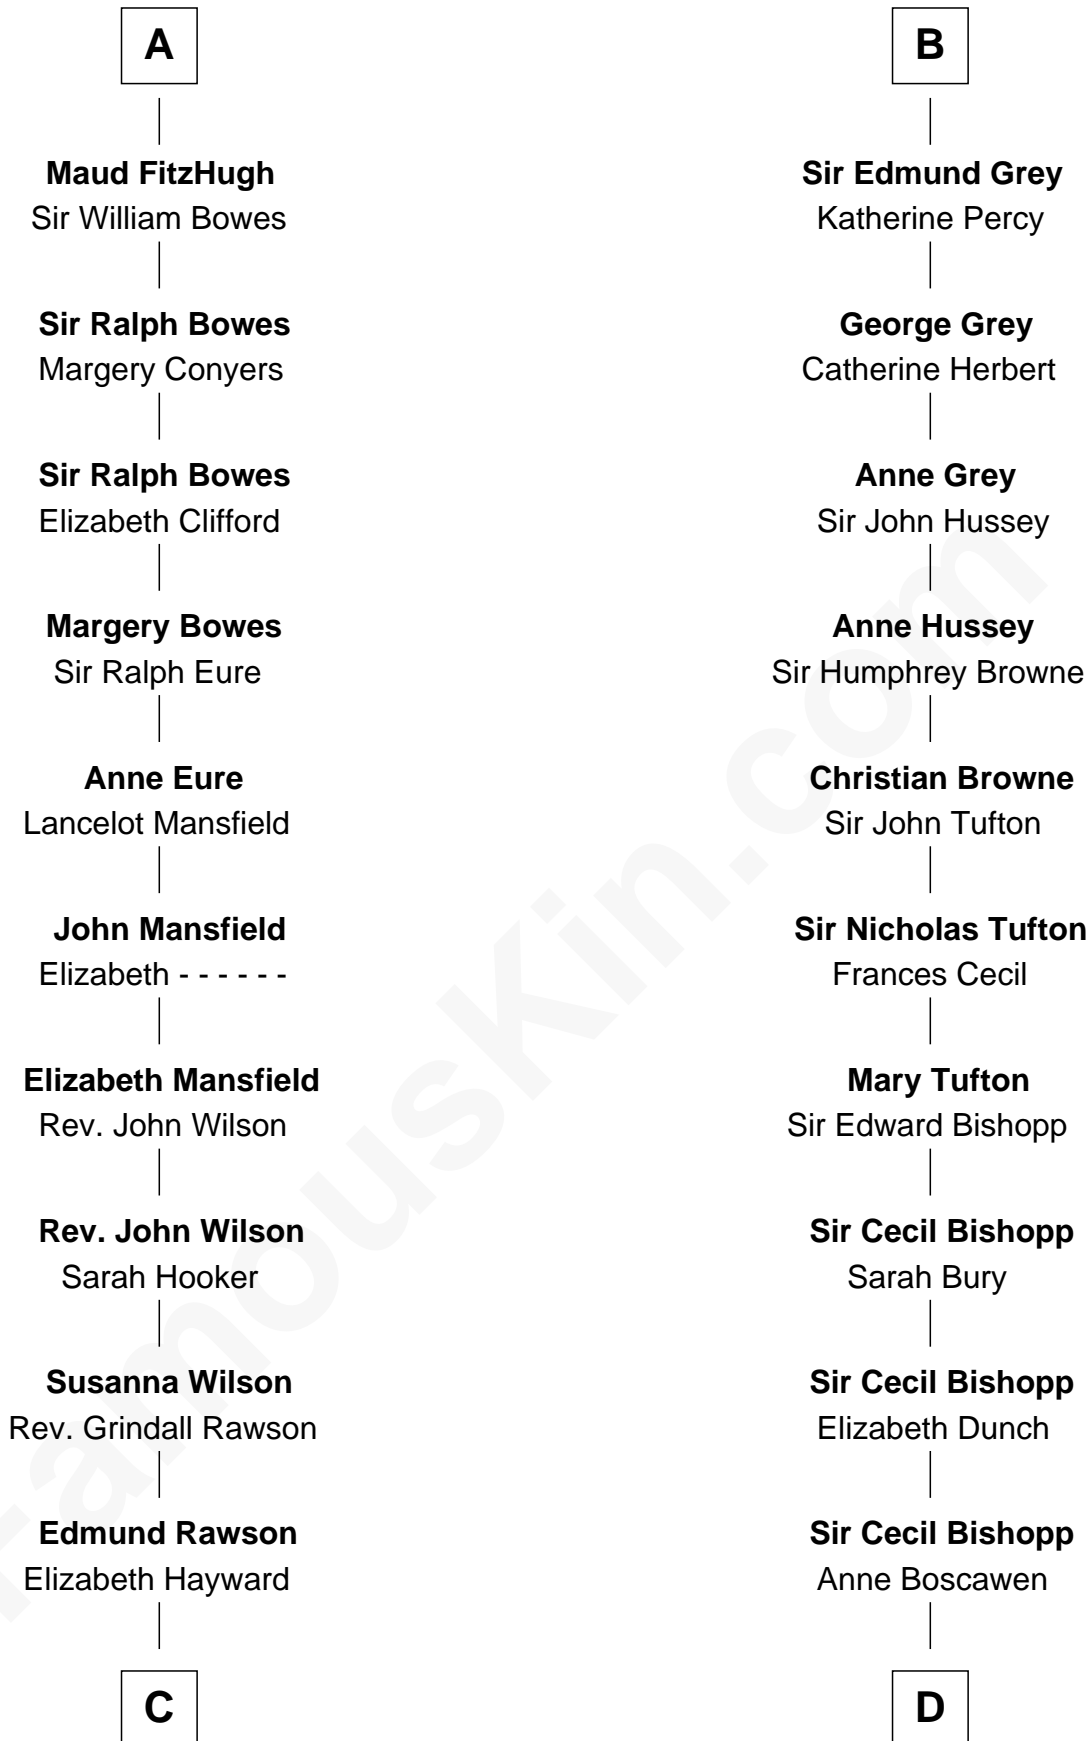

FamousKin.com
Relationship Chart of
William Howard Taft
27th U.S. President

19th cousin 2 times removed of
Lt. Gen. James Brudenell
Leader of the "Charge of the Light Brigade"

C

Abner Rawson

Mary Allen

Rhoda Rawson

Aaron Taft

Peter Rawson Taft

Sylvia Howard

Alphonso Taft

Louisa Maria Torrey

William Howard Taft

27th U.S. President

D