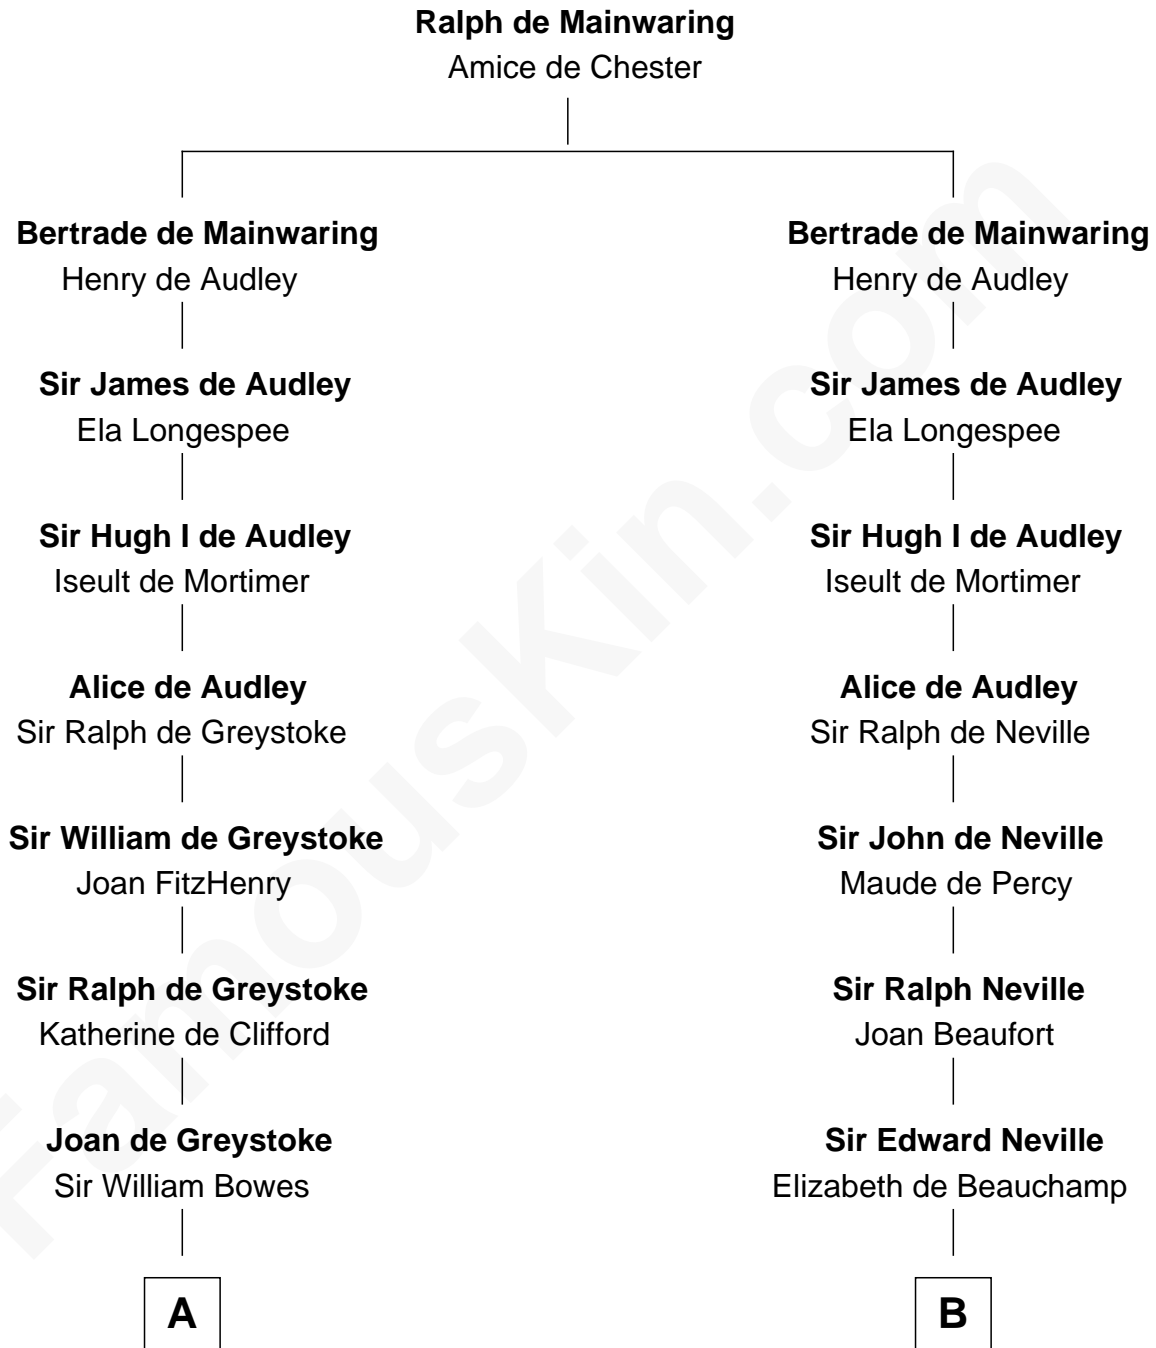

FamousKin.com
Relationship Chart of
William Howard Taft
27th U.S. President

18th cousin 3 times removed of
Lt. Gen. James Brudenell
Leader of the "Charge of the Light Brigade"

C

Abner Rawson

Mary Allen

Rhoda Rawson

Aaron Taft

Peter Rawson Taft

Sylvia Howard

Alphonso Taft

Louisa Maria Torrey

William Howard Taft

27th U.S. President

D