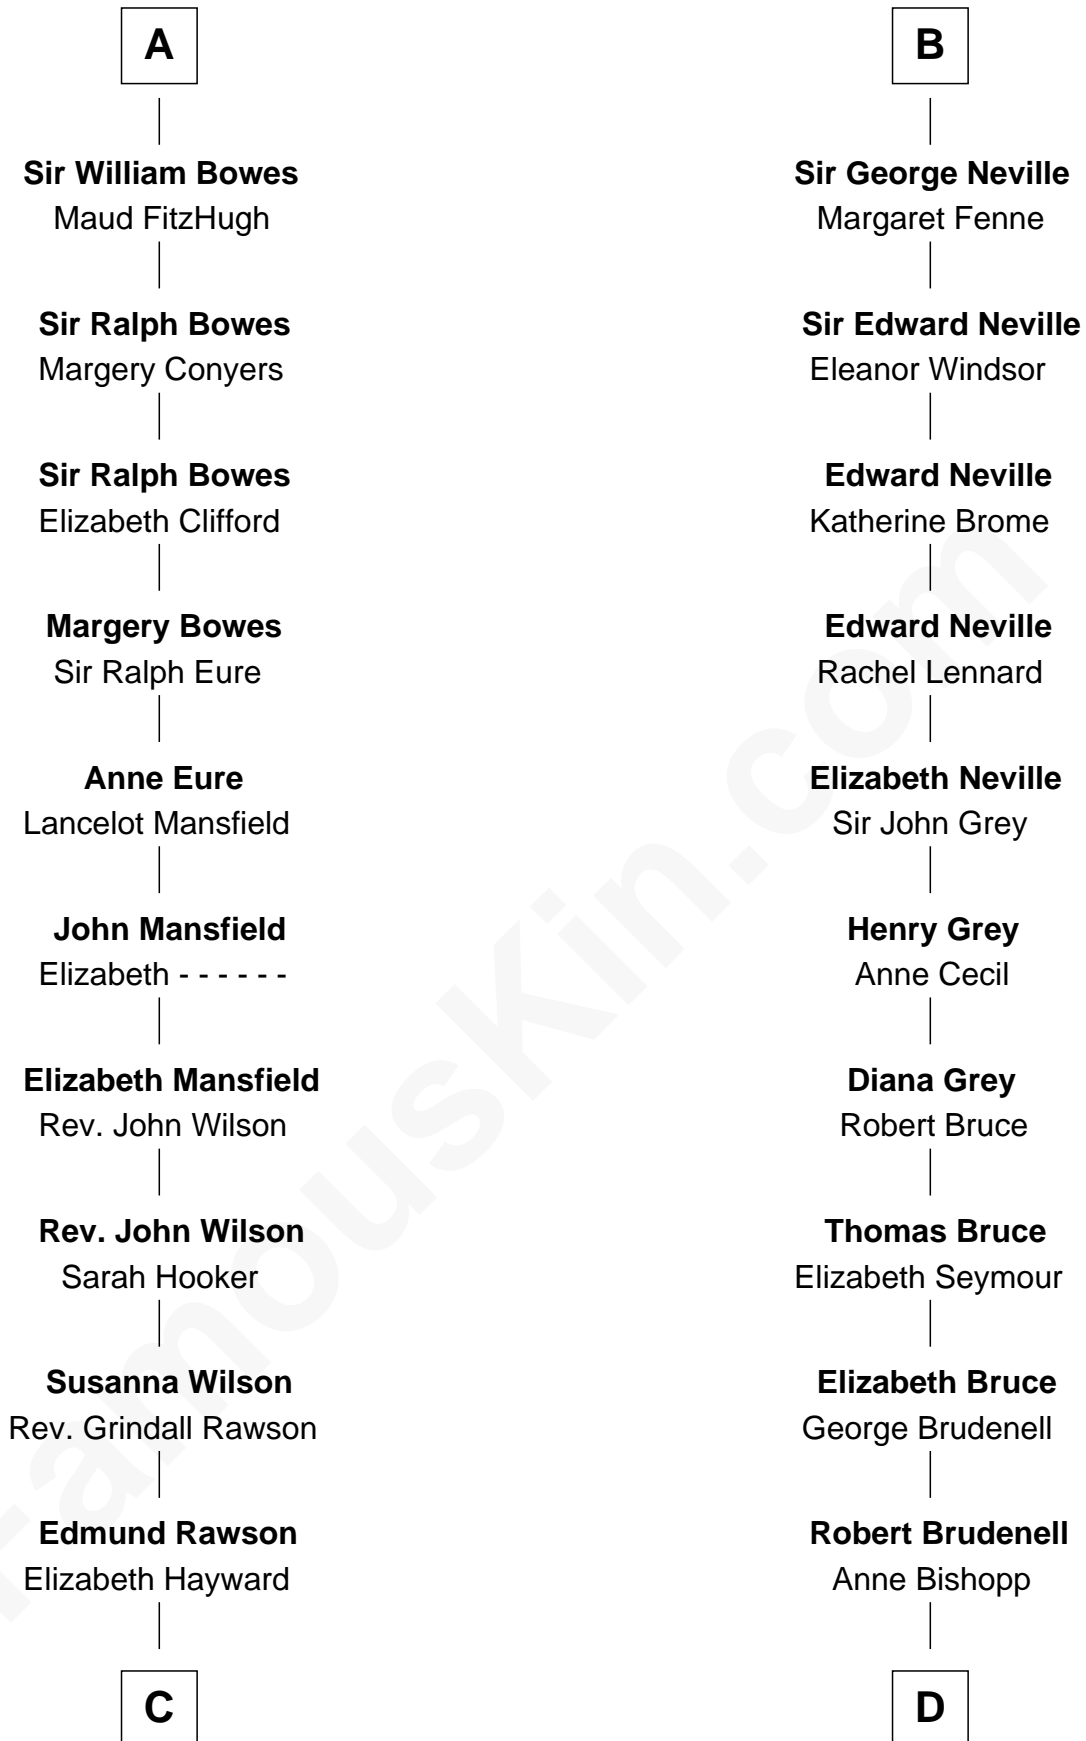

FamousKin.com
Relationship Chart of
William Howard Taft
27th U.S. President

18th cousin 3 times removed of
Lt. Gen. James Brudenell
Leader of the "Charge of the Light Brigade"

C

Abner Rawson

Mary Allen

Rhoda Rawson

Aaron Taft

Peter Rawson Taft

Sylvia Howard

Alphonso Taft

Louisa Maria Torrey

William Howard Taft

27th U.S. President

D