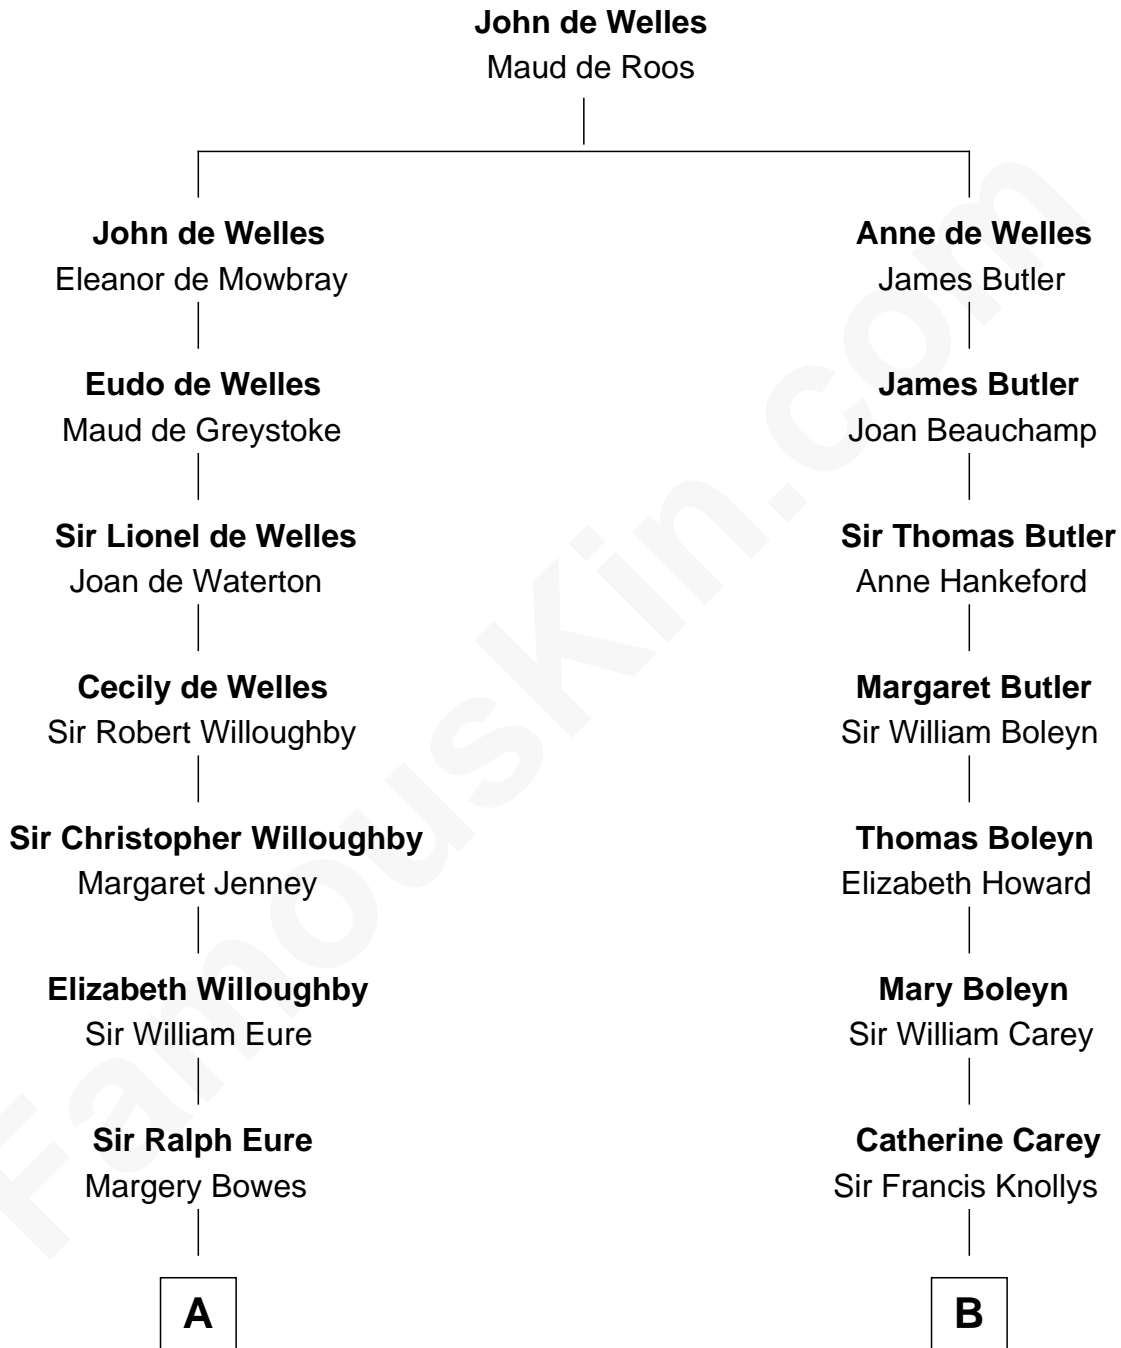

FamousKin.com
Relationship Chart of
William Howard Taft
27th U.S. President

15th cousin 2 times removed of
Lt. Gen. James Brudenell
Leader of the "Charge of the Light Brigade"

A

Anne Eure
Lancelot Mansfield

John Mansfield
Elizabeth - - - - -

Elizabeth Mansfield
Rev. John Wilson

Rev. John Wilson
Sarah Hooker

Susanna Wilson
Rev. Grindall Rawson

Edmund Rawson
Elizabeth Hayward

Abner Rawson
Mary Allen

Rhoda Rawson
Aaron Taft

Peter Rawson Taft
Sylvia Howard

Alphonso Taft
Louisa Maria Torrey

William Howard Taft
27th U.S. President

B

Lettice Knollys
Walter Devereux

Sir Robert Devereux
Frances Walsingham

Frances Devereux
Sir William Seymour