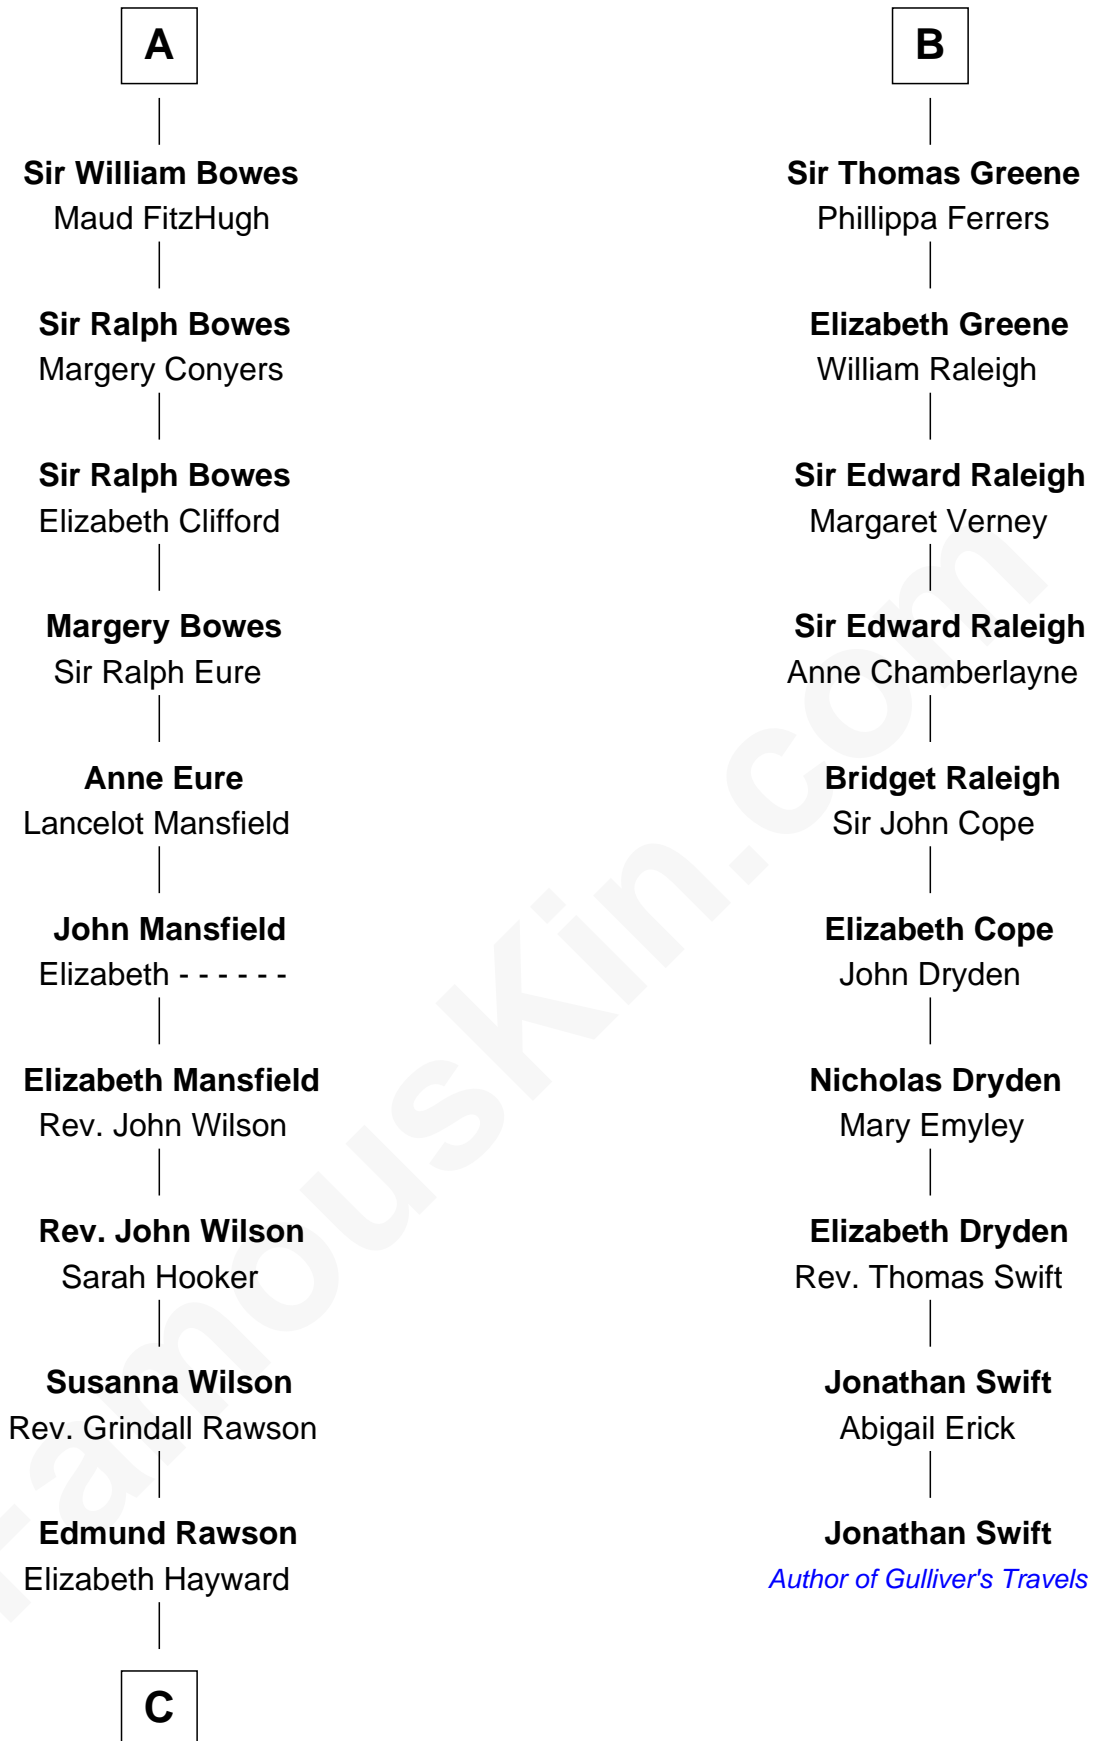

FamousKin.com
Relationship Chart of
William Howard Taft
27th U.S. President

16th cousin 5 times removed of

Jonathan Swift
Author of Gulliver's Travels

Sir Humphrey de Bohun
Maud of Eu

C

Abner Rawson

Mary Allen

Rhoda Rawson

Aaron Taft

Peter Rawson Taft

Sylvia Howard

Alphonso Taft

Louisa Maria Torrey

William Howard Taft

27th U.S. President