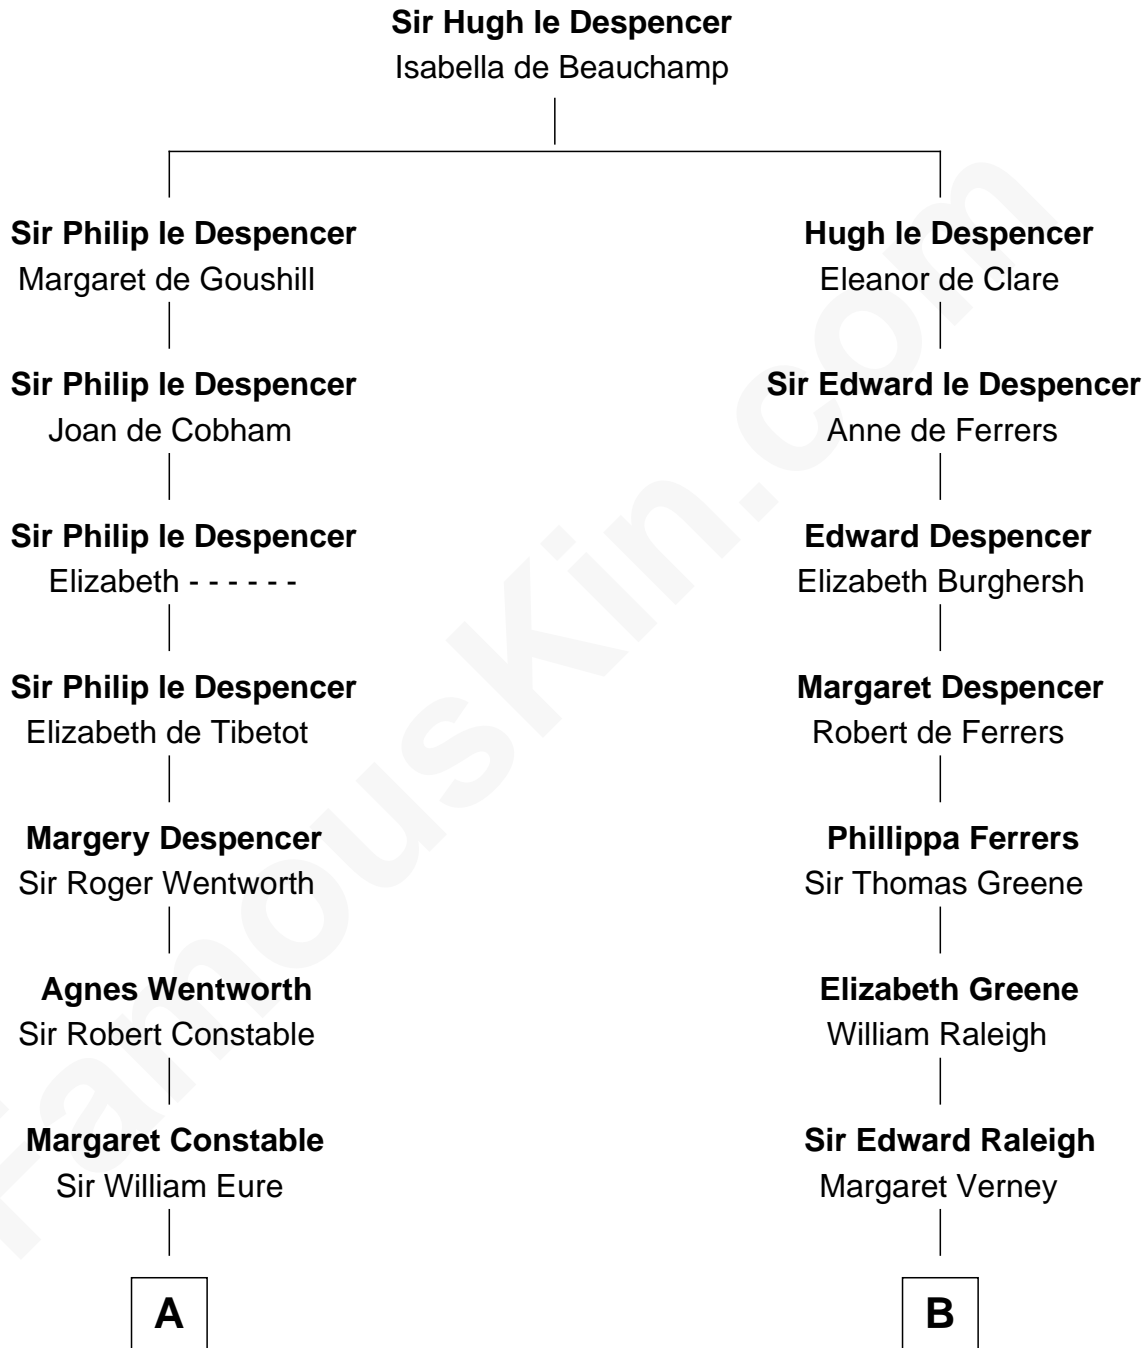

FamousKin.com
Relationship Chart of
William Howard Taft
27th U.S. President

13th cousin 7 times removed of
Jonathan Swift
Author of Gulliver's Travels

C

—
Rhoda Rawson

Aaron Taft

—
Peter Rawson Taft

Sylvia Howard

—
Alphonso Taft

Louisa Maria Torrey

—
William Howard Taft

27th U.S. President

FamousKin.com