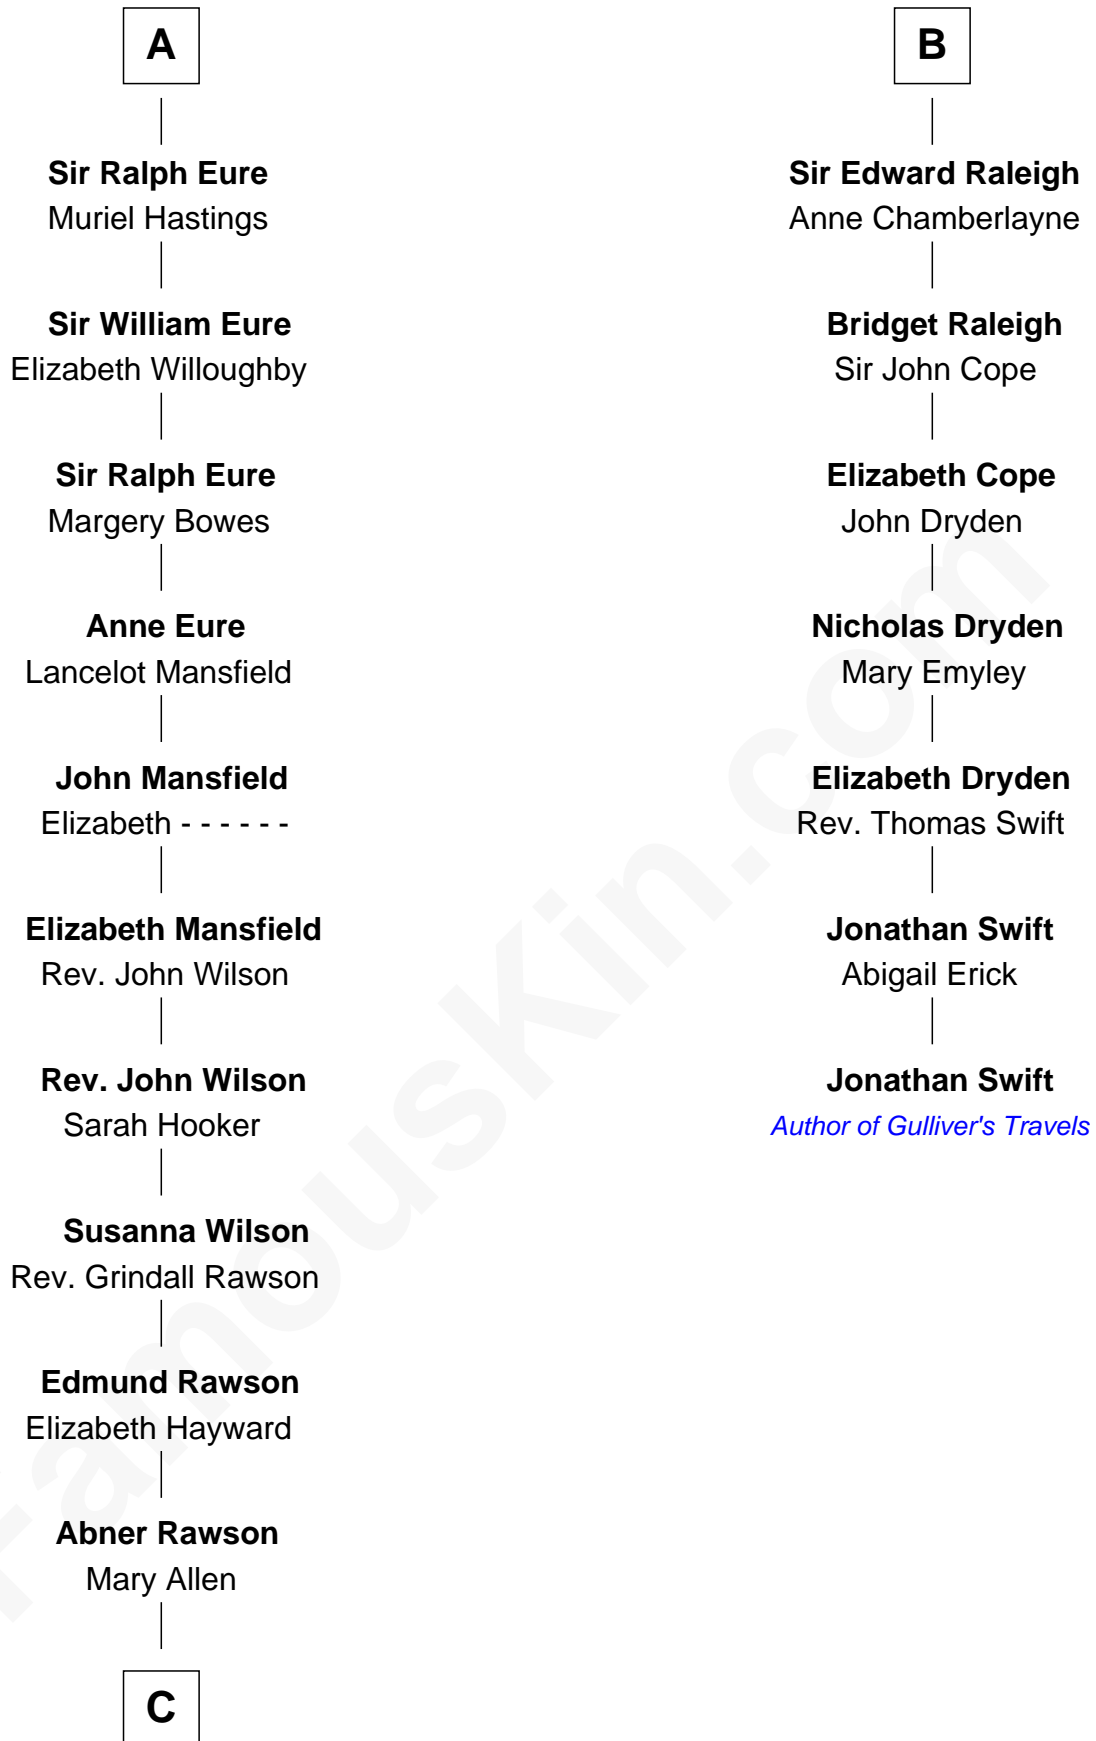

FamousKin.com
Relationship Chart of
William Howard Taft
27th U.S. President

13th cousin 7 times removed of
Jonathan Swift
Author of Gulliver's Travels

C

—
Rhoda Rawson

Aaron Taft

—
Peter Rawson Taft

Sylvia Howard

—
Alphonso Taft

Louisa Maria Torrey

—
William Howard Taft

27th U.S. President

FamousKin.com