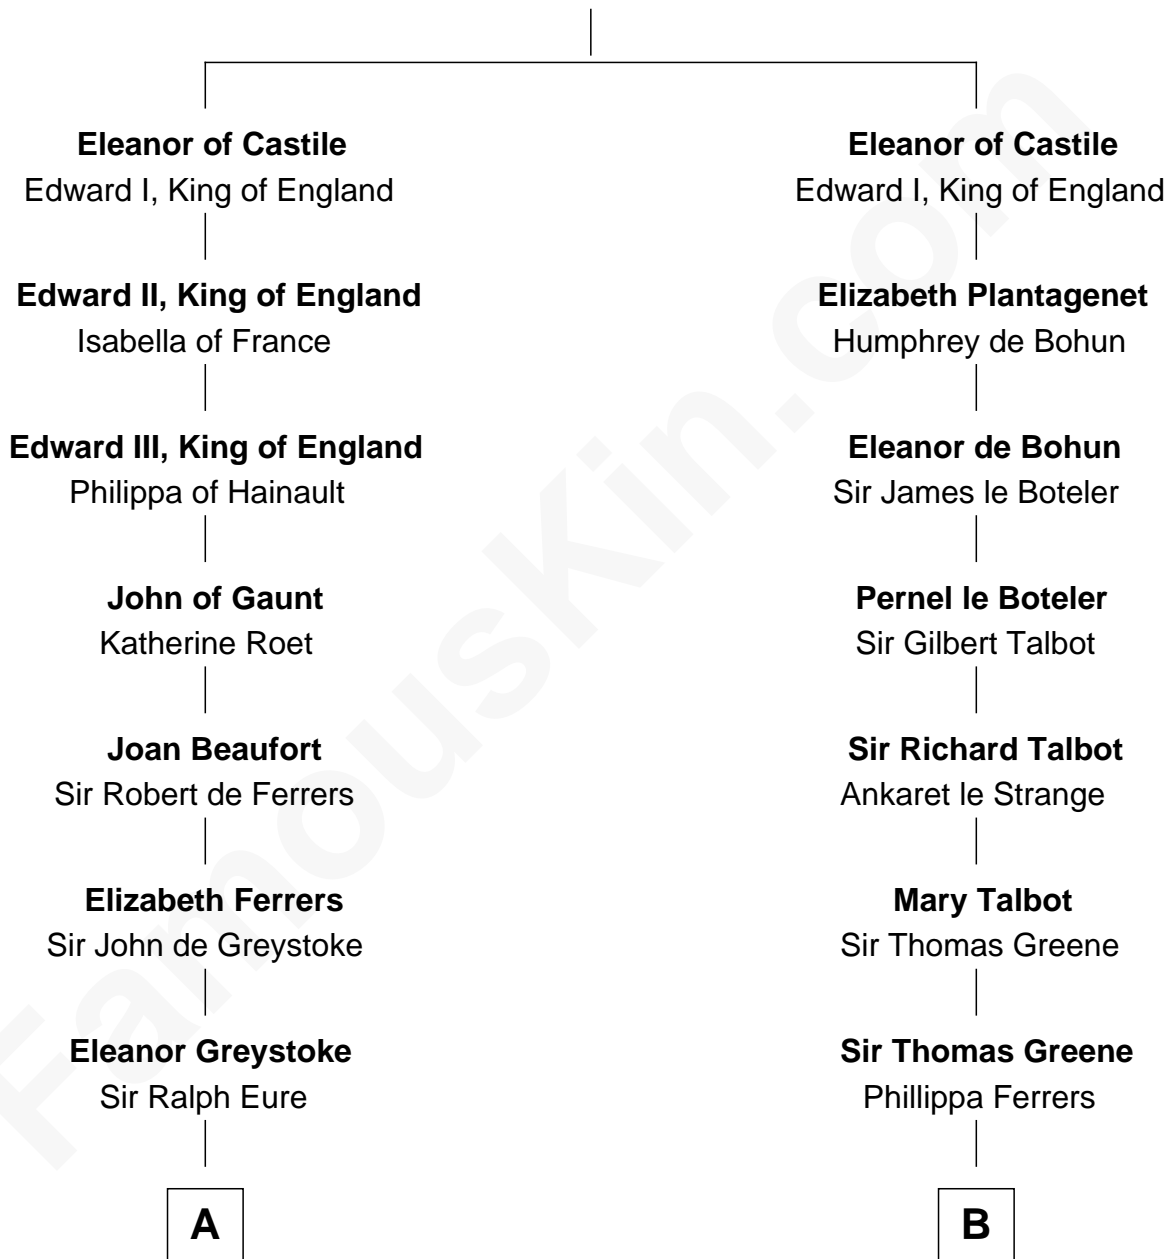

FamousKin.com
Relationship Chart of
William Howard Taft
27th U.S. President

15th cousin 6 times removed of

Jonathan Swift
Author of Gulliver's Travels

Ferdinand III, King of Castile
 Joanna of Ponthieu

C

Abner Rawson

Mary Allen

Rhoda Rawson

Aaron Taft

Peter Rawson Taft

Sylvia Howard

Alphonso Taft

Louisa Maria Torrey

William Howard Taft

27th U.S. President

FamousKin.com