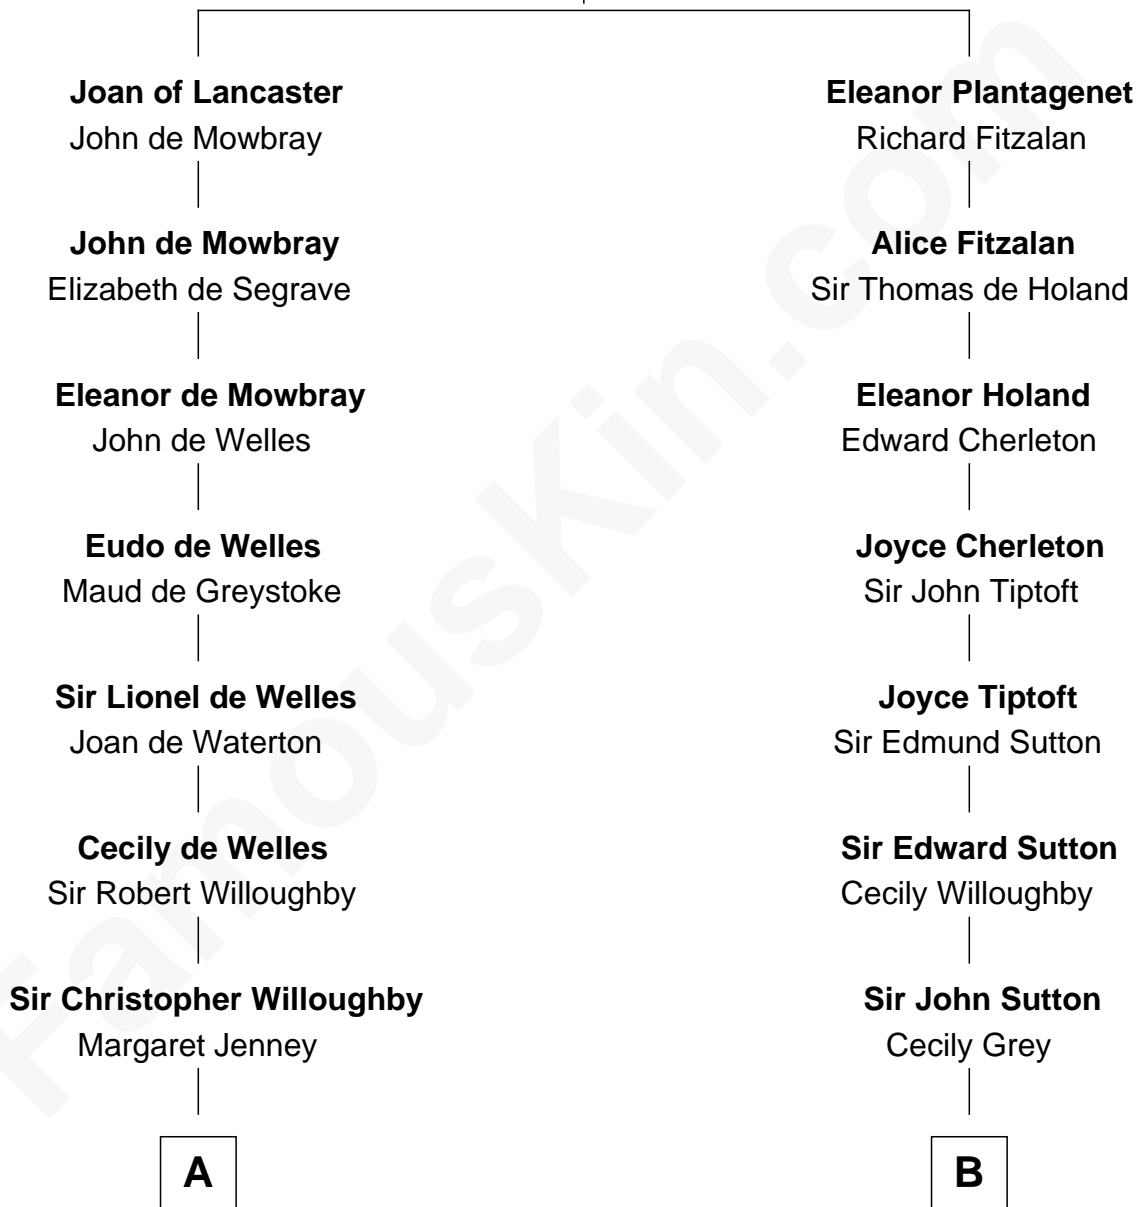

FamousKin.com
Relationship Chart of
William Howard Taft
27th U.S. President

19th cousin 1 time removed of

Alan Ladd
Movie Actor

Henry Plantagenet
Maud de Chaworth

C

Peter Rawson Taft

Sylvia Howard

Alphonso Taft

Louisa Maria Torrey

William Howard Taft

27th U.S. President

D

Alvaro Ladd

Nancy Shotwell

Oscar F. Ladd

Julia Henrietta Meigs