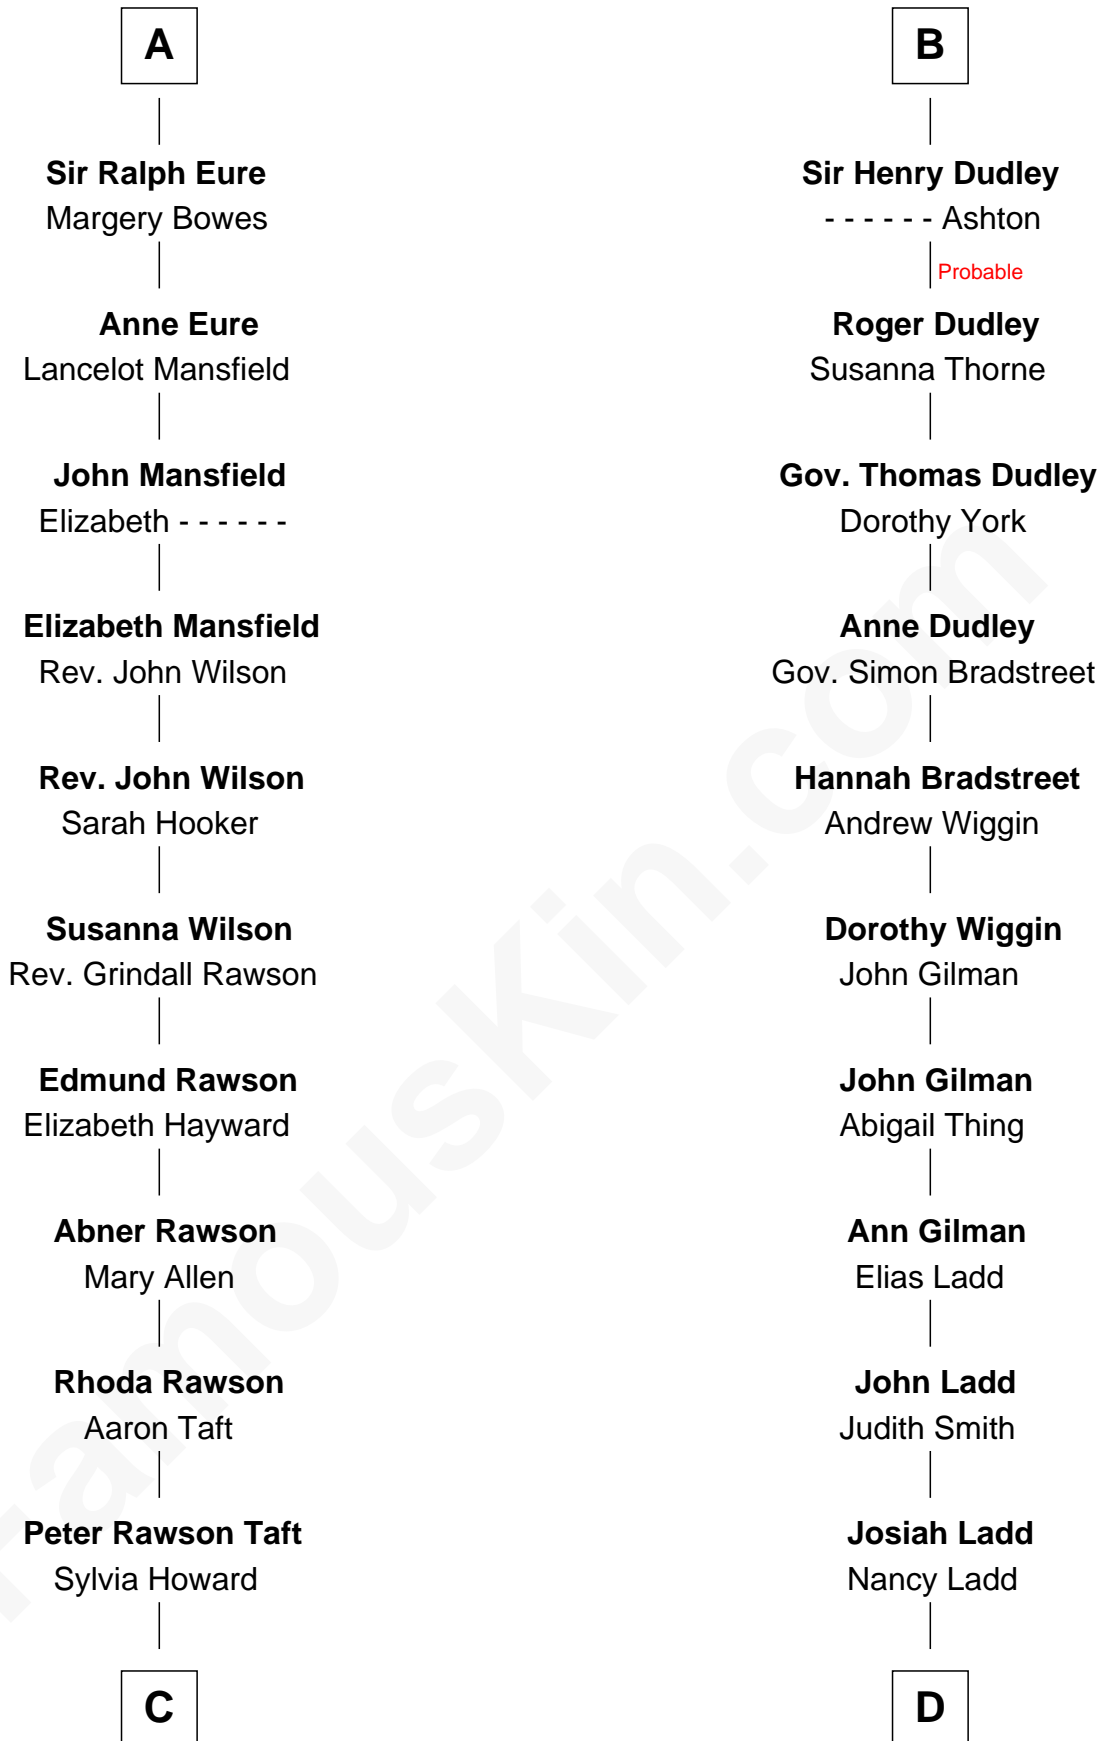

FamousKin.com
Relationship Chart of
William Howard Taft
27th U.S. President

18th cousin 2 times removed of

Alan Ladd
Movie Actor

C

Alphonso Taft
Louisa Maria Torrey

William Howard Taft
27th U.S. President

D

Alvaro Ladd
Nancy Shotwell

Oscar F. Ladd
Julia Henrietta Meigs

Alan Harwood Ladd
Selina Raleigh

Alan Ladd
Movie Actor

FamousKin.com