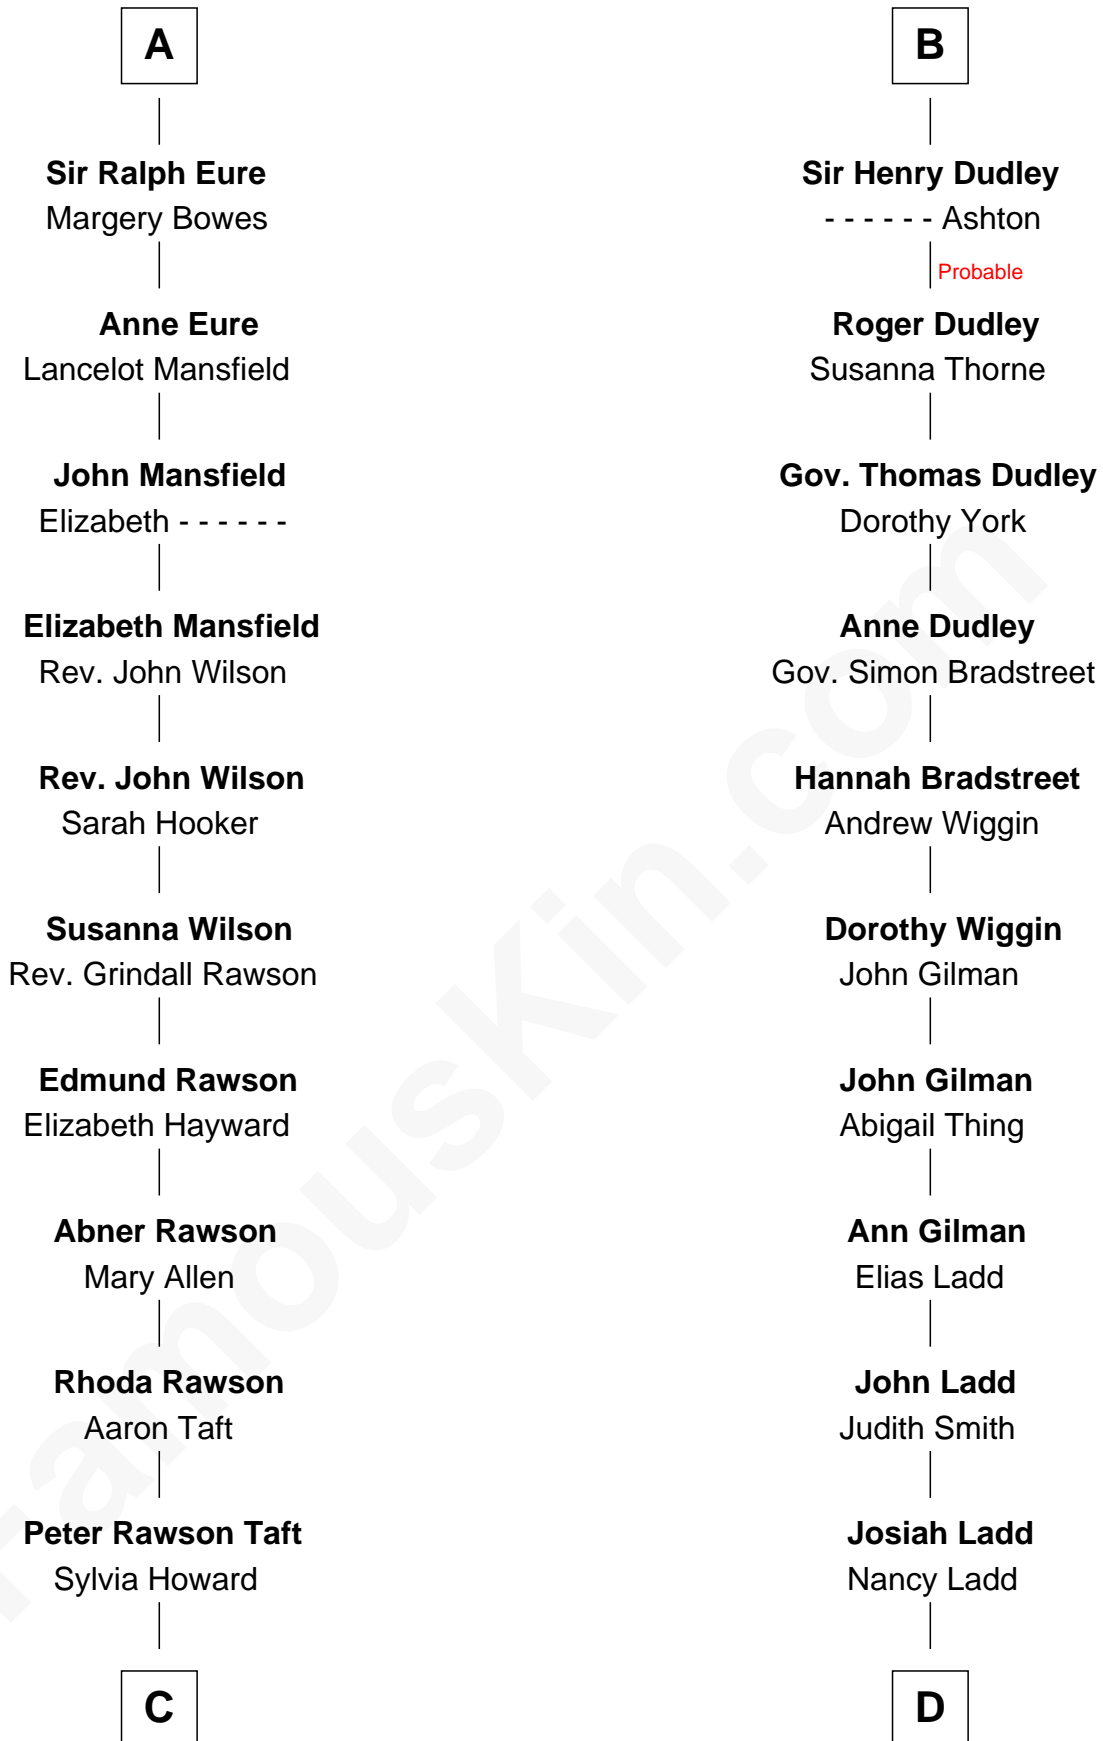

FamousKin.com
Relationship Chart of
William Howard Taft
27th U.S. President

18th cousin 2 times removed of

Alan Ladd
Movie Actor

C

Alphonso Taft
Louisa Maria Torrey

William Howard Taft
27th U.S. President

D

Alvaro Ladd
Nancy Shotwell

Oscar F. Ladd
Julia Henrietta Meigs

Alan Harwood Ladd
Selina Raleigh

Alan Ladd
Movie Actor