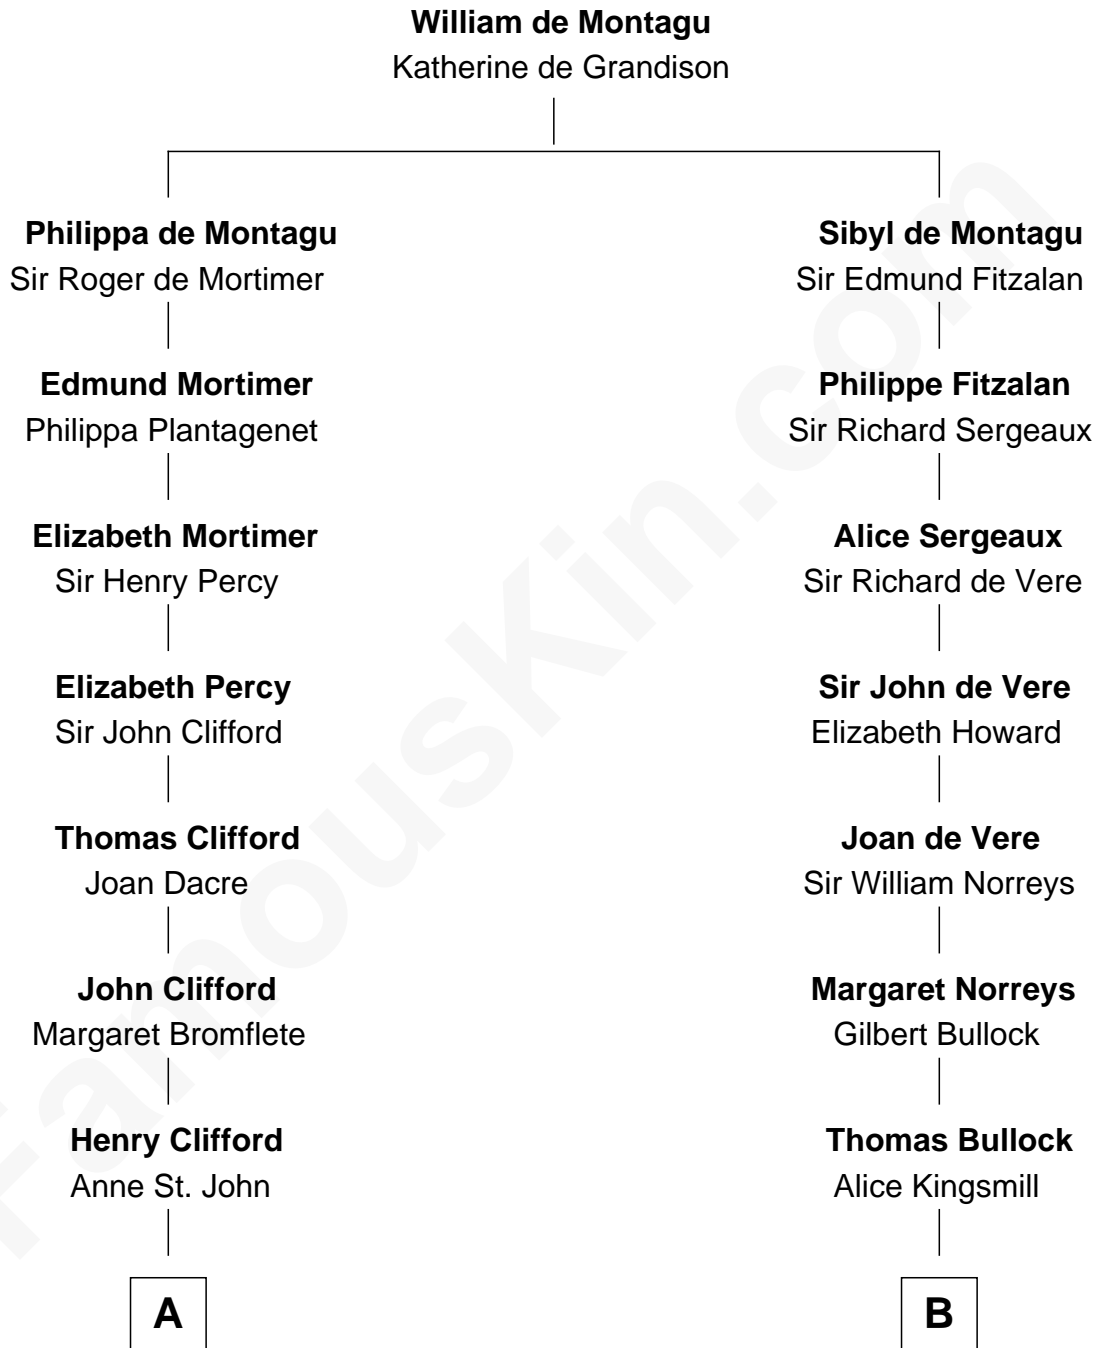

FamousKin.com
Relationship Chart of
William Howard Taft
27th U.S. President

18th cousin 1 time removed of

Alan Ladd
Movie Actor

C

Peter Rawson Taft

Sylvia Howard

Alphonso Taft

Louisa Maria Torrey

William Howard Taft

27th U.S. President

D

Alan Harwood Ladd

Selina Raleigh

Alan Ladd

Movie Actor

FamousKin.com