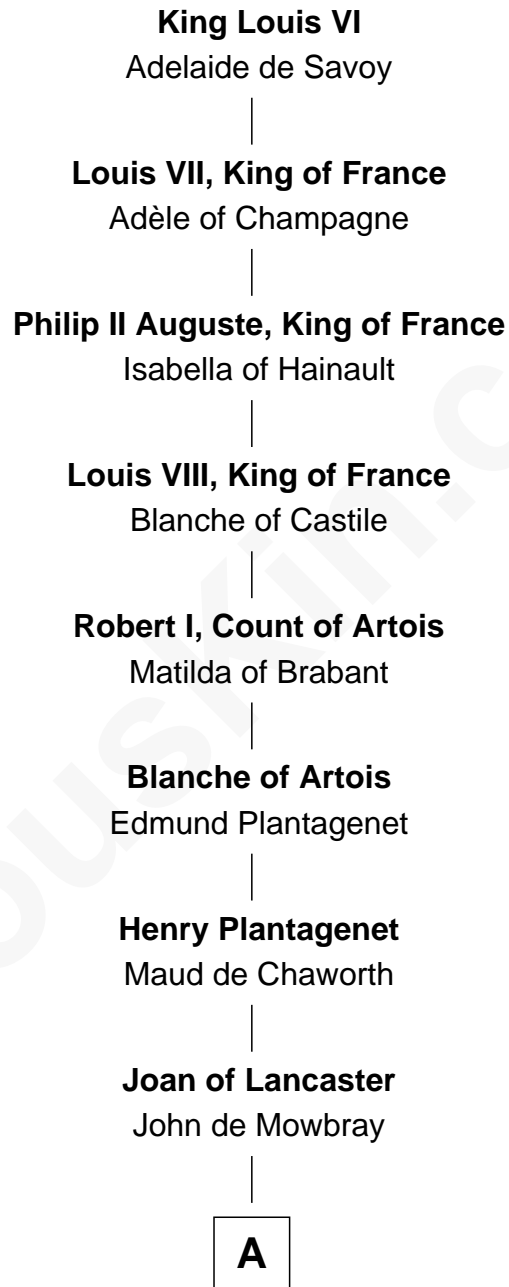

FamousKin.com Relationship Chart of

William Howard Taft

27th U.S. President

24th Great-grandson of

King Louis VI

King of France

A

John de Mowbray
Elizabeth de Segrave

Eleanor de Mowbray
John de Welles

Eudo de Welles
Maud de Greystoke

Sir Lionel de Welles
Joan de Waterton

Cecily de Welles
Sir Robert Willoughby

Sir Christopher Willoughby
Margaret Jenney

Elizabeth Willoughby
Sir William Eure

Aaron Taft

Peter Rawson Taft

Sylvia Howard

Alphonso Taft

Louisa Maria Torrey

William Howard Taft

27th U.S. President