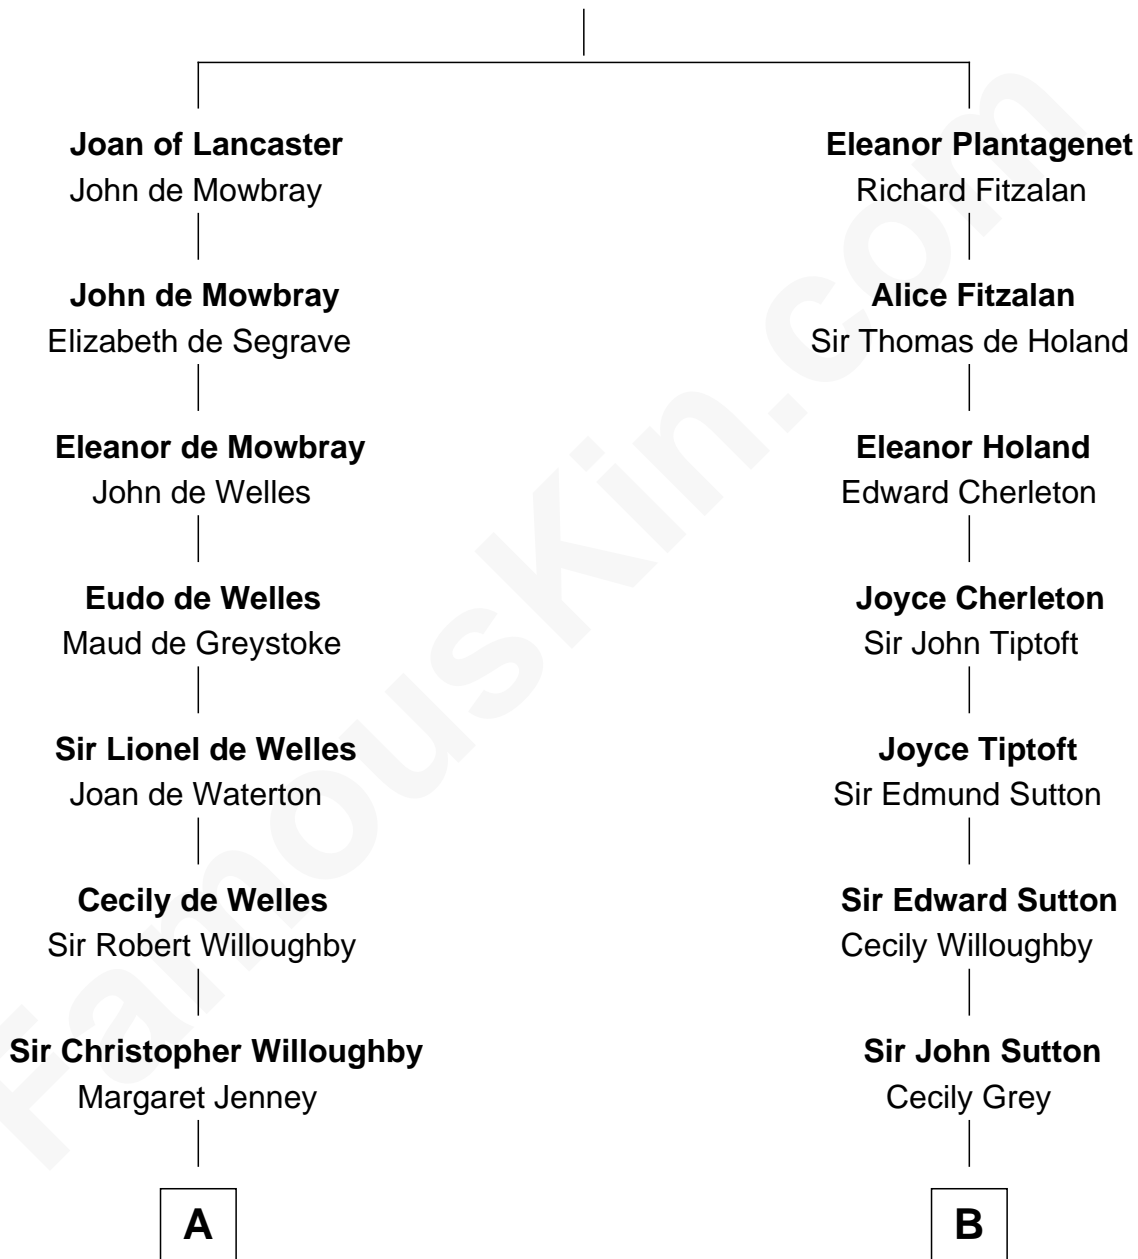

FamousKin.com
Relationship Chart of
William Howard Taft
27th U.S. President

19th cousin 1 time removed of
George Hamilton
TV and Movie Actor

Henry Plantagenet
 Maud de Chaworth

C

Peter Rawson Taft

Sylvia Howard

Alphonso Taft

Louisa Maria Torrey

William Howard Taft

27th U.S. President

D

George C. Gilman

Elizabeth Melissa Lane

Lillian C. Gilman