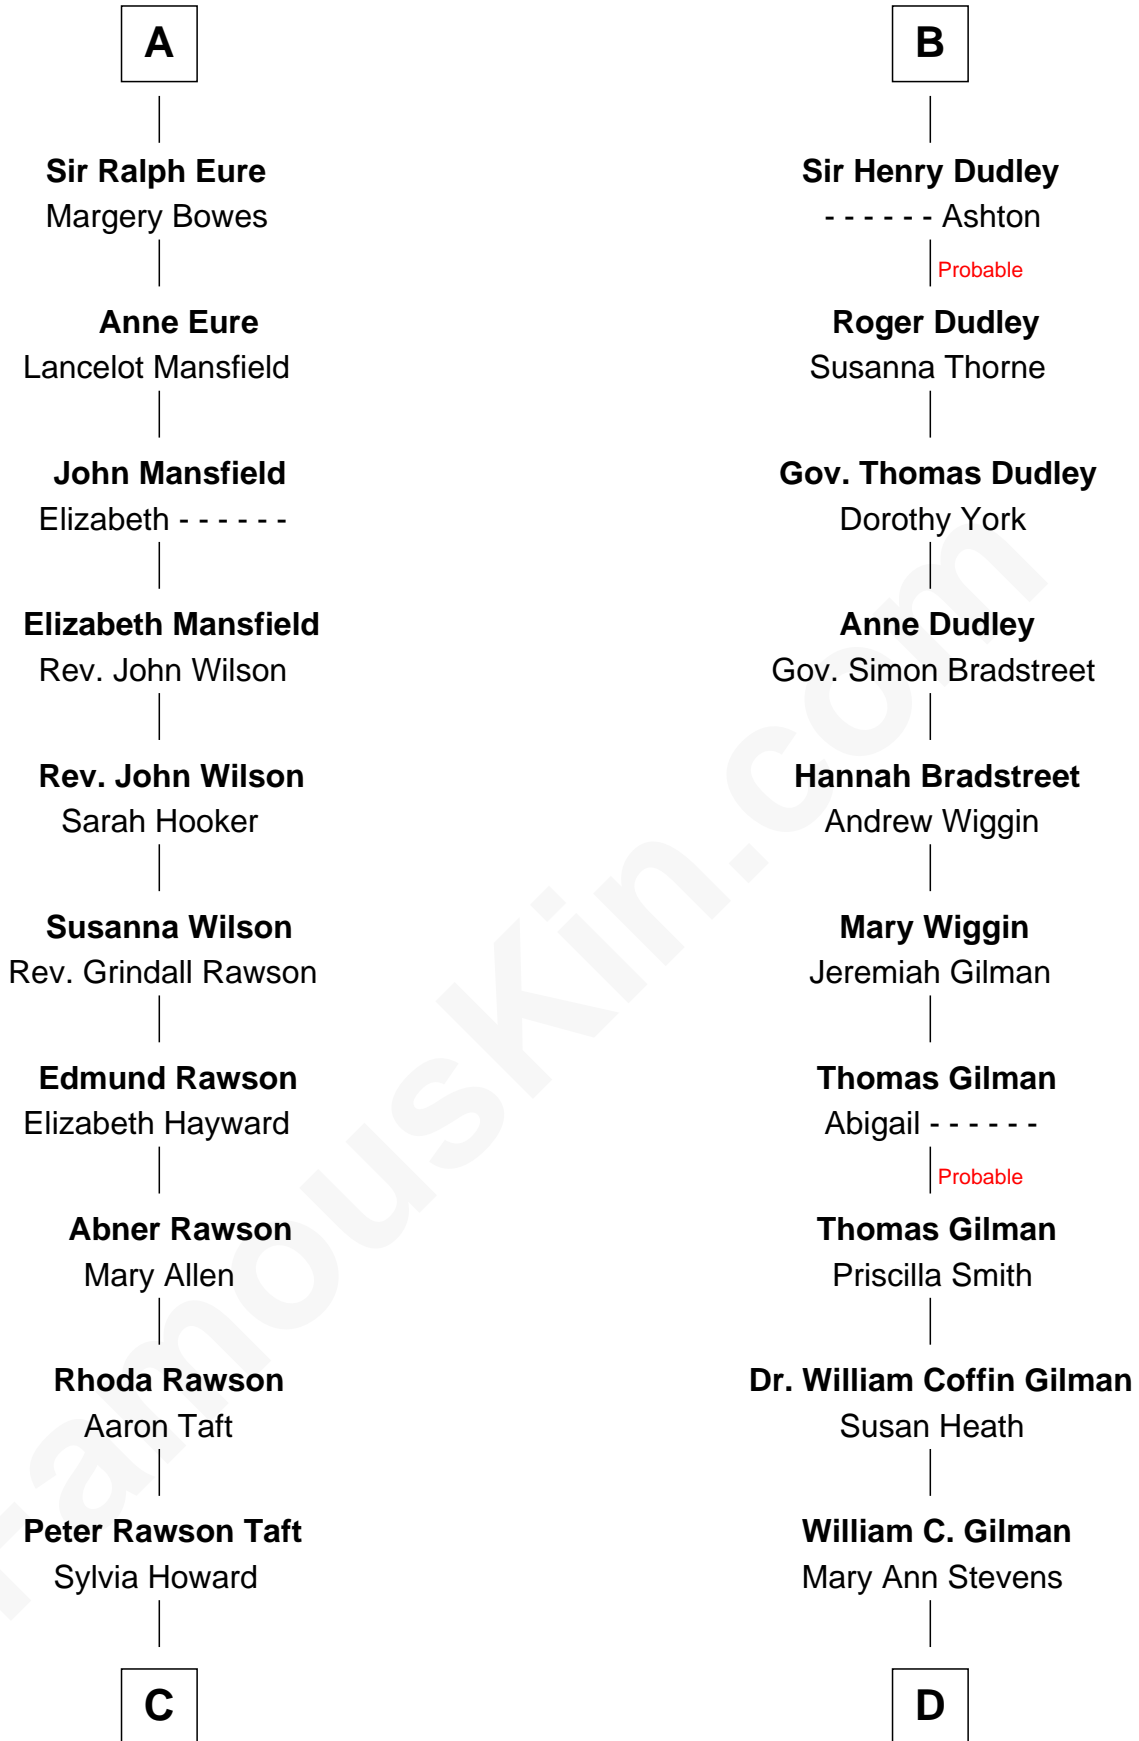

**FamousKin.com**  
**Relationship Chart of**  
**William Howard Taft**  
*27th U.S. President*

**18th cousin 2 times removed of**  
**George Hamilton**  
*TV and Movie Actor*

**C**

**Alphonso Taft**  
Louisa Maria Torrey

**William Howard Taft**  
*27th U.S. President*

**D**

**George C. Gilman**  
Elizabeth Melissa Lane

**Lillian C. Gilman**  
Harry Fuller Hamilton

**George William Hamilton**  
Anne Lucille Stevens

**George Hamilton**  
*TV and Movie Actor*