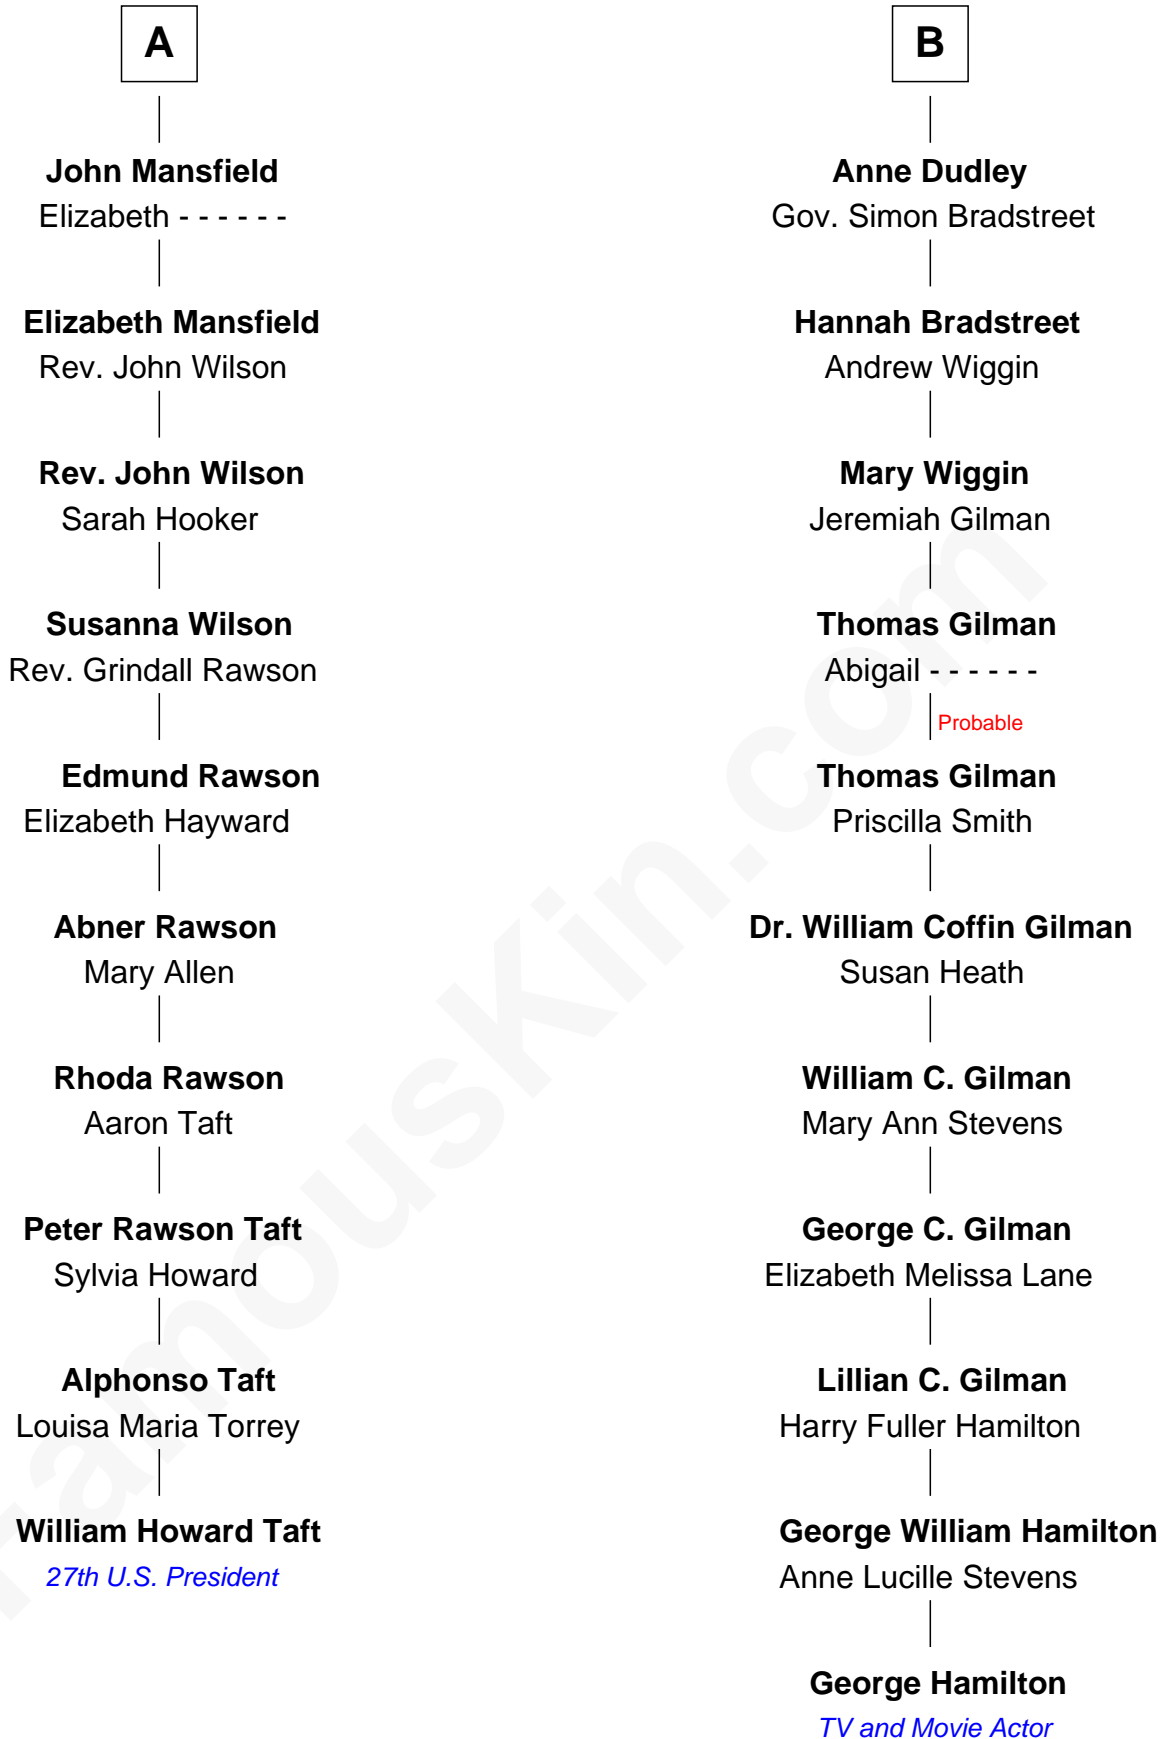

FamousKin.com
Relationship Chart of
William Howard Taft
27th U.S. President

16th cousin 1 time removed of
George Hamilton
TV and Movie Actor

George Hamilton photo by [Angela George](#) (CC BY-SA 3.0)