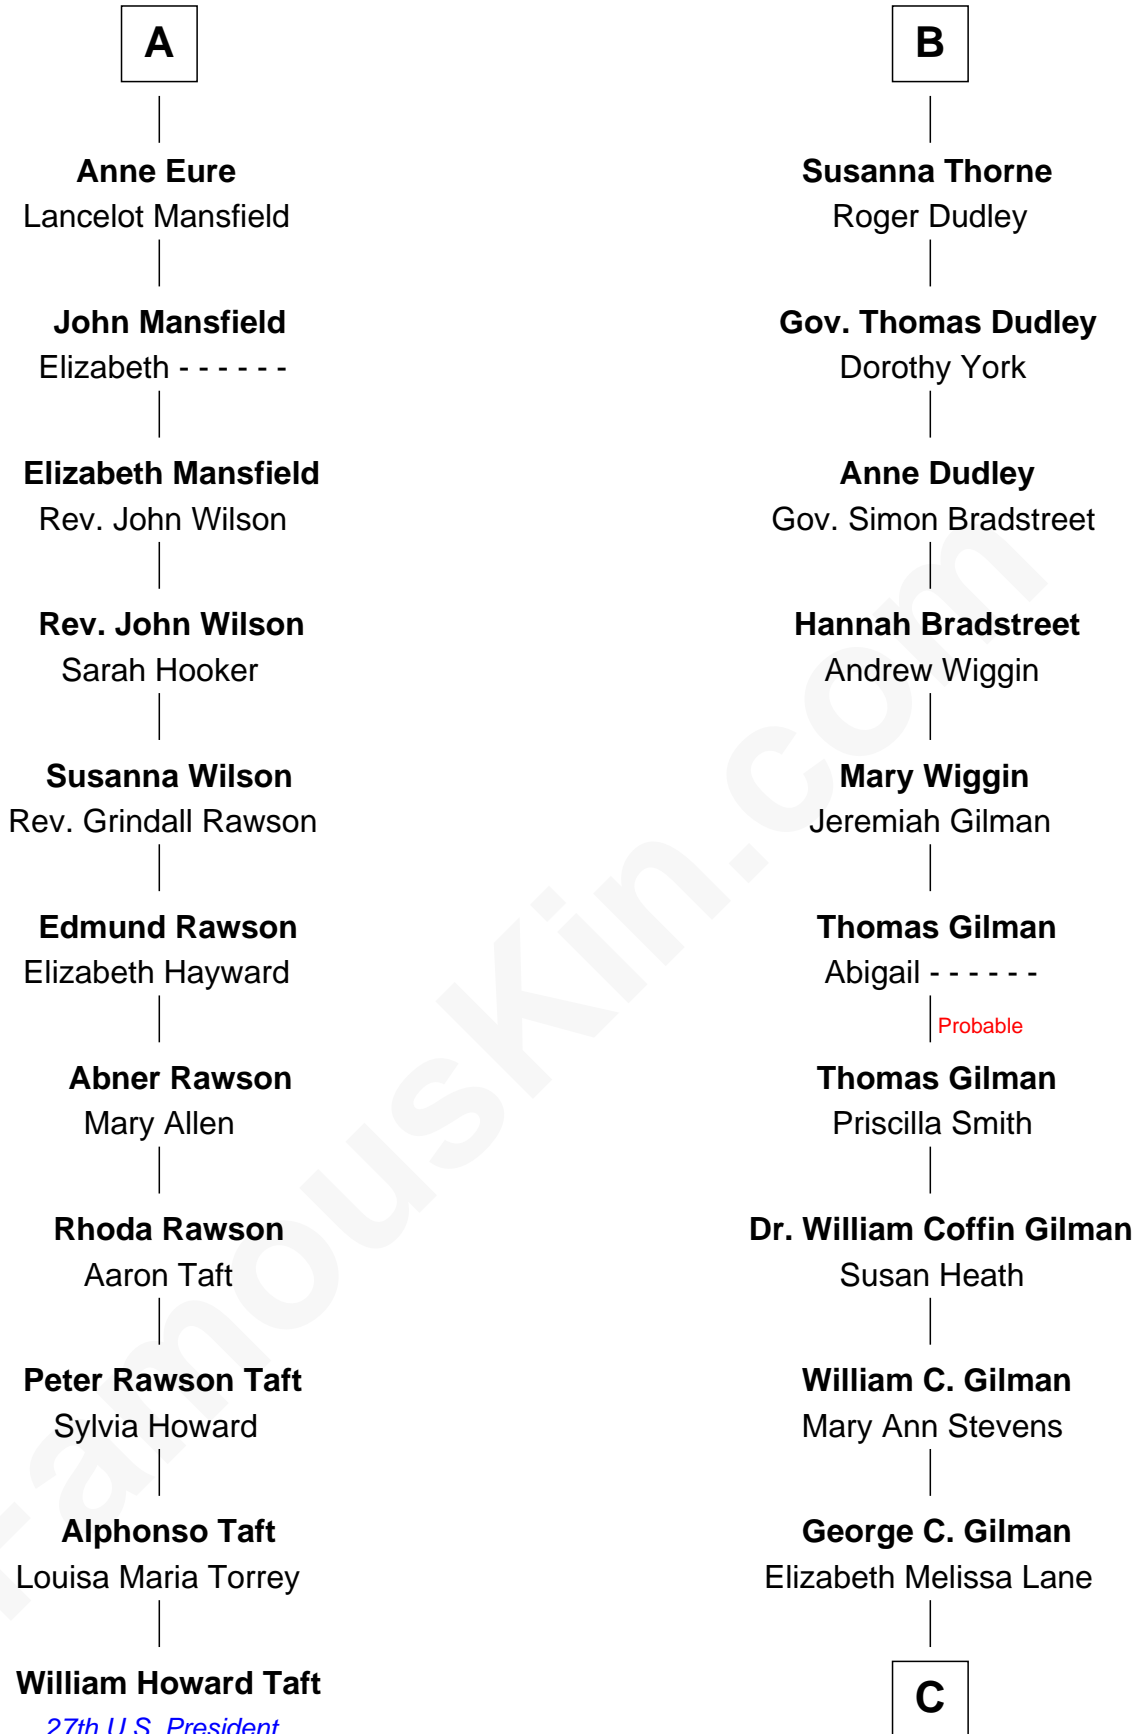

FamousKin.com
Relationship Chart of
William Howard Taft
27th U.S. President

17th cousin 2 times removed of
George Hamilton
TV and Movie Actor

C

Lillian C. Gilman

Harry Fuller Hamilton

George William Hamilton

Anne Lucille Stevens

George Hamilton

TV and Movie Actor

FamousKin.com