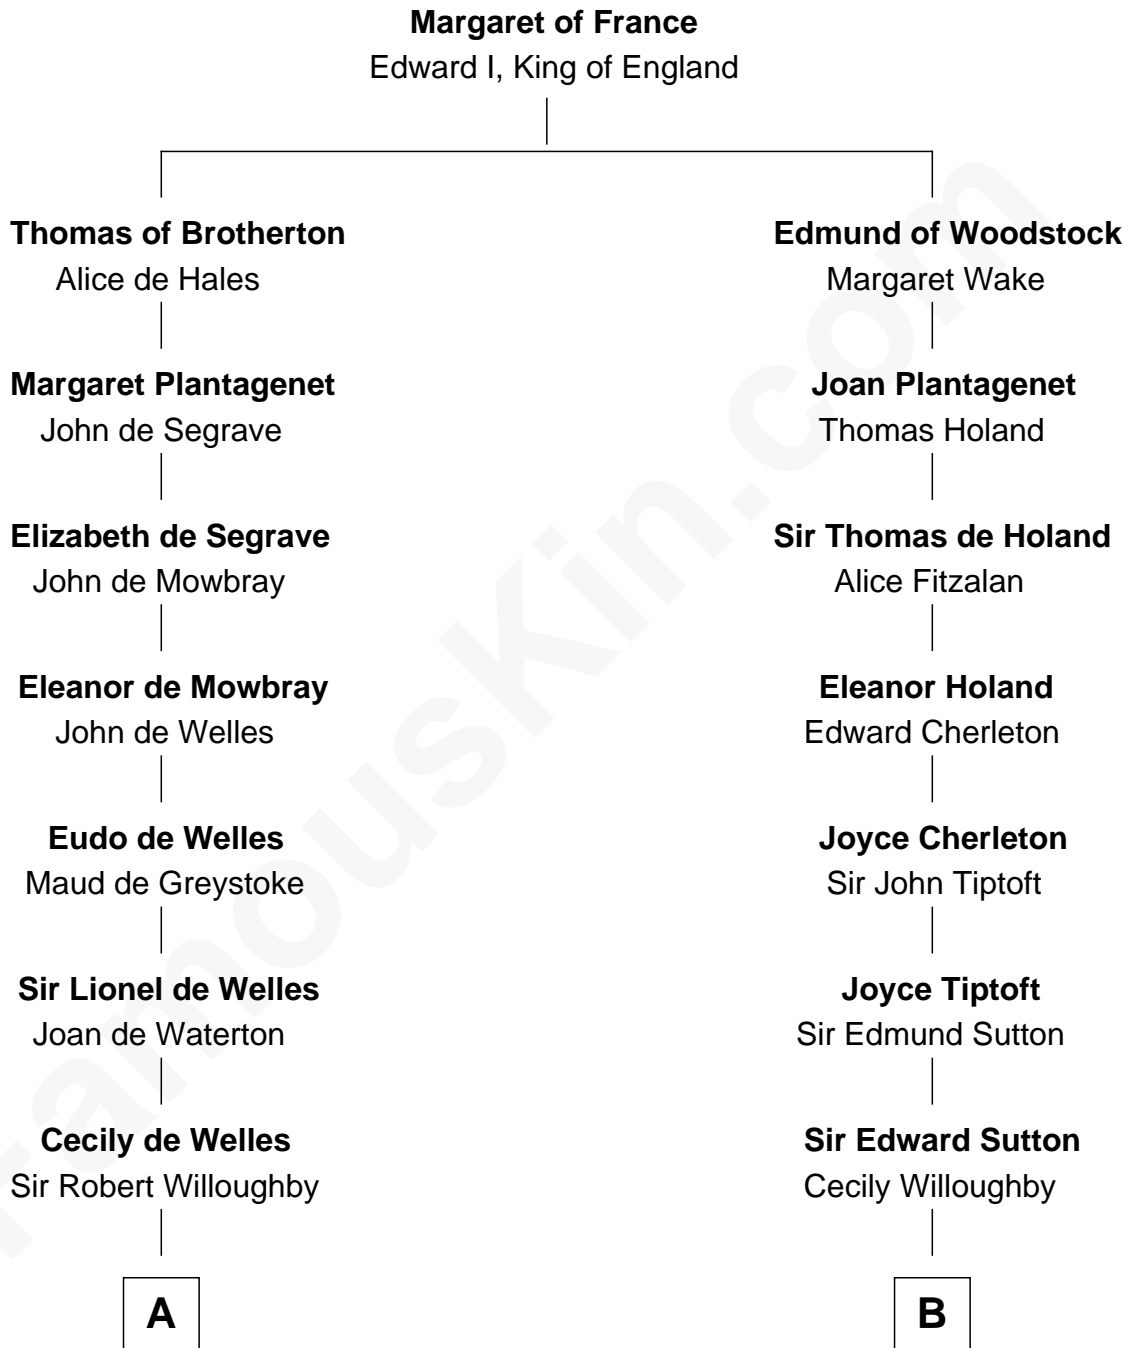

**FamousKin.com**  
**Relationship Chart of**  
**William Howard Taft**  
*27th U.S. President*

**20th cousin 1 time removed of**  
**George Hamilton**  
*TV and Movie Actor*

**C**

**Rhoda Rawson**

Aaron Taft

**Peter Rawson Taft**

Sylvia Howard

**Alphonso Taft**

Louisa Maria Torrey

**William Howard Taft**

*27th U.S. President*

**D**

**William C. Gilman**

Mary Ann Stevens

**George C. Gilman**

Elizabeth Melissa Lane

**Lillian C. Gilman**

Harry Fuller Hamilton

**George William Hamilton**

Anne Lucille Stevens

**George Hamilton**