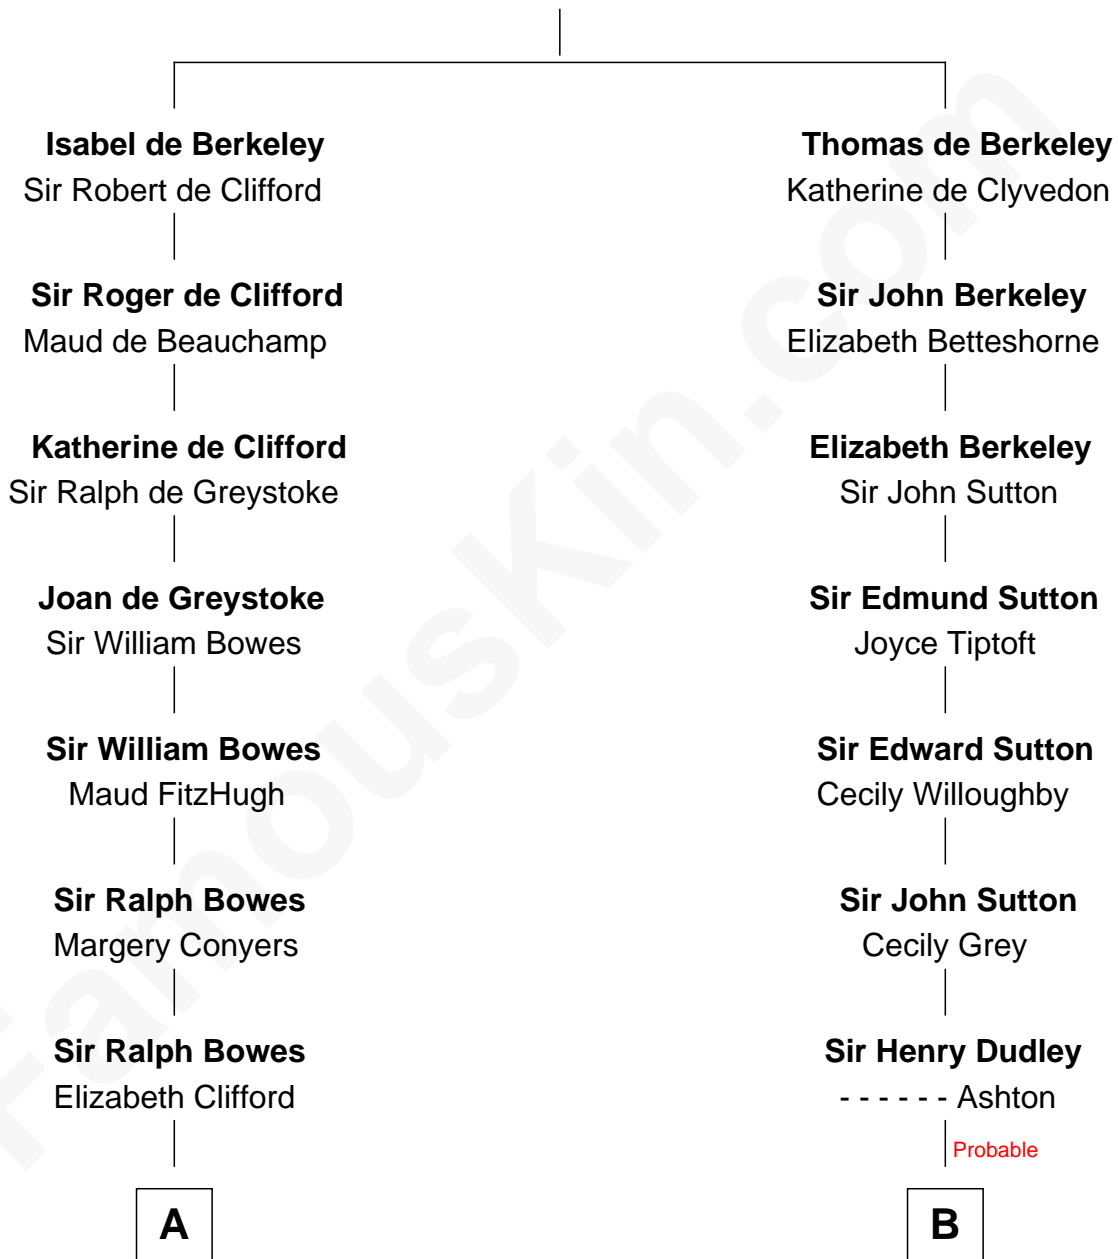

**FamousKin.com**  
**Relationship Chart of**  
**William Howard Taft**  
*27th U.S. President*

**18th cousin 1 time removed of**  
**George Hamilton**  
*TV and Movie Actor*

**Sir Maurice de Berkeley**  
 Eve la Zouche

**C**

**Alphonso Taft**  
Louisa Maria Torrey

**William Howard Taft**  
*27th U.S. President*

**D**

**Lillian C. Gilman**  
Harry Fuller Hamilton

**George William Hamilton**  
Anne Lucille Stevens

**George Hamilton**  
*TV and Movie Actor*