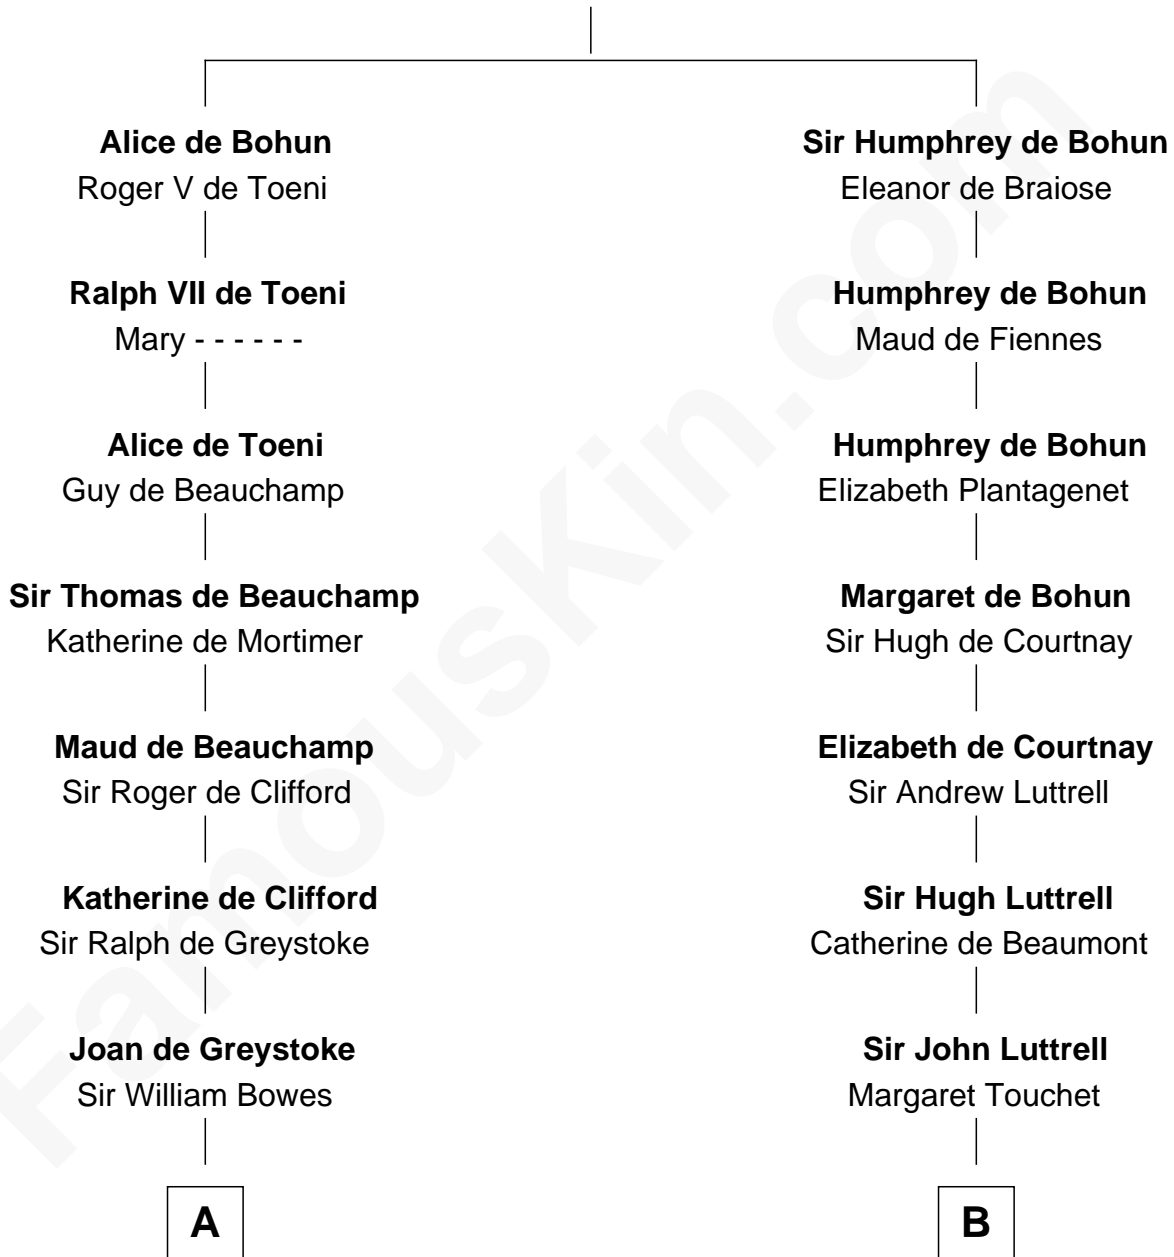

FamousKin.com
Relationship Chart of
William Howard Taft
27th U.S. President

19th cousin 2 times removed of
Herman Melville
Author of Moby Dick

Sir Humphrey de Bohun
Maud of Eu

C

Abner Rawson

Mary Allen

Rhoda Rawson

Aaron Taft

Peter Rawson Taft

Sylvia Howard

Alphonso Taft

Louisa Maria Torrey

William Howard Taft

27th U.S. President

D