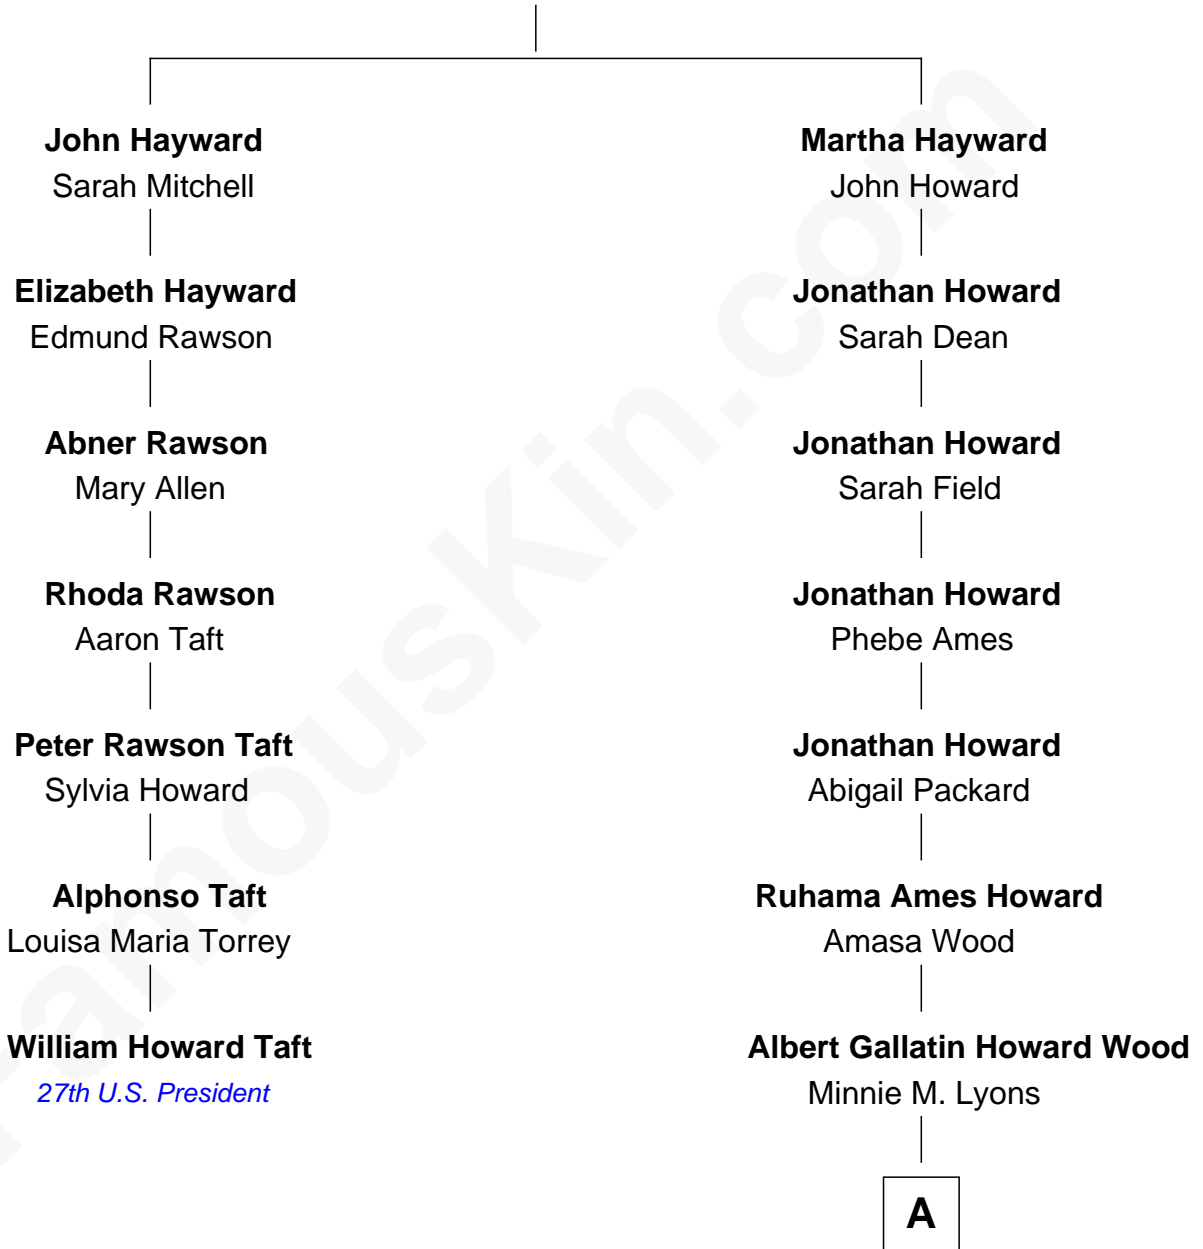

**FamousKin.com**  
**Relationship Chart of**  
**William Howard Taft**  
*27th U.S. President*

**6th cousin 5 times removed of**  
**Wil Wheaton**  
*TV and Movie Actor*

**Thomas Hayward**  
 Susanna - - - - -

**A**

**Ruhama Howard Wood**

Henry Milton Ostrander

**Mary Frances Ostrander**

Donald Ulysses Wheaton

**Richard William Wheaton**

Dorothy Virginia Morton

**Richard William Wheaton**

Debra Nordean O'Connor

**Wil Wheaton**

*TV and Movie Actor*