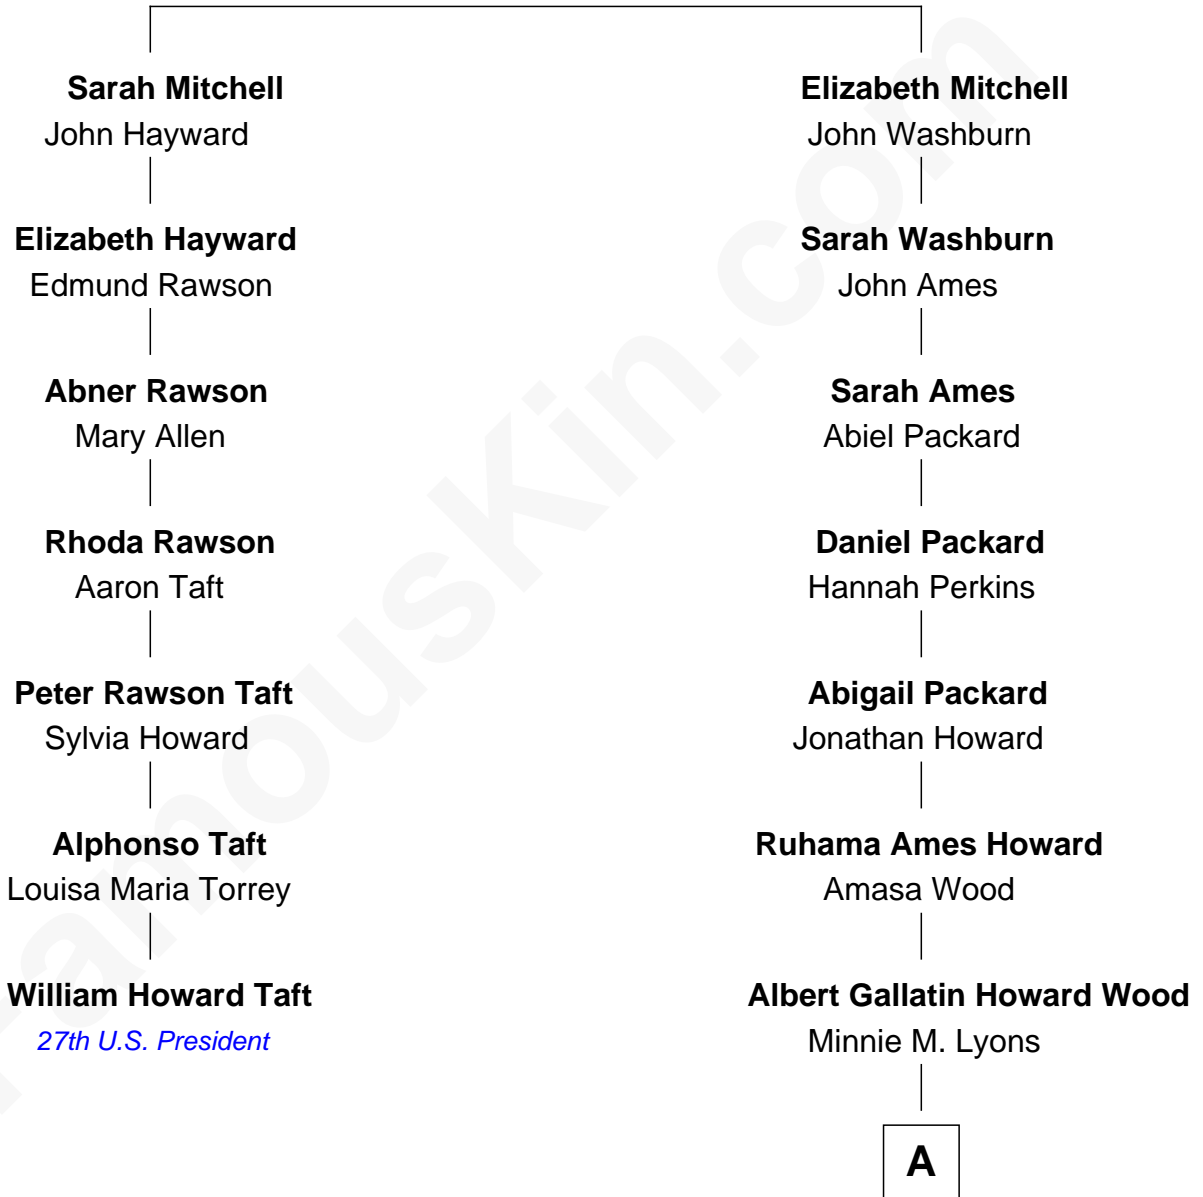

FamousKin.com

Relationship Chart of

William Howard Taft

27th U.S. President

6th cousin 5 times removed of

Wil Wheaton
TV and Movie Actor

Experience Mitchell

with wife
Mary - - - - -

with wife
Jane Cooke

A

Ruhama Howard Wood

Henry Milton Ostrander

Mary Frances Ostrander

Donald Ulysses Wheaton

Richard William Wheaton

Dorothy Virginia Morton