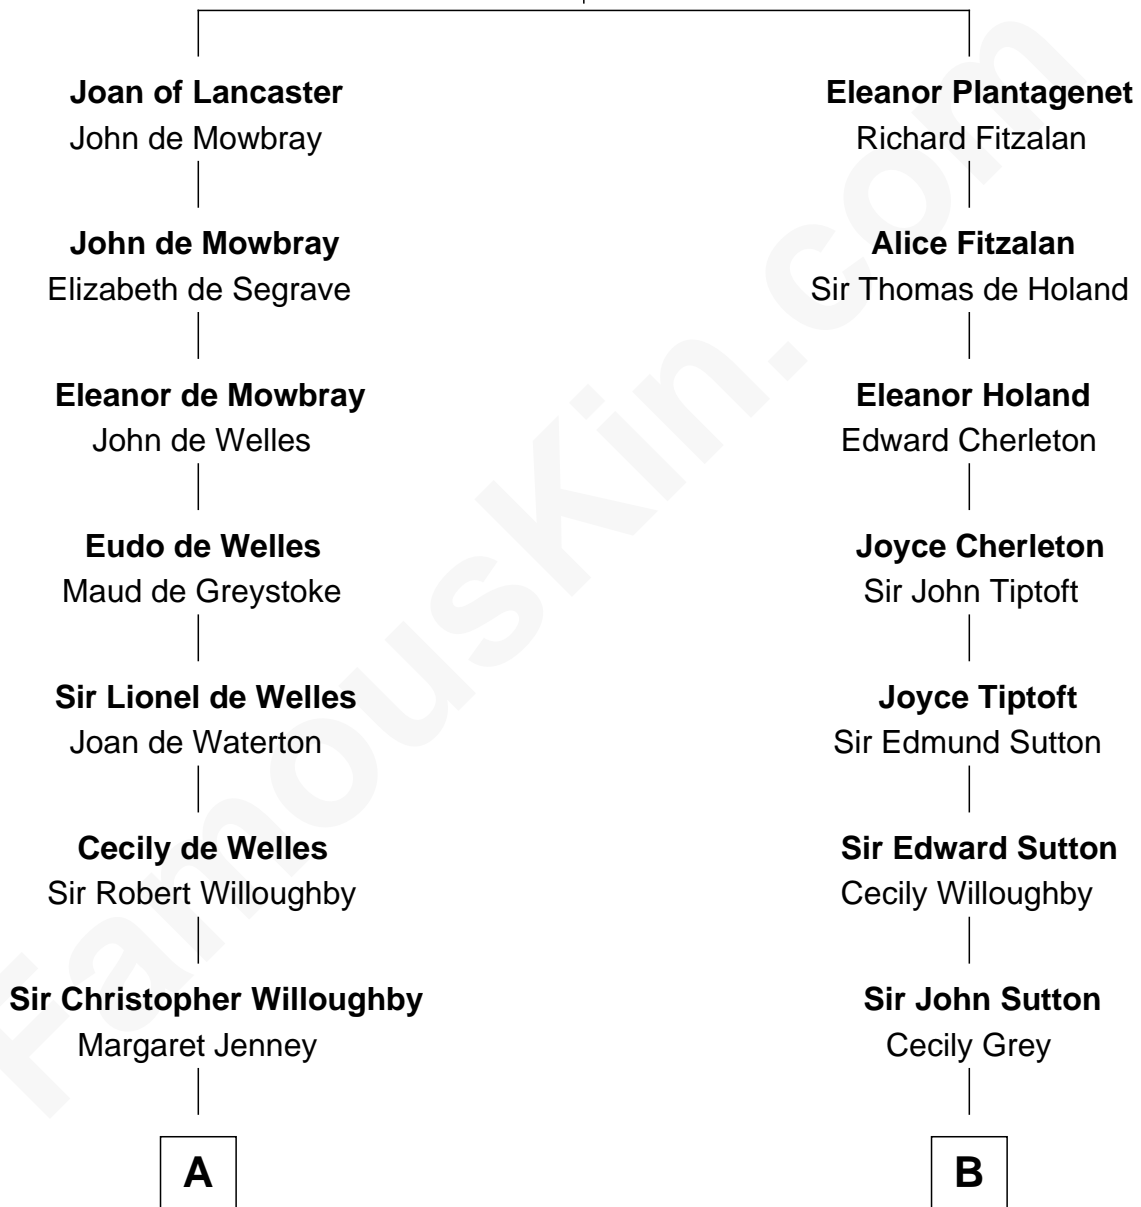

FamousKin.com

Relationship Chart of

William Howard Taft

27th U.S. President

19th cousin of

Dick Clark

Radio and TV Host

Henry Plantagenet
Maud de Chaworth

C

Peter Rawson Taft

Sylvia Howard

Alphonso Taft

Louisa Maria Torrey

William Howard Taft

27th U.S. President

D